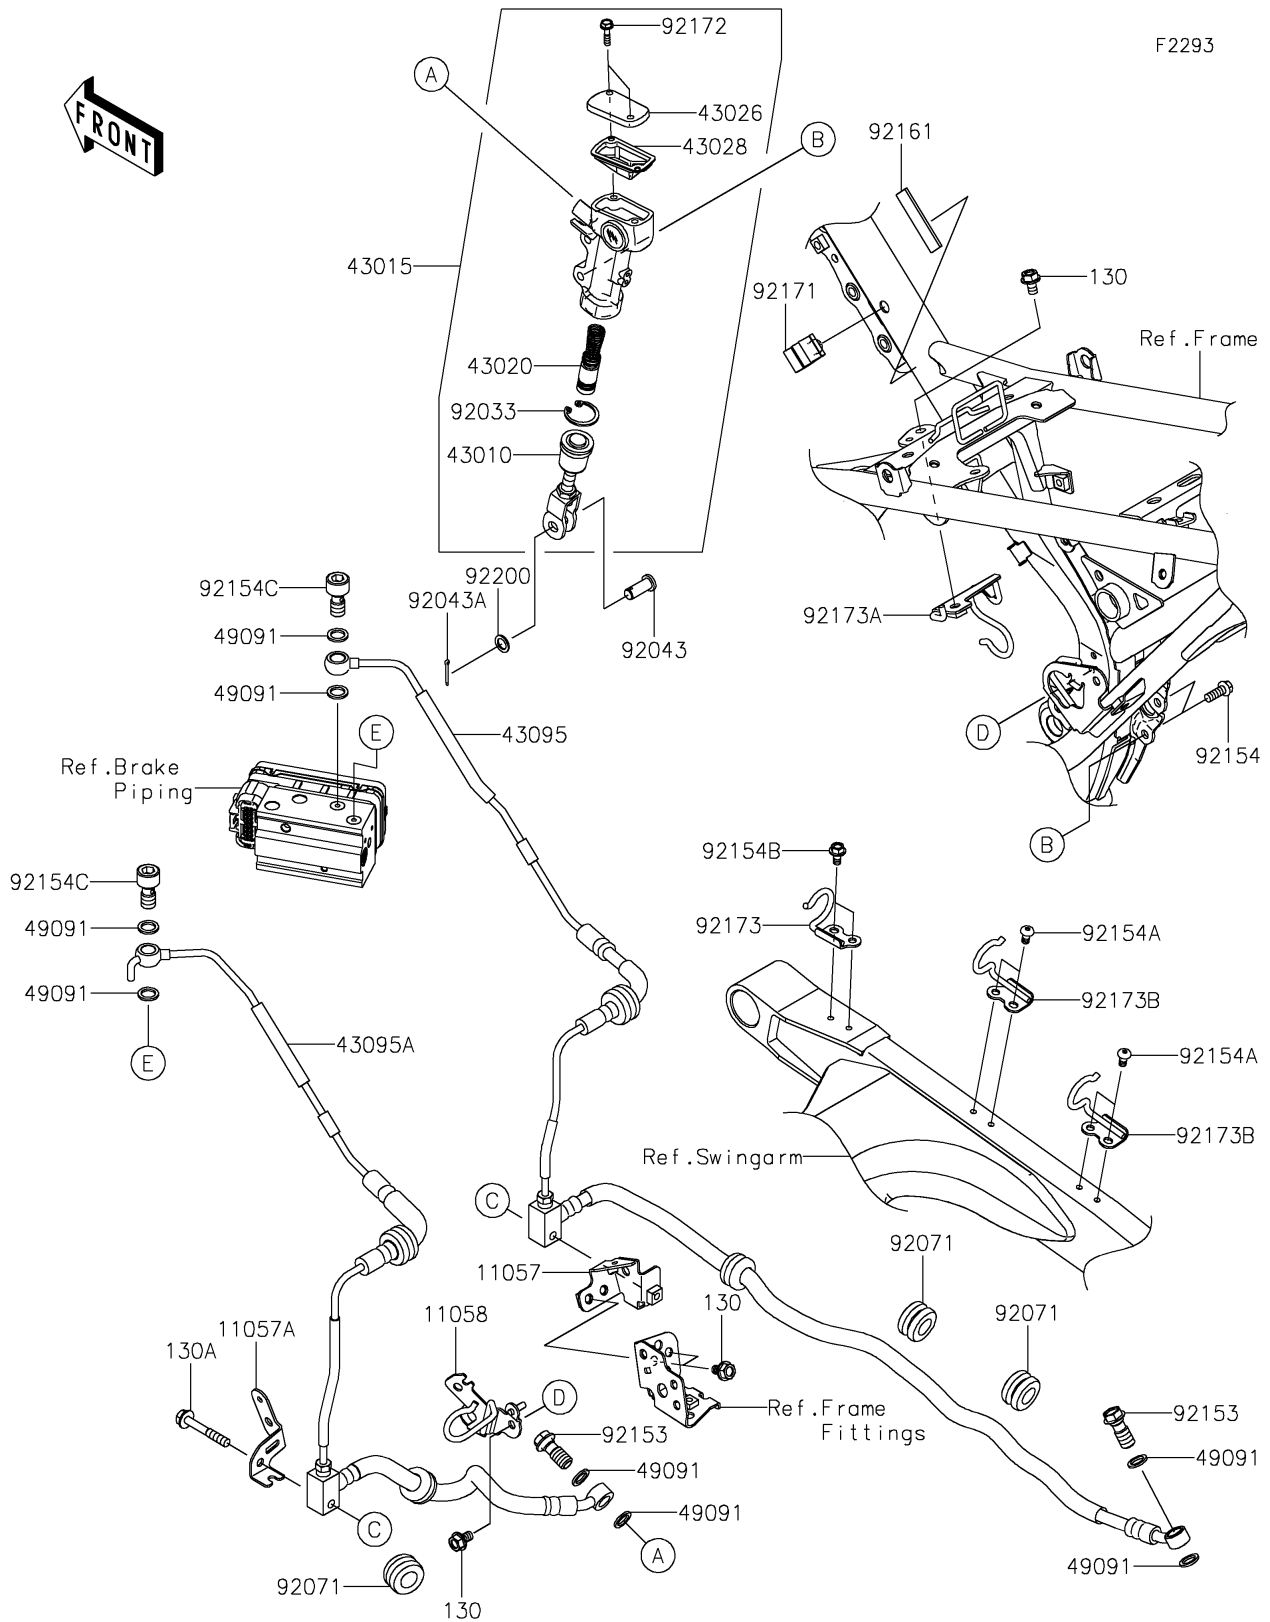

# 2024 KLX230 S ABS

## PARTS DIAGRAM Rear Master Cylinder

## PARTS LIST

### Rear Master Cylinder

**ITEM NAME**

**PART NUMBER**

**QUANTITY**

---