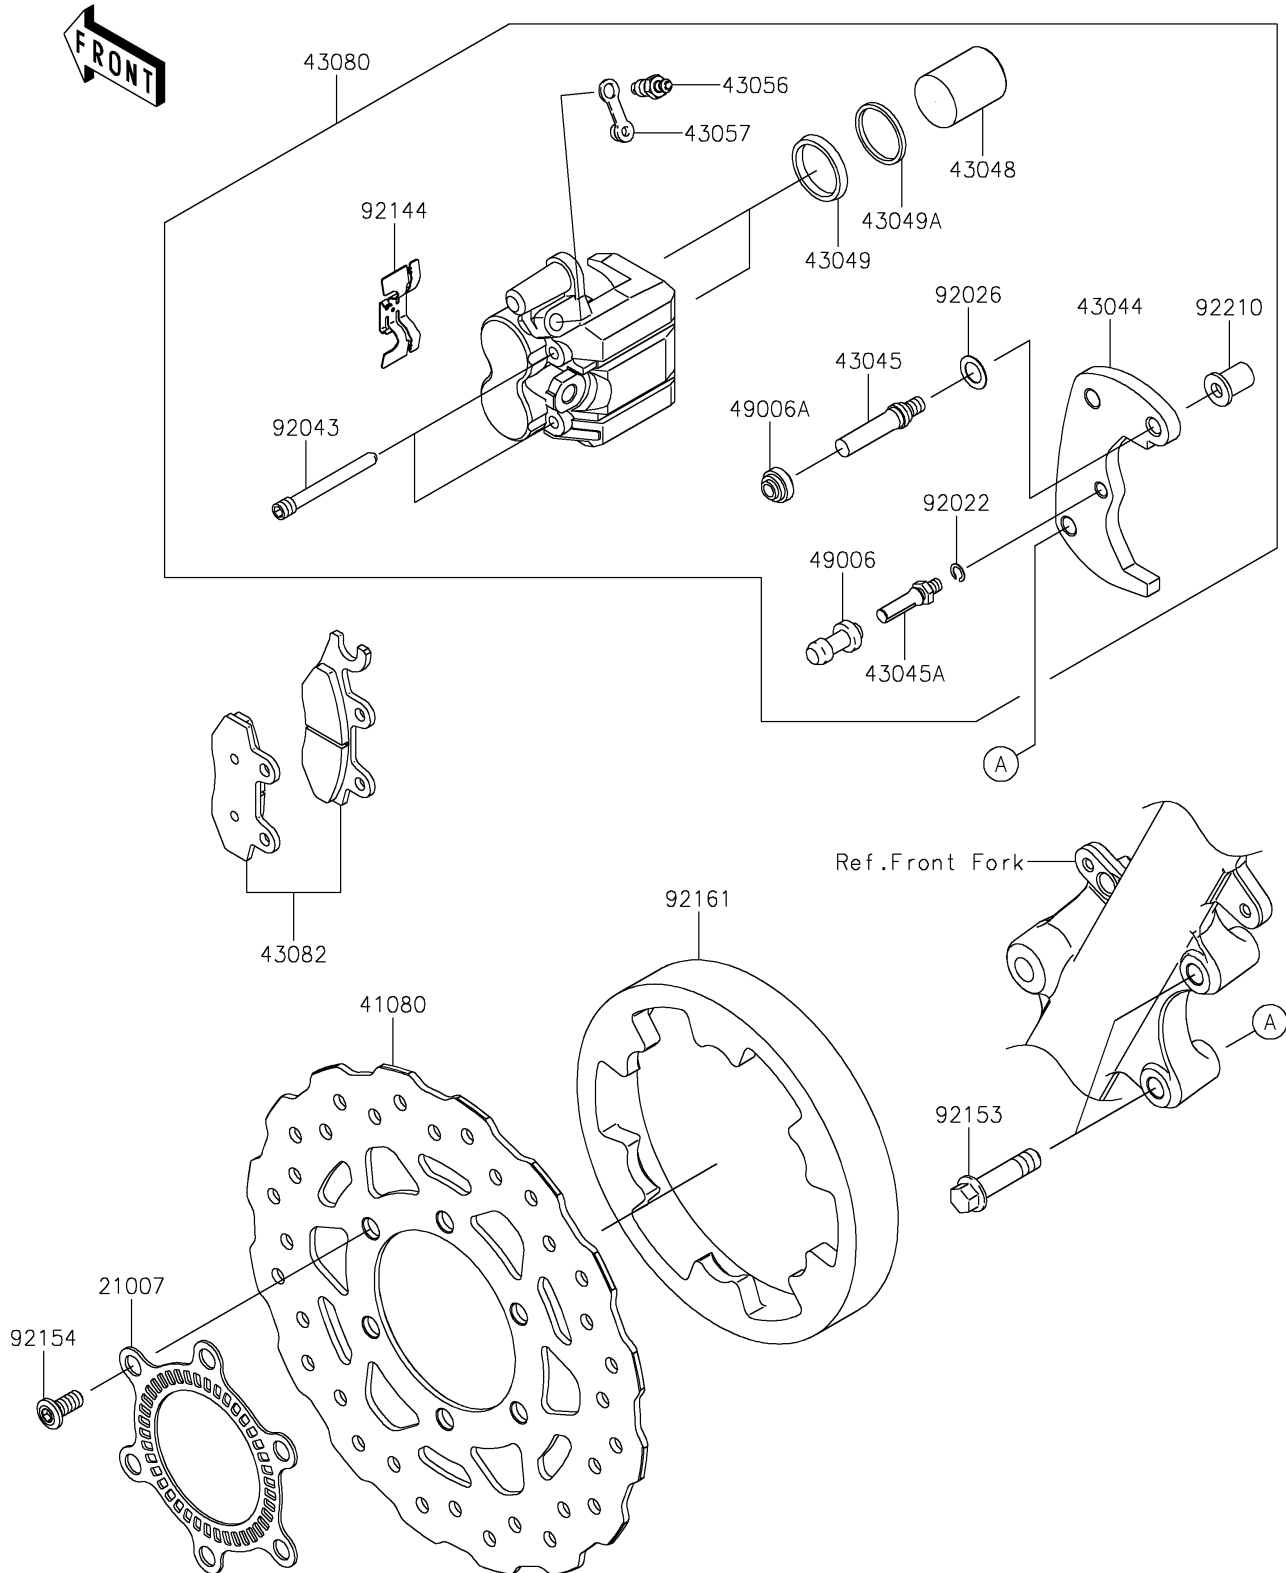

2024 KLX230 S ABS

PARTS DIAGRAM

Front Brake

F2292

2024 KLX230 S ABS

PARTS LIST

Front Brake

ITEM NAME

PART NUMBER

QUANTITY
