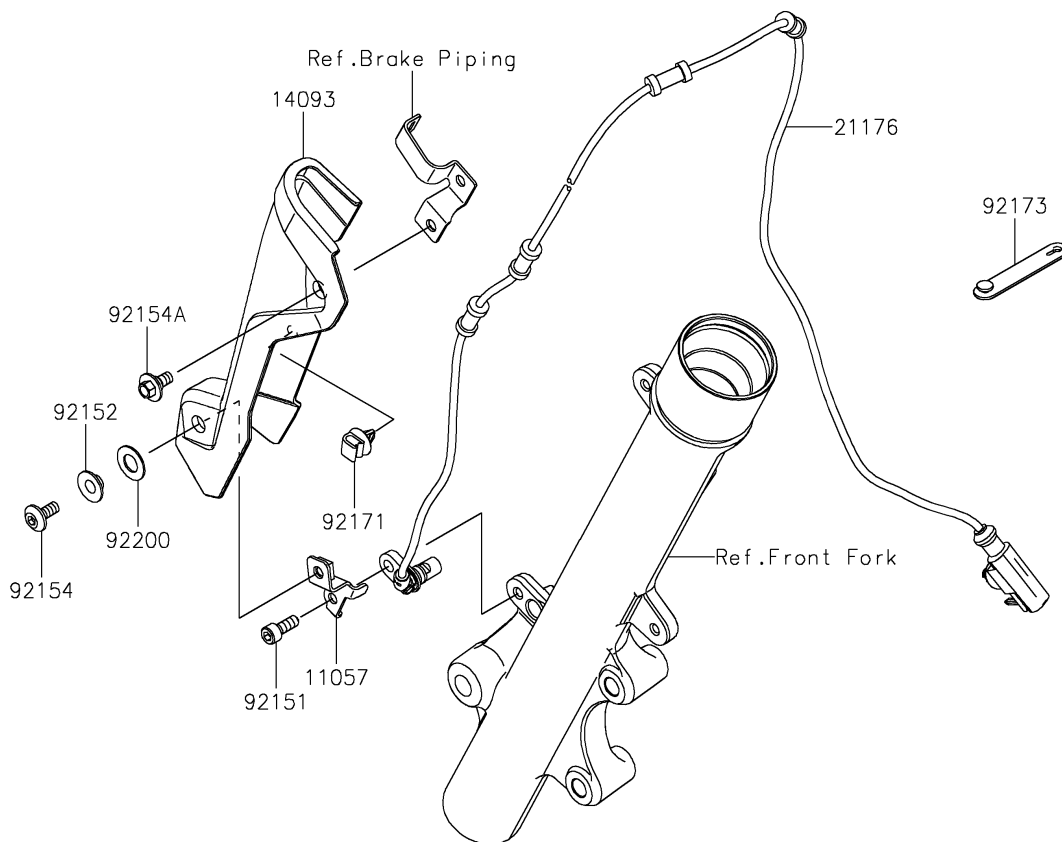

2026 KLX[®] 230 S ABS

PARTS DIAGRAM

Front Master Cylinder

2026 KLX[®] 230 S ABS

PARTS LIST

Front Master Cylinder

ITEM NAME

PART NUMBER

QUANTITY
