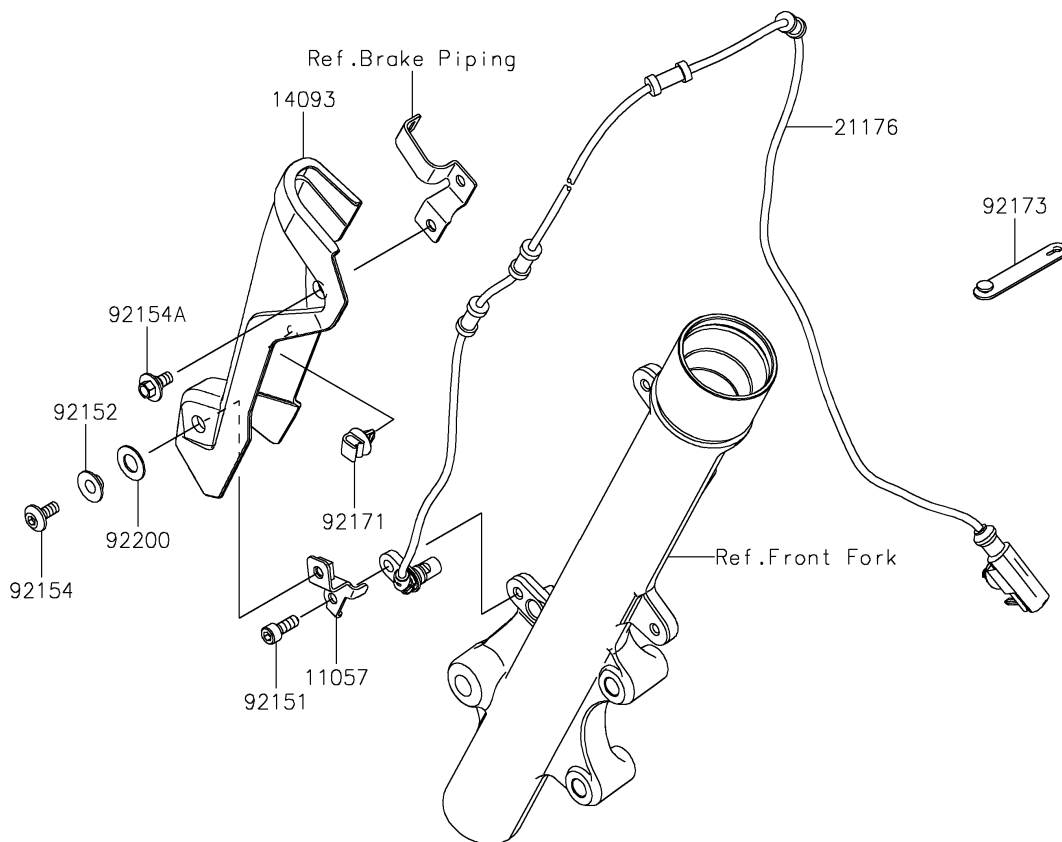

2024 KLX230 S ABS

PARTS DIAGRAM Front Master Cylinder

2024 KLX230 S ABS

PARTS LIST

Front Master Cylinder

ITEM NAME

PART NUMBER

QUANTITY
