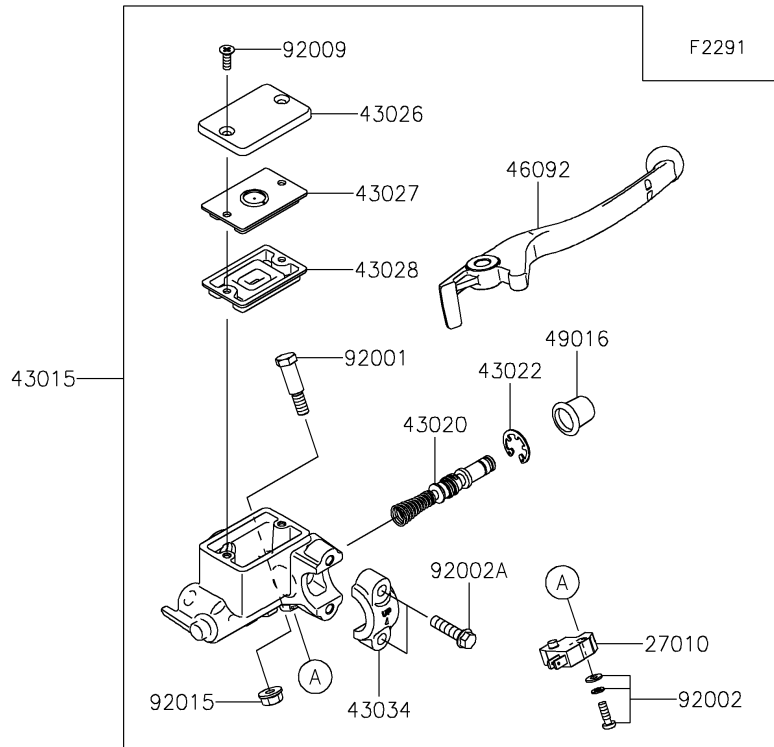

2024 KLX230 S ABS

PARTS DIAGRAM Front Master Cylinder

2024 KLX230 S ABS

PARTS LIST

Front Master Cylinder

ITEM NAME

PART NUMBER

QUANTITY
