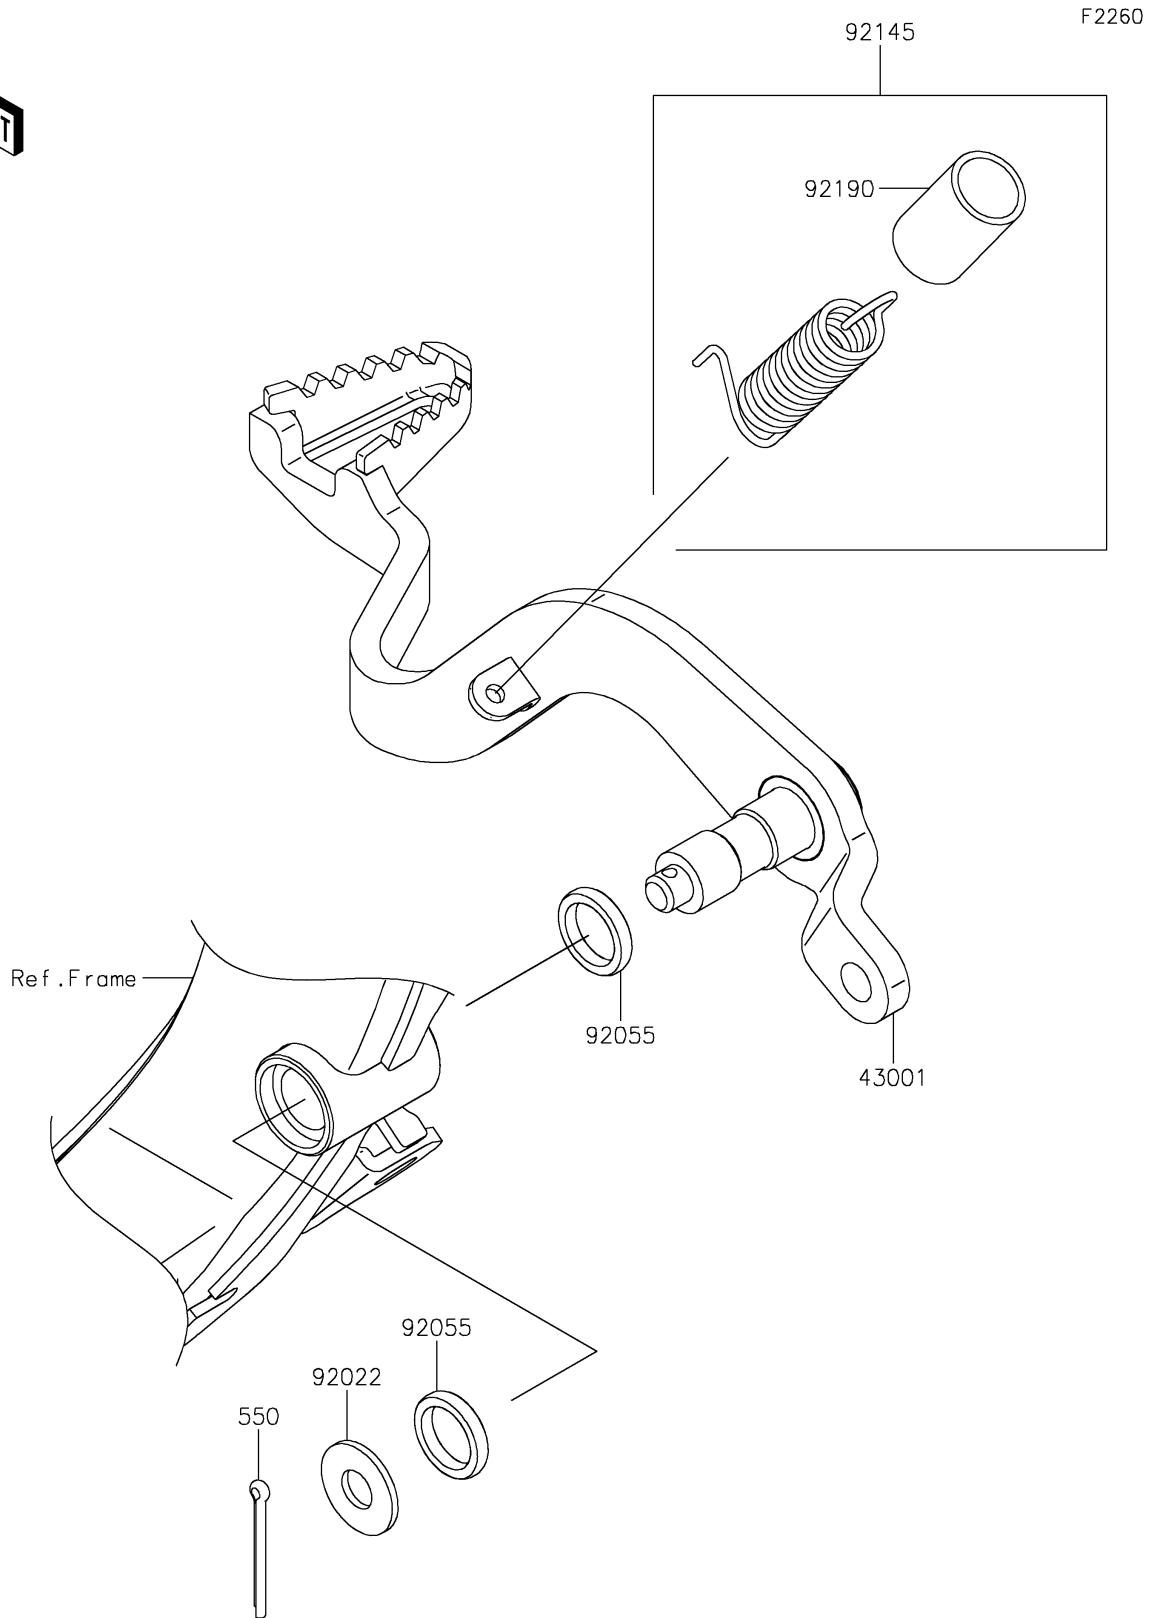

2026 KLX230 S ABS

PARTS DIAGRAM

Brake Pedal