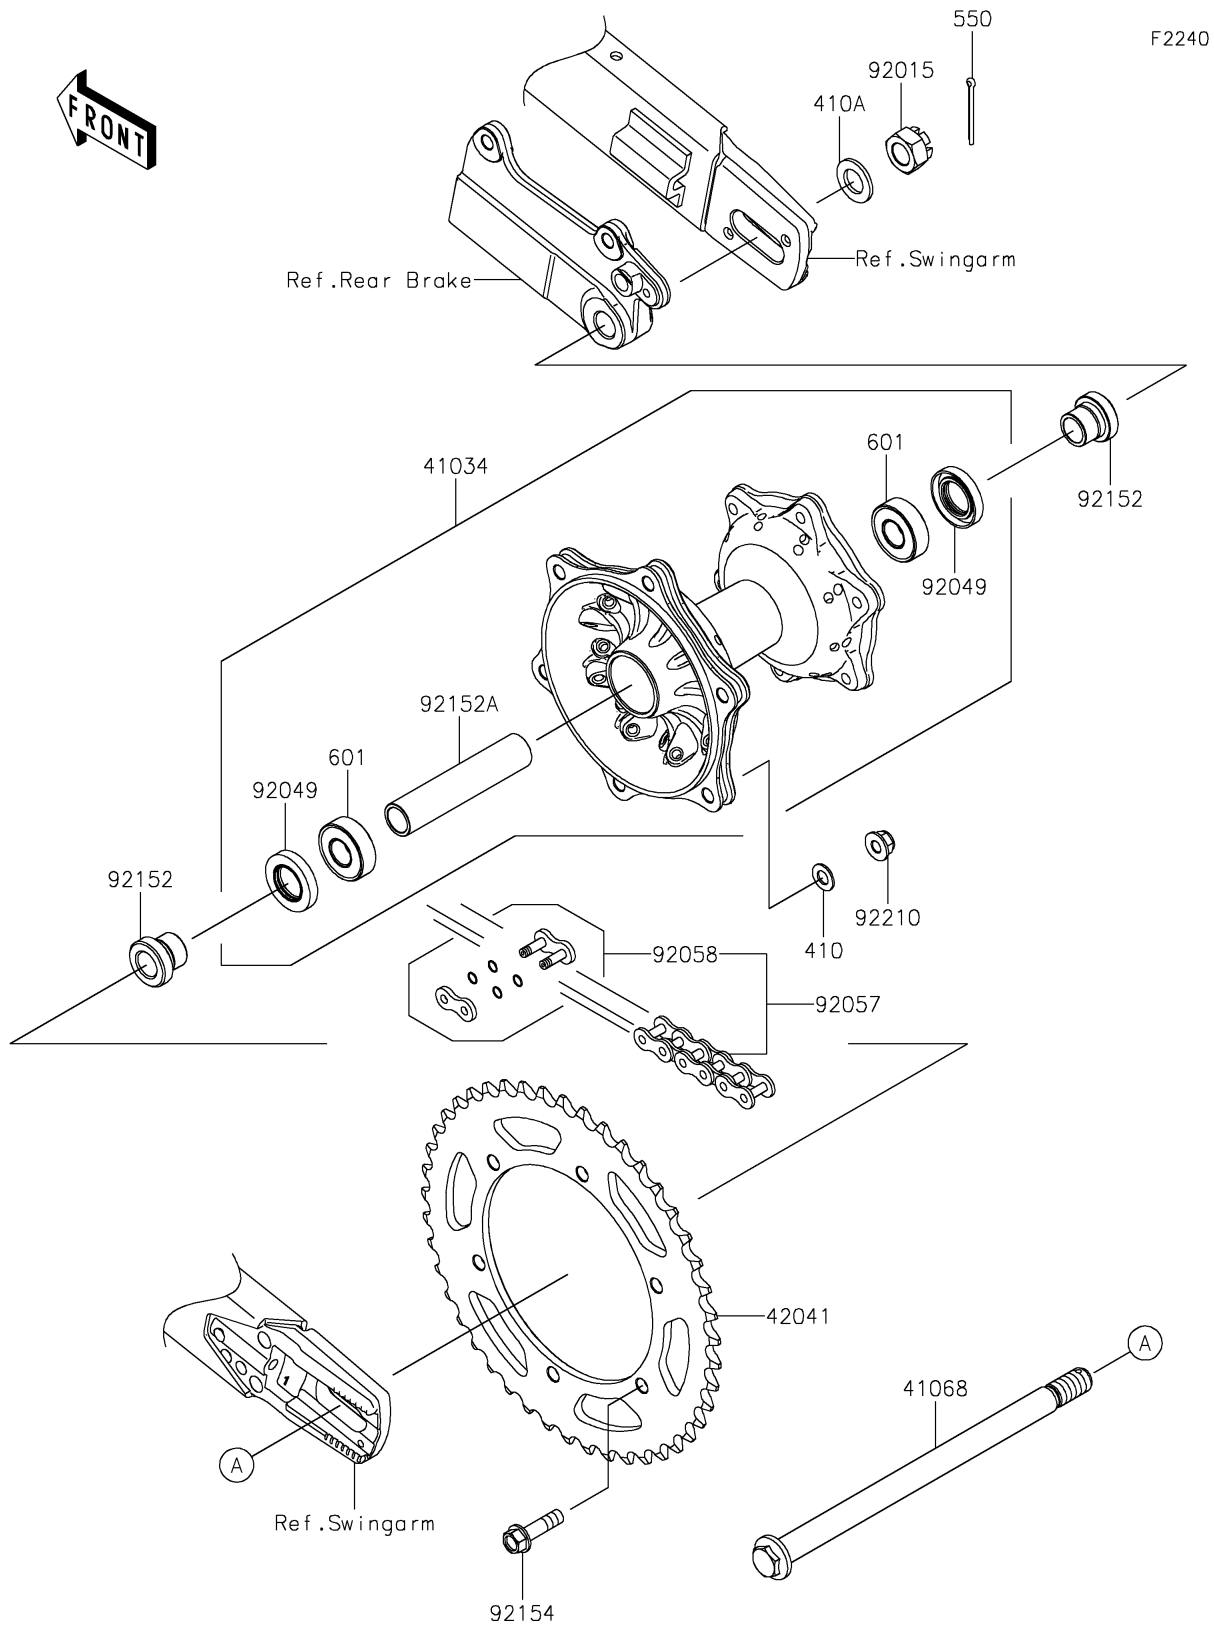

2025 KLX[®] 230 S ABS

PARTS DIAGRAM

Rear Hub

2025 KLX[®] 230 S ABS

PARTS LIST

Rear Hub

ITEM NAME

PART NUMBER

QUANTITY
