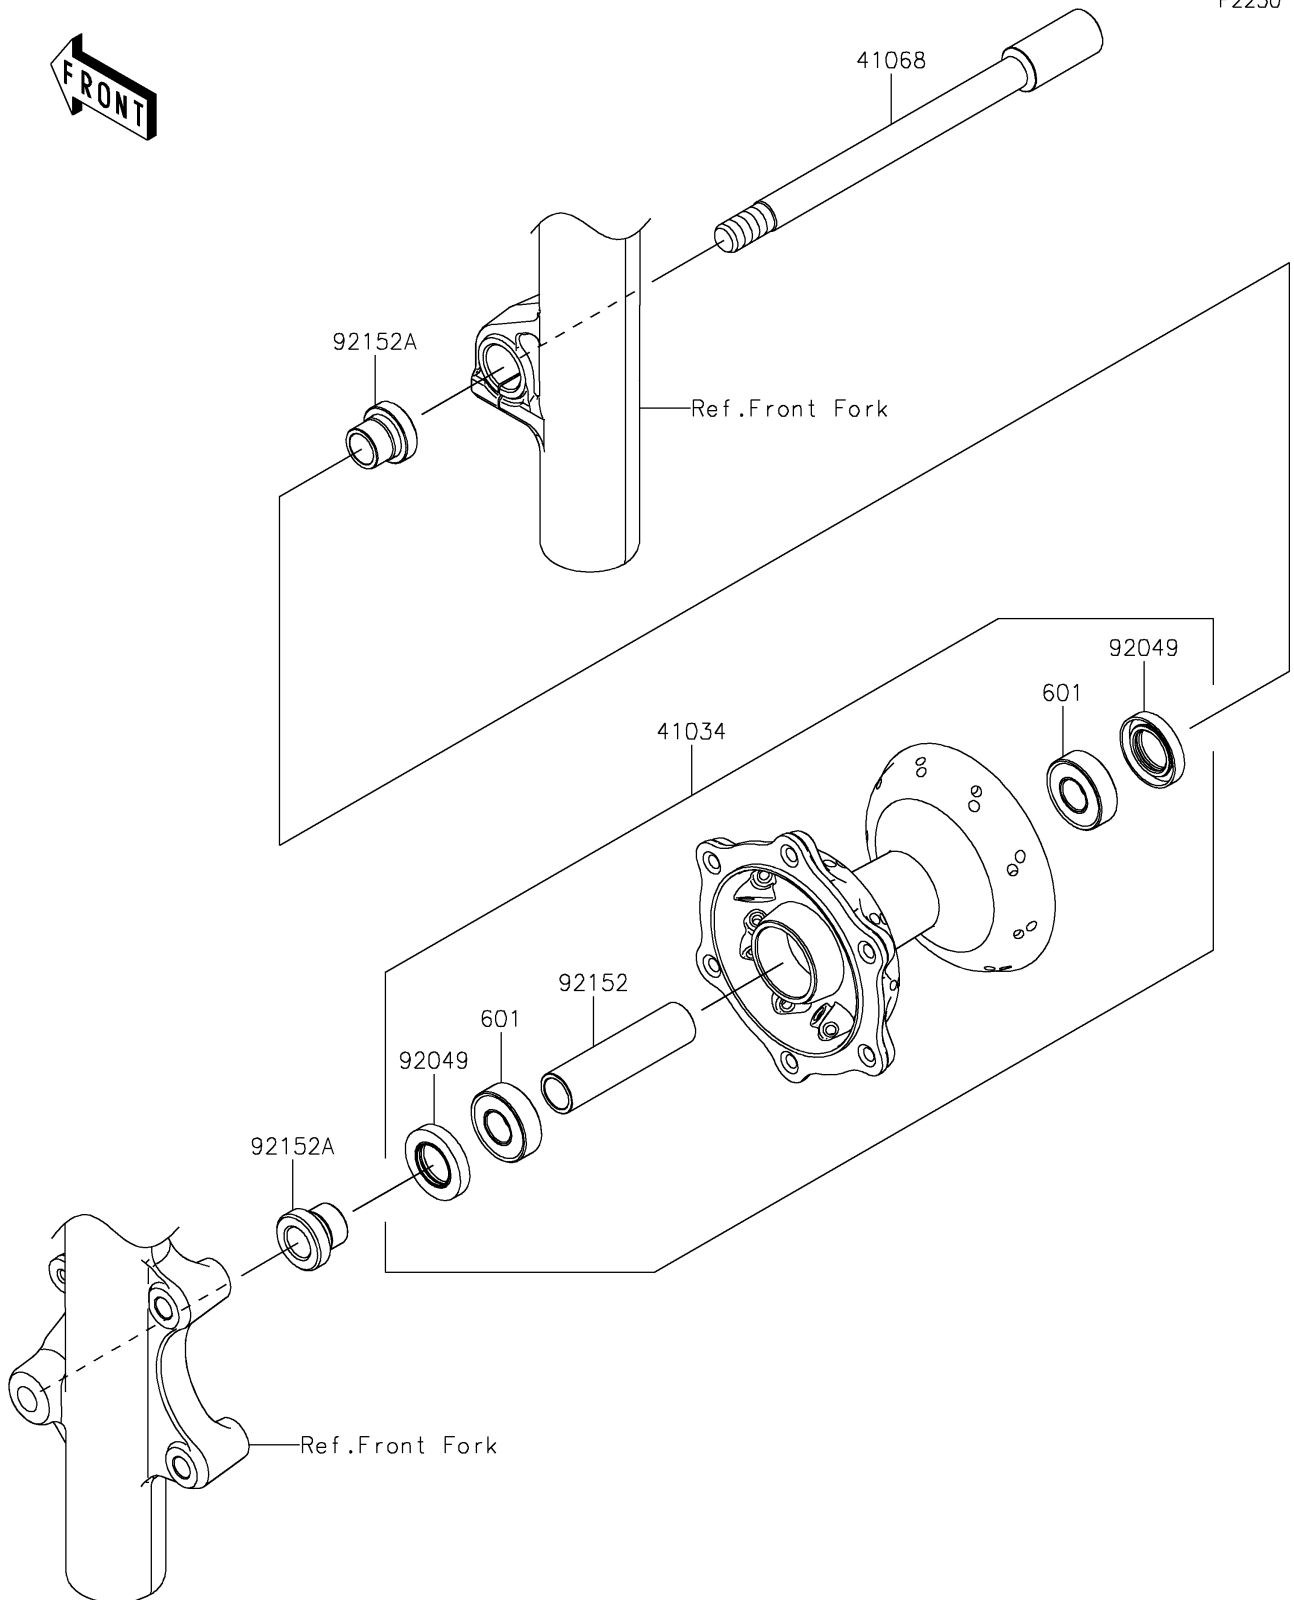

2026 KLX[®] 230 S ABS

PARTS DIAGRAM

Front Hub

F2230

2026 KLX[®] 230 S ABS

PARTS LIST

Front Hub

ITEM NAME

PART NUMBER

QUANTITY
