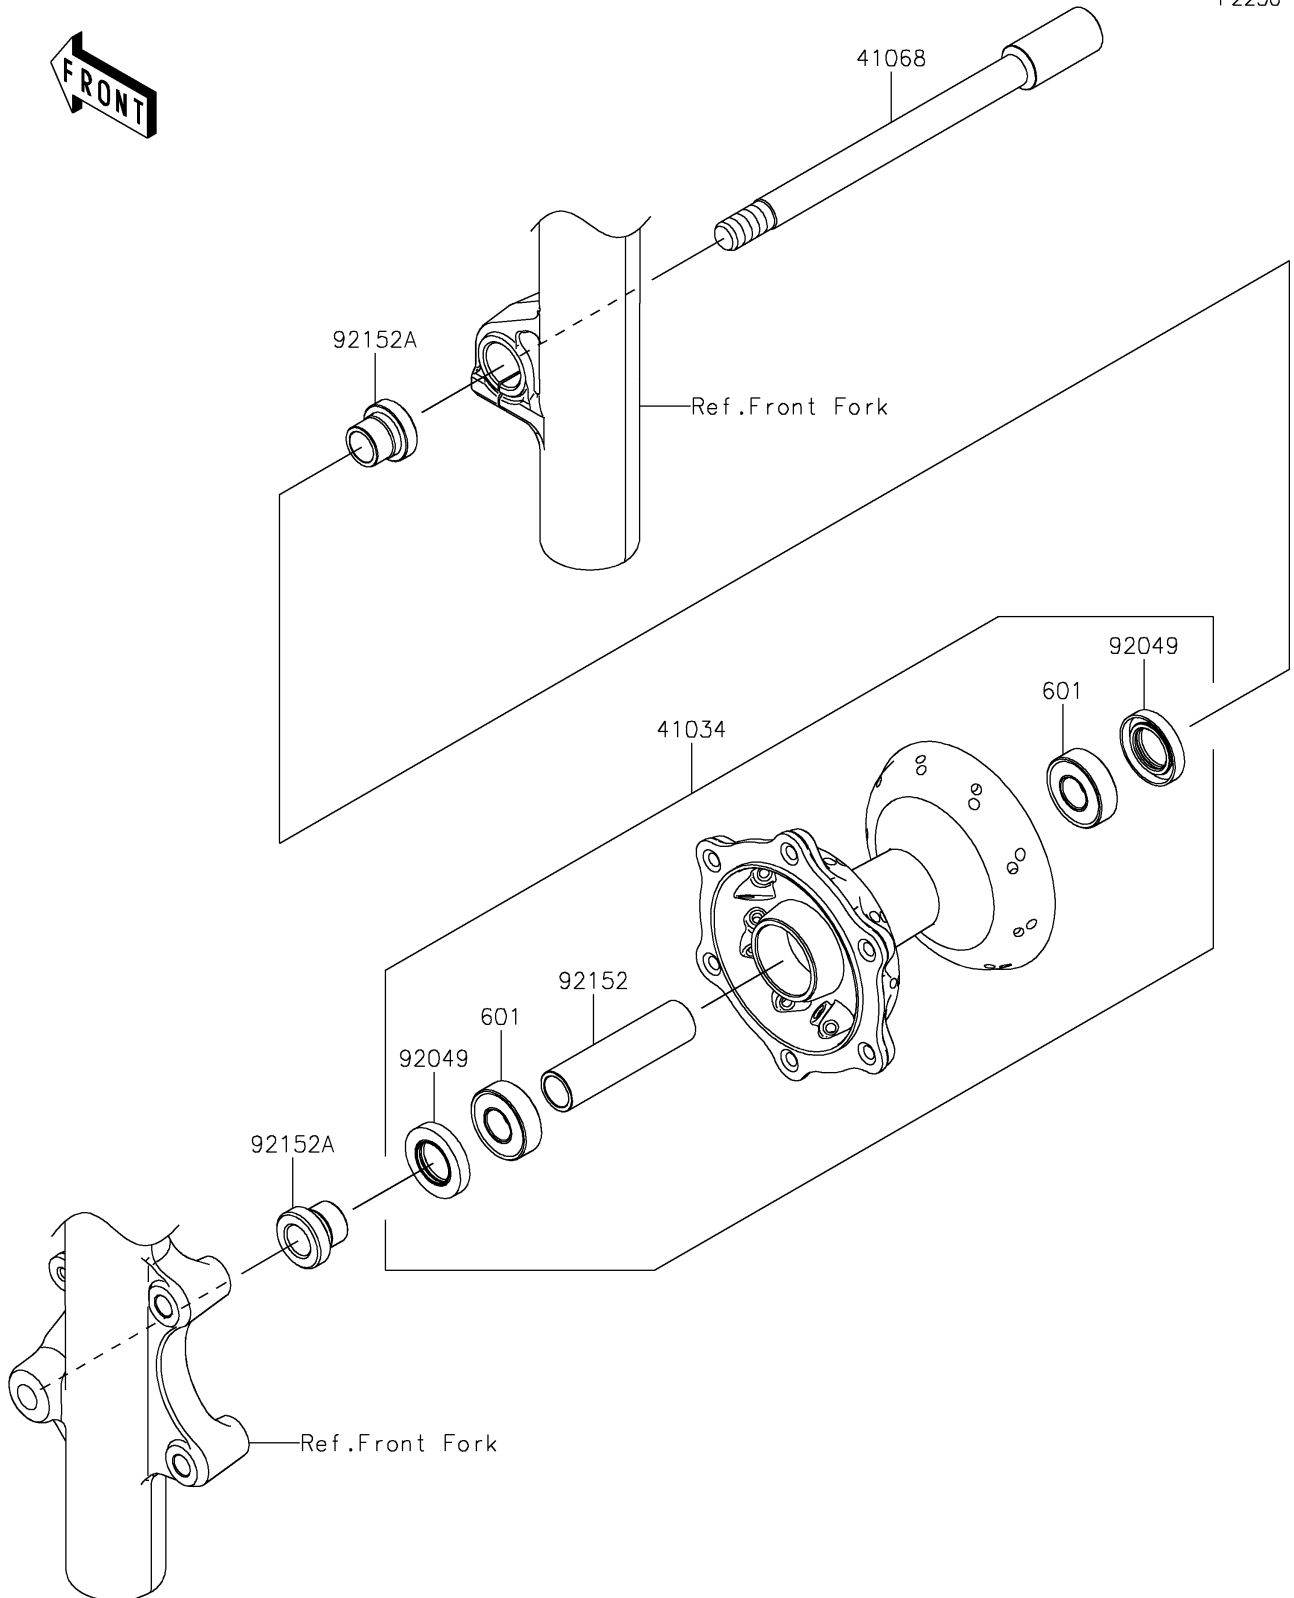

2024 KLX230 S ABS

PARTS DIAGRAM

Front Hub

F2230

2024 KLX230 S ABS

PARTS LIST

Front Hub

ITEM NAME

PART NUMBER

QUANTITY
