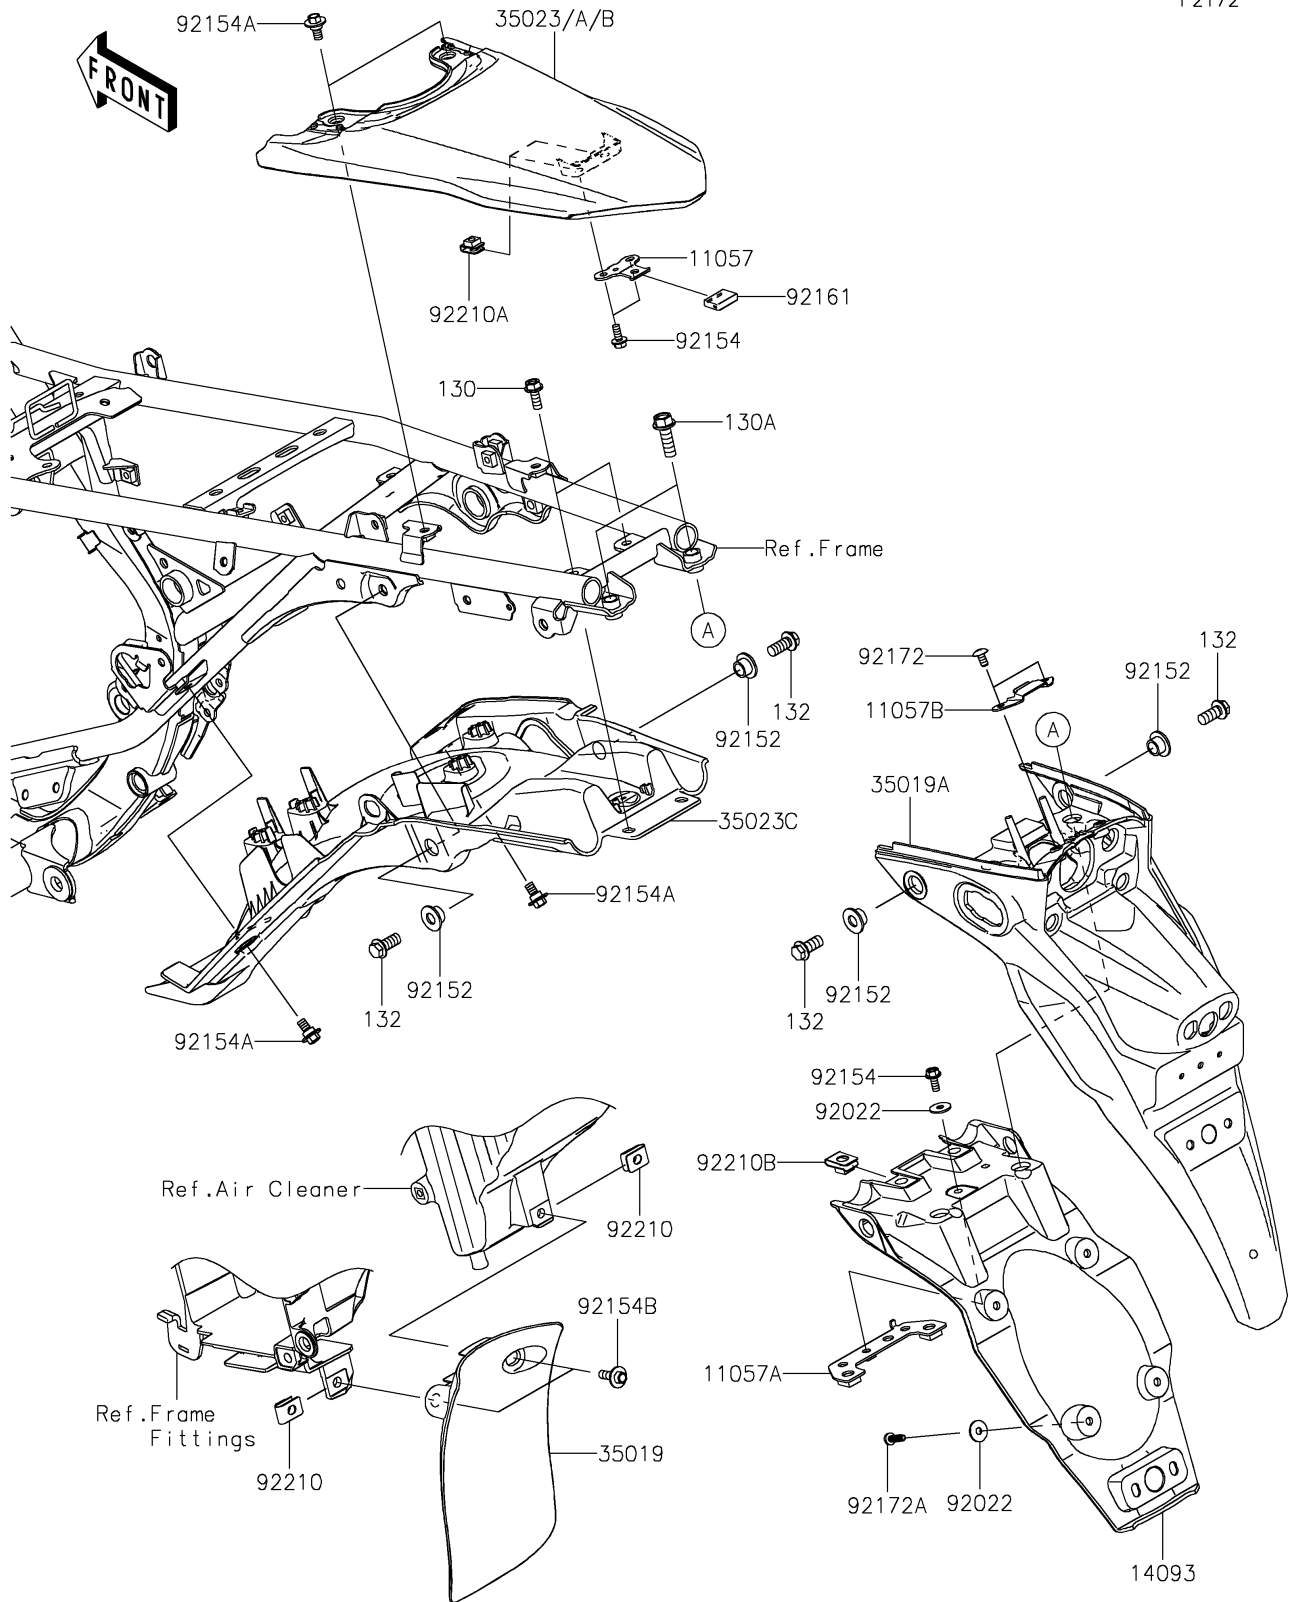

2026 KLX[®] 230 S ABS

PARTS DIAGRAM

Rear Fender(s)

F2172

2026 KLX[®] 230 S ABS

PARTS LIST

Rear Fender(s)

ITEM NAME	PART NUMBER	QUANTITY
-----------	-------------	----------
