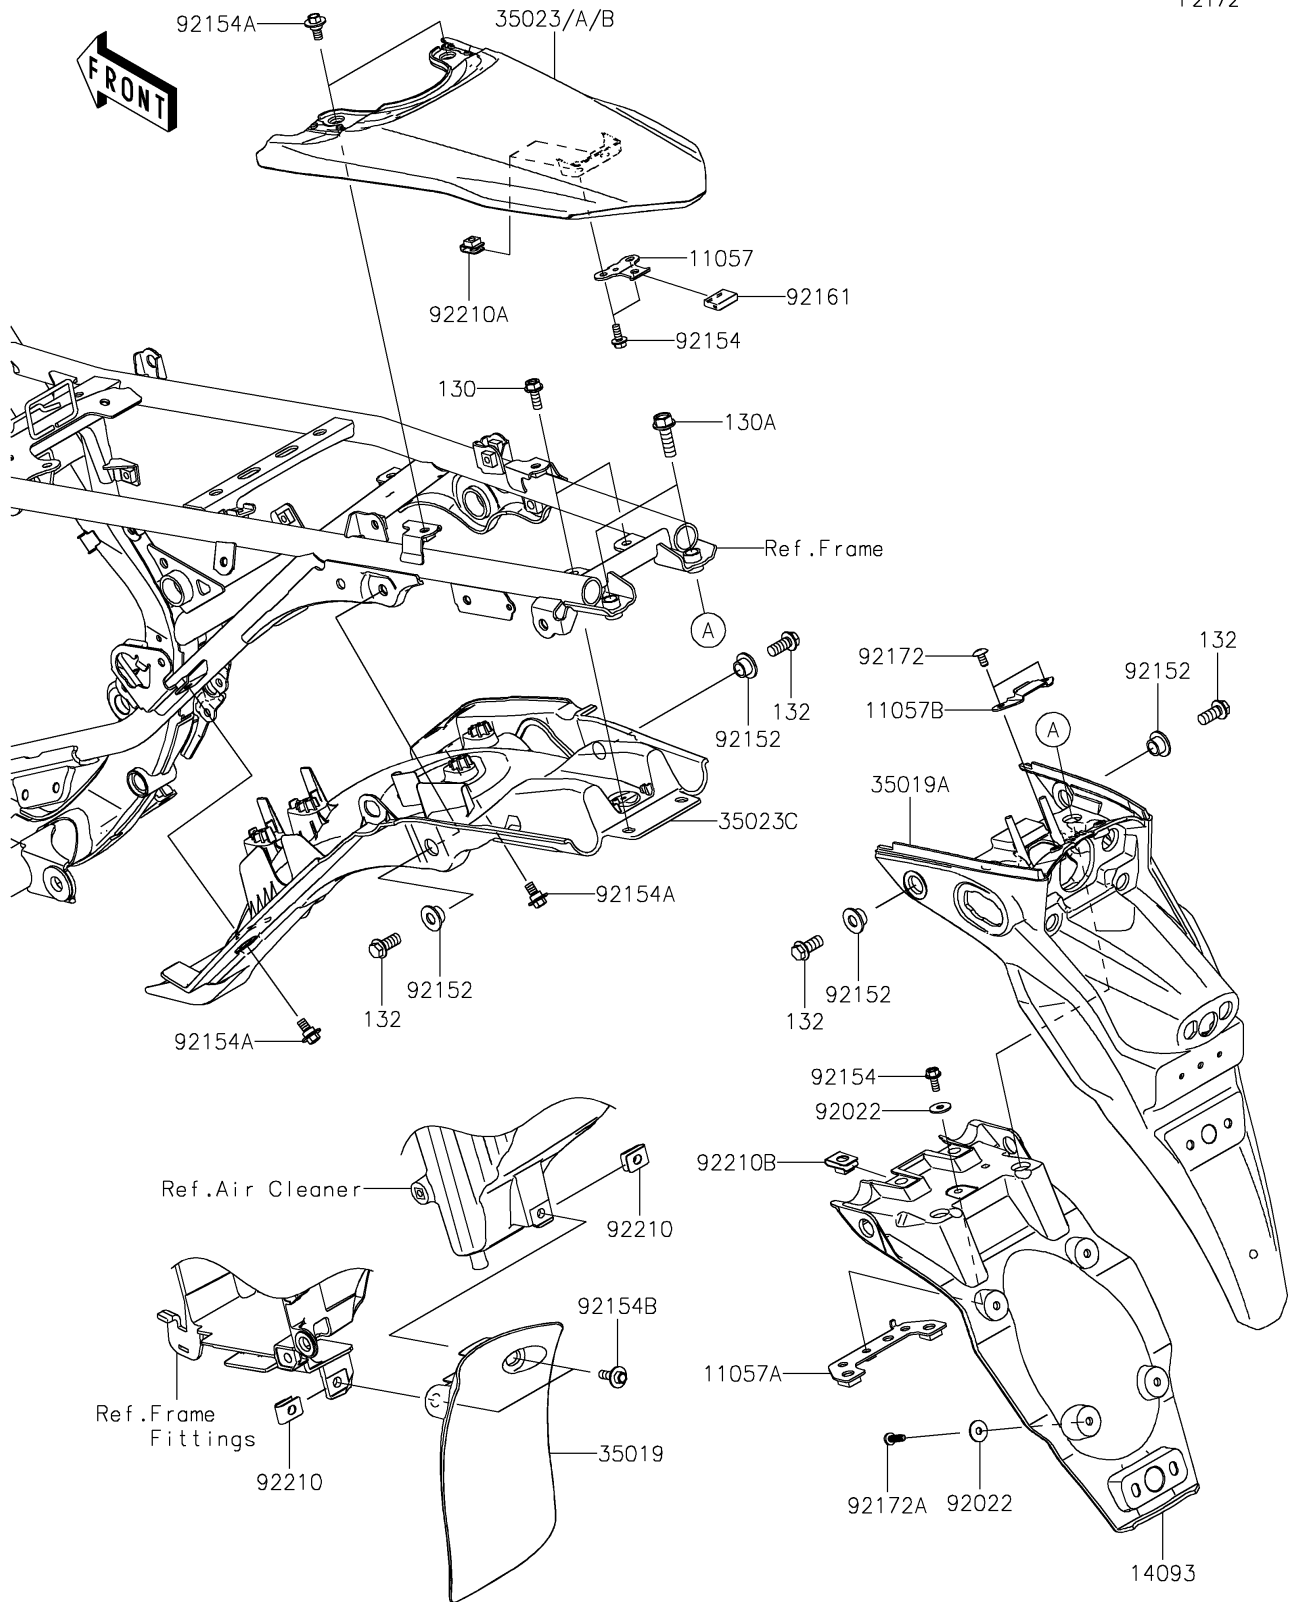

2025 KLX230 S ABS

PARTS DIAGRAM

Rear Fender(s)

F2172

2025 KLX230 S ABS

PARTS LIST

Rear Fender(s)

ITEM NAME	PART NUMBER	QUANTITY
BRACKET (Ref # 11057)	11057-2330	1
BRACKET (Ref # 11057A)	11057-2331	1
BRACKET (Ref # 11057B)	11057-2332	1
COVER (Ref # 14093)	14093-0860	1
FLAP (Ref # 35019)	35019-0664	1
FLAP,RR FENDER (Ref # 35019A)	35019-0666	1
FENDER-REAR,L.GREEN (Ref # 35023A)	35023-0502-290	1
FENDER-REAR,B.GRAY (Ref # 35023B)	35023-0502-67A	1
FENDER-REAR (Ref # 35023C)	35023-0503	1
WASHER,5.2X16X1.2 (Ref # 92022)	92022-263	5
COLLAR (Ref # 92152)	92152-2542	4
BOLT,FLANGED,5X12 (Ref # 92154)	92154-1215	3
BOLT,FLANGED,6X13 (Ref # 92154A)	92154-4411	4
BOLT,FLANGED,6X14 (Ref # 92154B)	92154-7286	2
DAMPER,15X21X5.5 (Ref # 92161)	92161-1472	1
SCREW,CROS,5X10 (Ref # 92172)	92172-1255	2
SCREW,TAPPING,5X16 (Ref # 92172A)	92172-1545	4
NUT,6MM (Ref # 92210)	92210-0218	2
NUT,PLATE,5MM (Ref # 92210A)	92210-0262	2
NUT,6MM (Ref # 92210B)	92210-0474	2
BOLT-FLANGED,6X16 (Ref # 130)	130BA0616	2
BOLT-FLANGED,8X25 (Ref # 130A)	130BA0825	2
BOLT-FLANGED-SMALL,8X18 (Ref # 132)	132BA0818	4