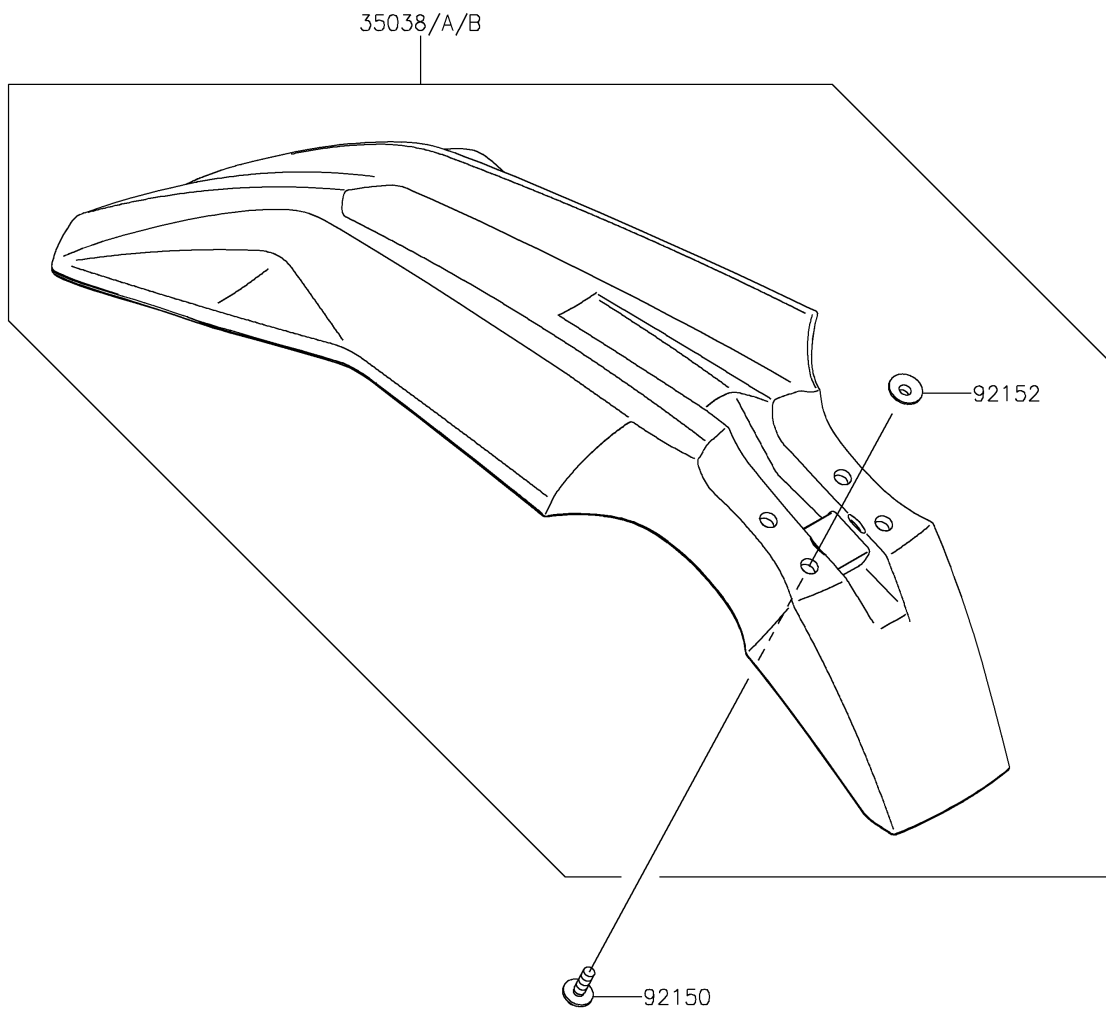

2025 KLX[®] 230 S ABS

PARTS DIAGRAM

Front Fender(s)

F2171

WOD

2025 KLX[®] 230 S ABS

PARTS LIST

Front Fender(s)

ITEM NAME

PART NUMBER

QUANTITY
