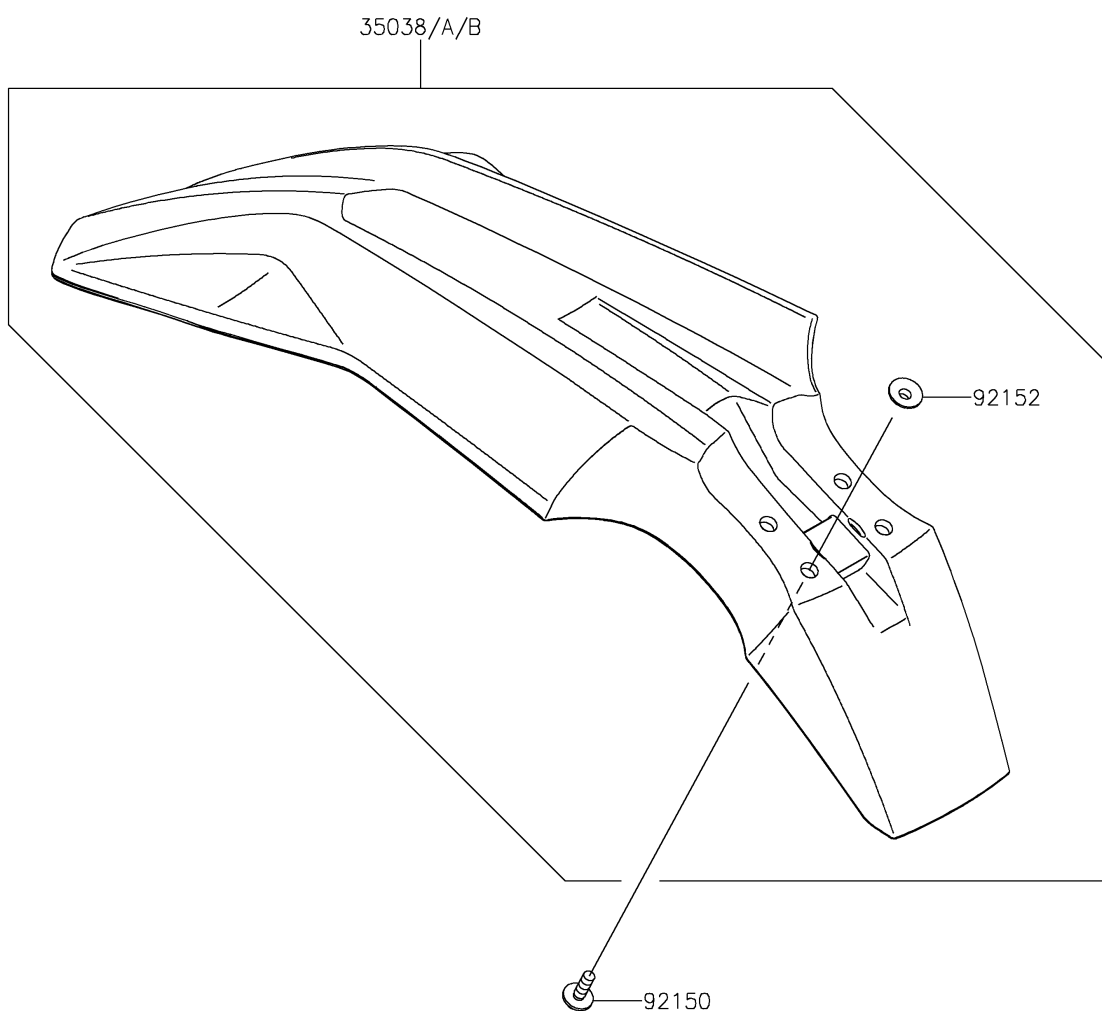

2024 KLX230 S ABS

PARTS DIAGRAM

Front Fender(s)

F2171

WOD

2024 KLX230 S ABS

PARTS LIST

Front Fender(s)

ITEM NAME

PART NUMBER

QUANTITY
