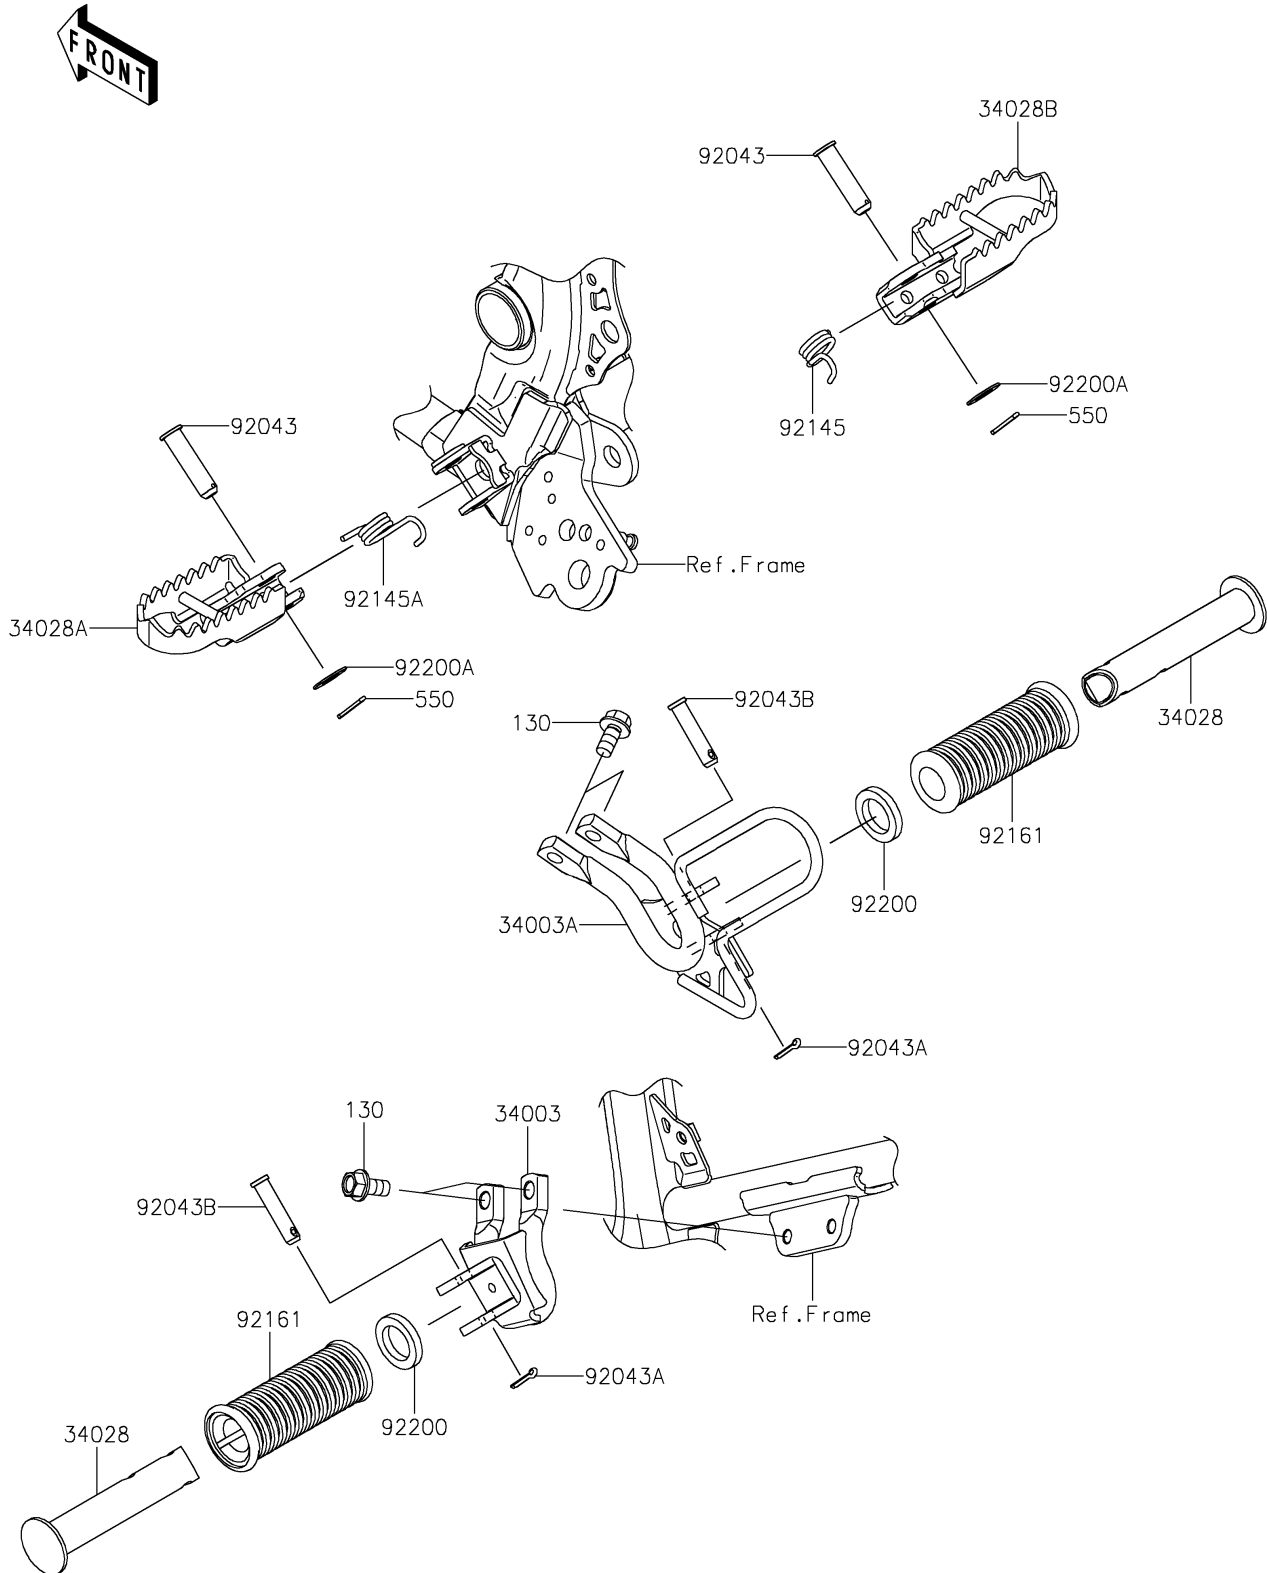

2024 KLX230 S ABS

PARTS DIAGRAM

Footrests

F2160

2024 KLX230 S ABS

PARTS LIST

Footrests

ITEM NAME

PART NUMBER

QUANTITY
