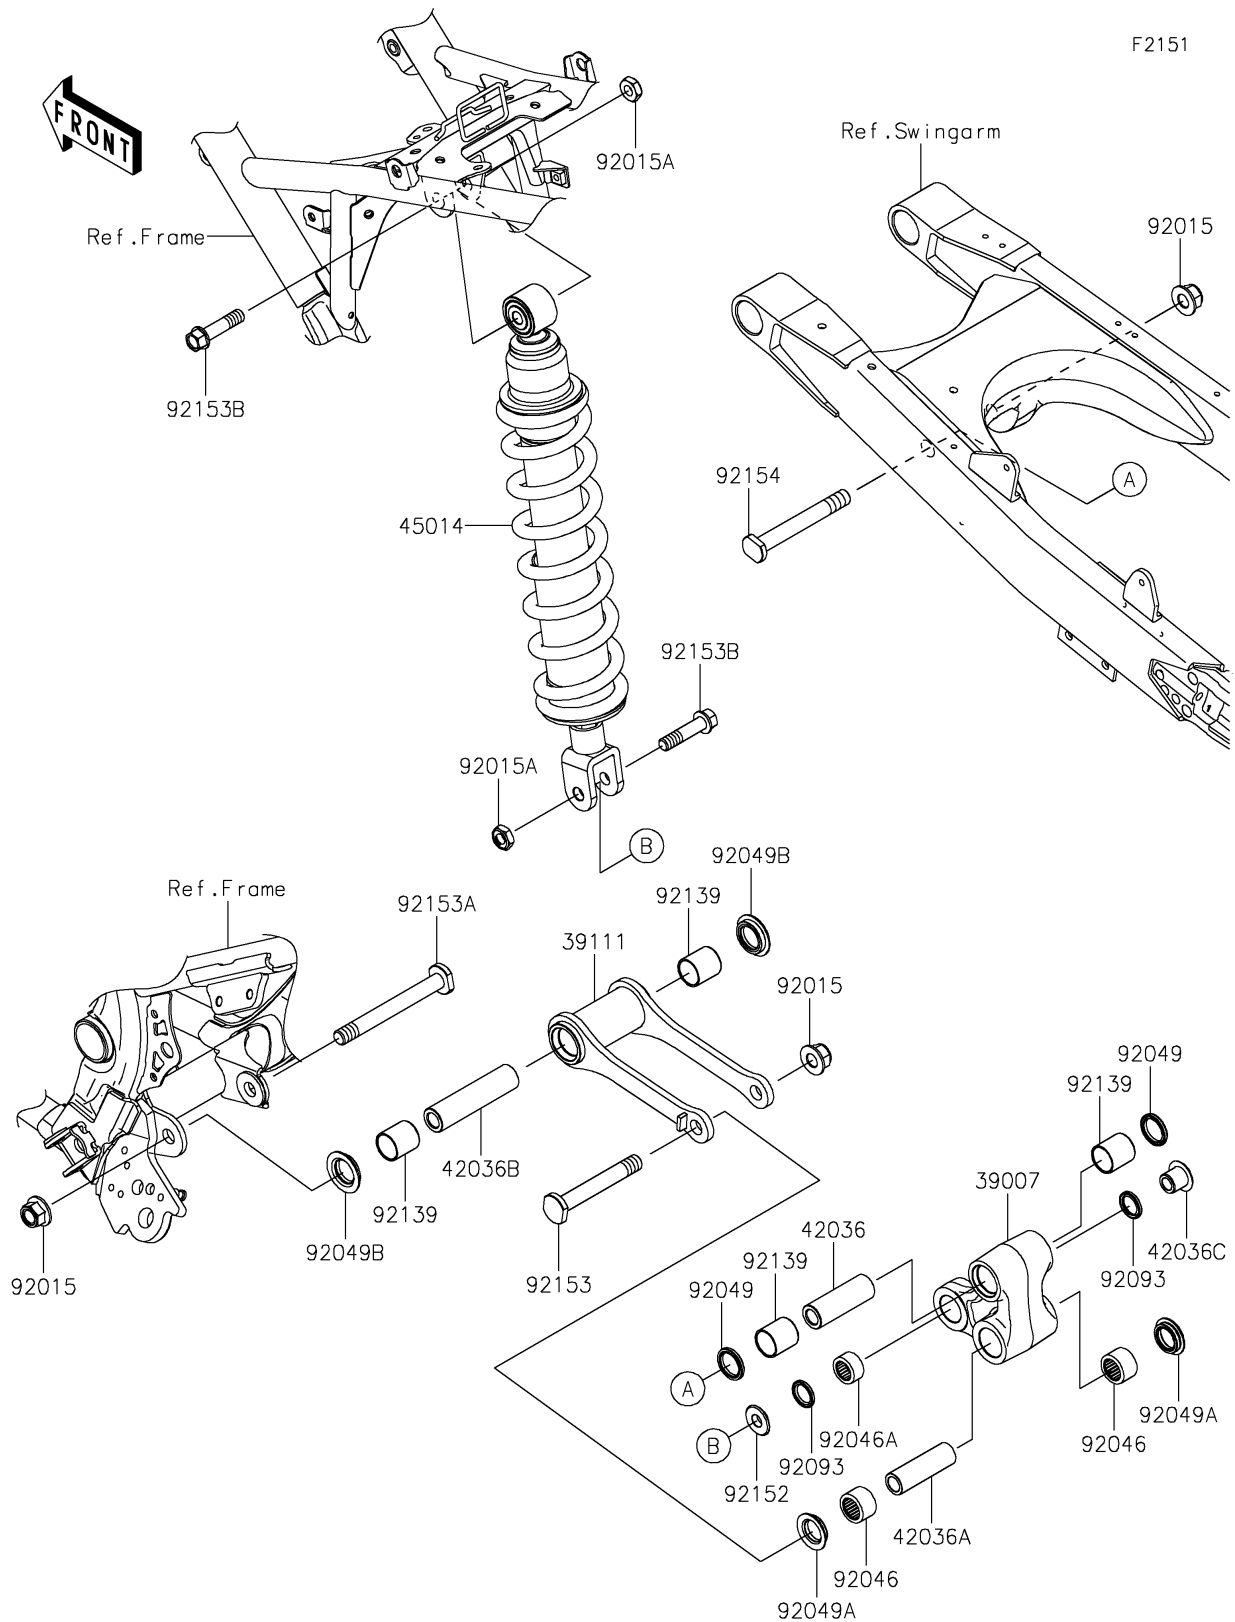

2025 KLX[®] 230 S ABS

PARTS DIAGRAM

Suspension/Shock Absorber

2025 KLX[®] 230 S ABS

PARTS LIST

Suspension/Shock Absorber

ITEM NAME

PART NUMBER

QUANTITY
