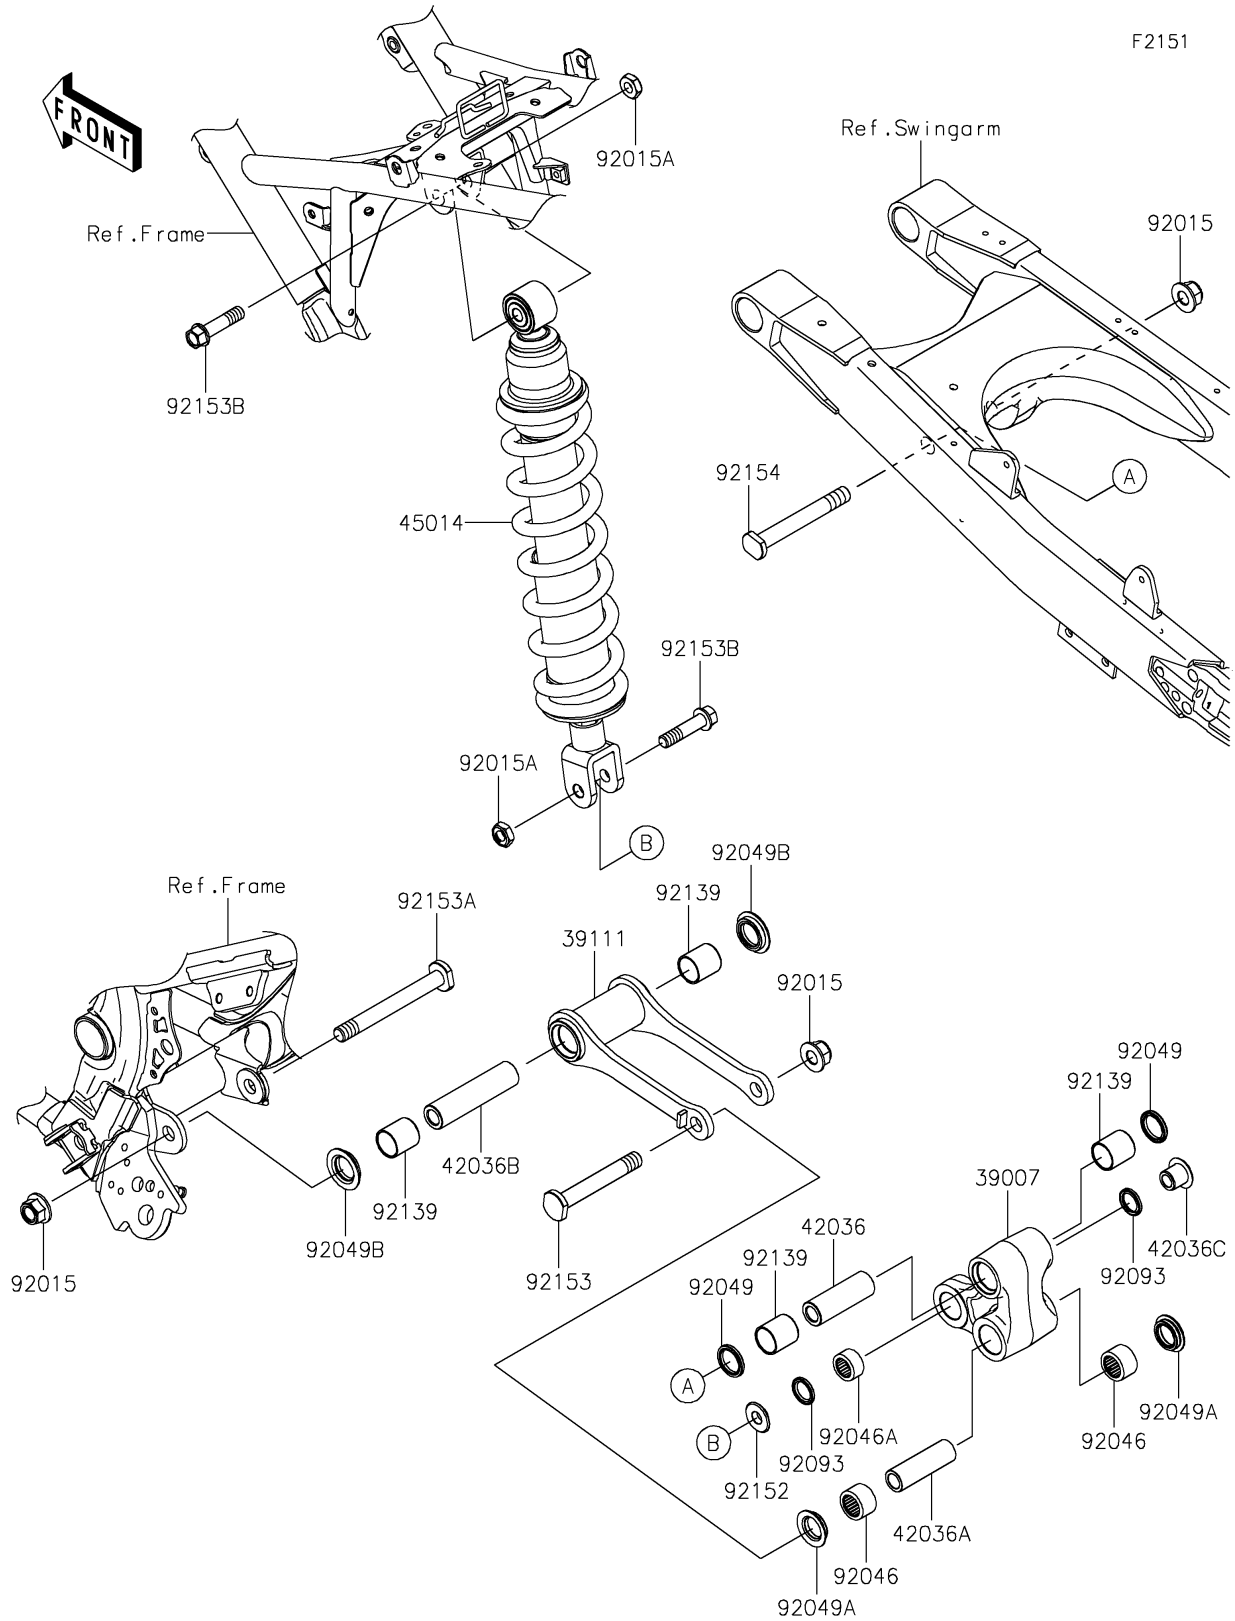

2024 KLX230 S ABS

PARTS DIAGRAM

Suspension/Shock Absorber

2024 KLX230 S ABS

PARTS LIST

Suspension/Shock Absorber

ITEM NAME

PART NUMBER

QUANTITY
