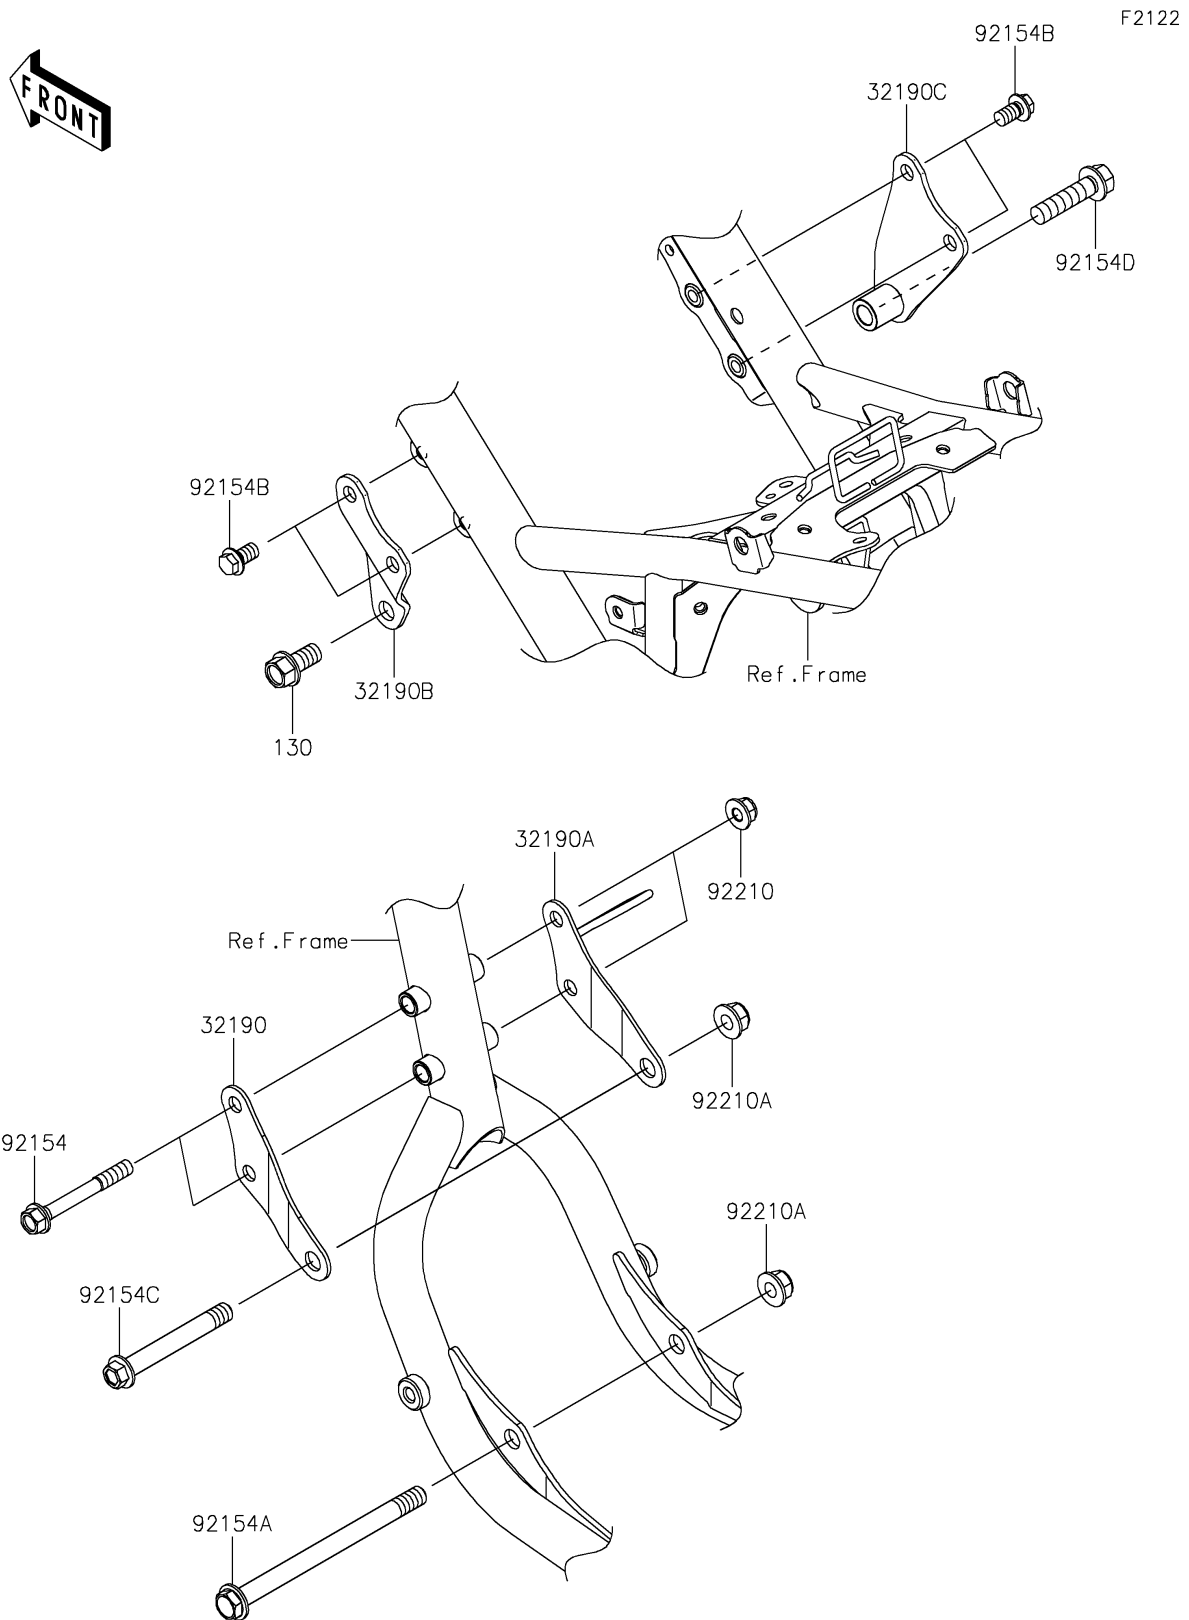

2026 KLX[®] 230 S ABS

PARTS DIAGRAM

Engine Mount

2026 KLX[®] 230 S ABS

PARTS LIST

Engine Mount

ITEM NAME	PART NUMBER	QUANTITY
BRACKET-ENGINE,FR,LH (Ref # 32190)	32190-0793	1
BRACKET-ENGINE,FR,RH (Ref # 32190A)	32190-0794	1
BRACKET-ENGINE,HEAD,LH (Ref # 32190B)	32190-0796	1
BRACKET-ENGINE,HEAD,RH (Ref # 32190C)	32190-0797	1
BOLT,FLANGED,8X65 (Ref # 92154)	92154-3896	2
BOLT,FLANGED,10X137 (Ref # 92154A)	92154-3897	1
BOLT,FLANGED,8X14 (Ref # 92154B)	92154-3913	4
BOLT,FLANGED,10X77 (Ref # 92154C)	92154-4041	1
BOLT,FLANGED,10X40 (Ref # 92154D)	92154-7284	1
NUT,8MM (Ref # 92210)	92210-0570	2
NUT,LOCK,FLANGED,10MM (Ref # 92210A)	92210-1080	2
BOLT-FLANGED,10X20 (Ref # 130)	130CA1020	1