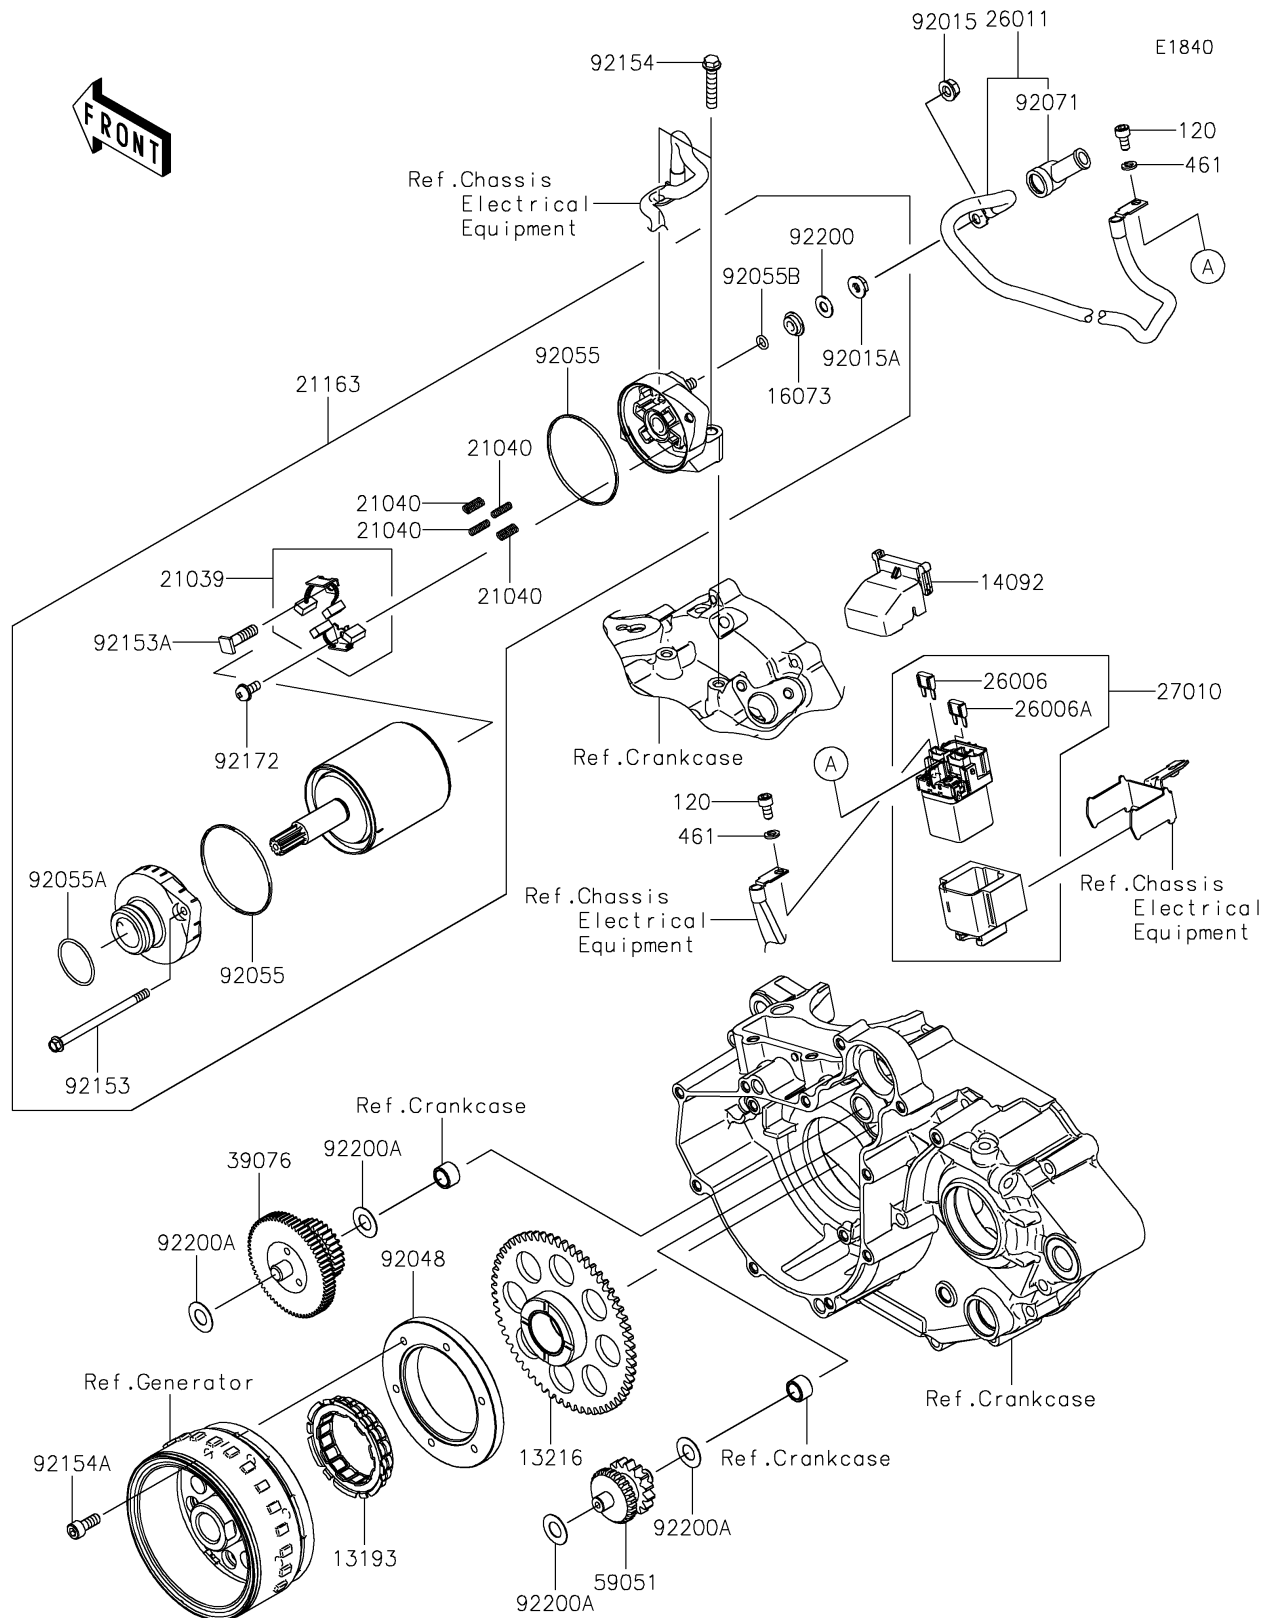

2026 KLX[®] 230 S ABS

PARTS DIAGRAM

Starter Motor

2026 KLX[®] 230 S ABS

PARTS LIST

Starter Motor

ITEM NAME

PART NUMBER

QUANTITY
