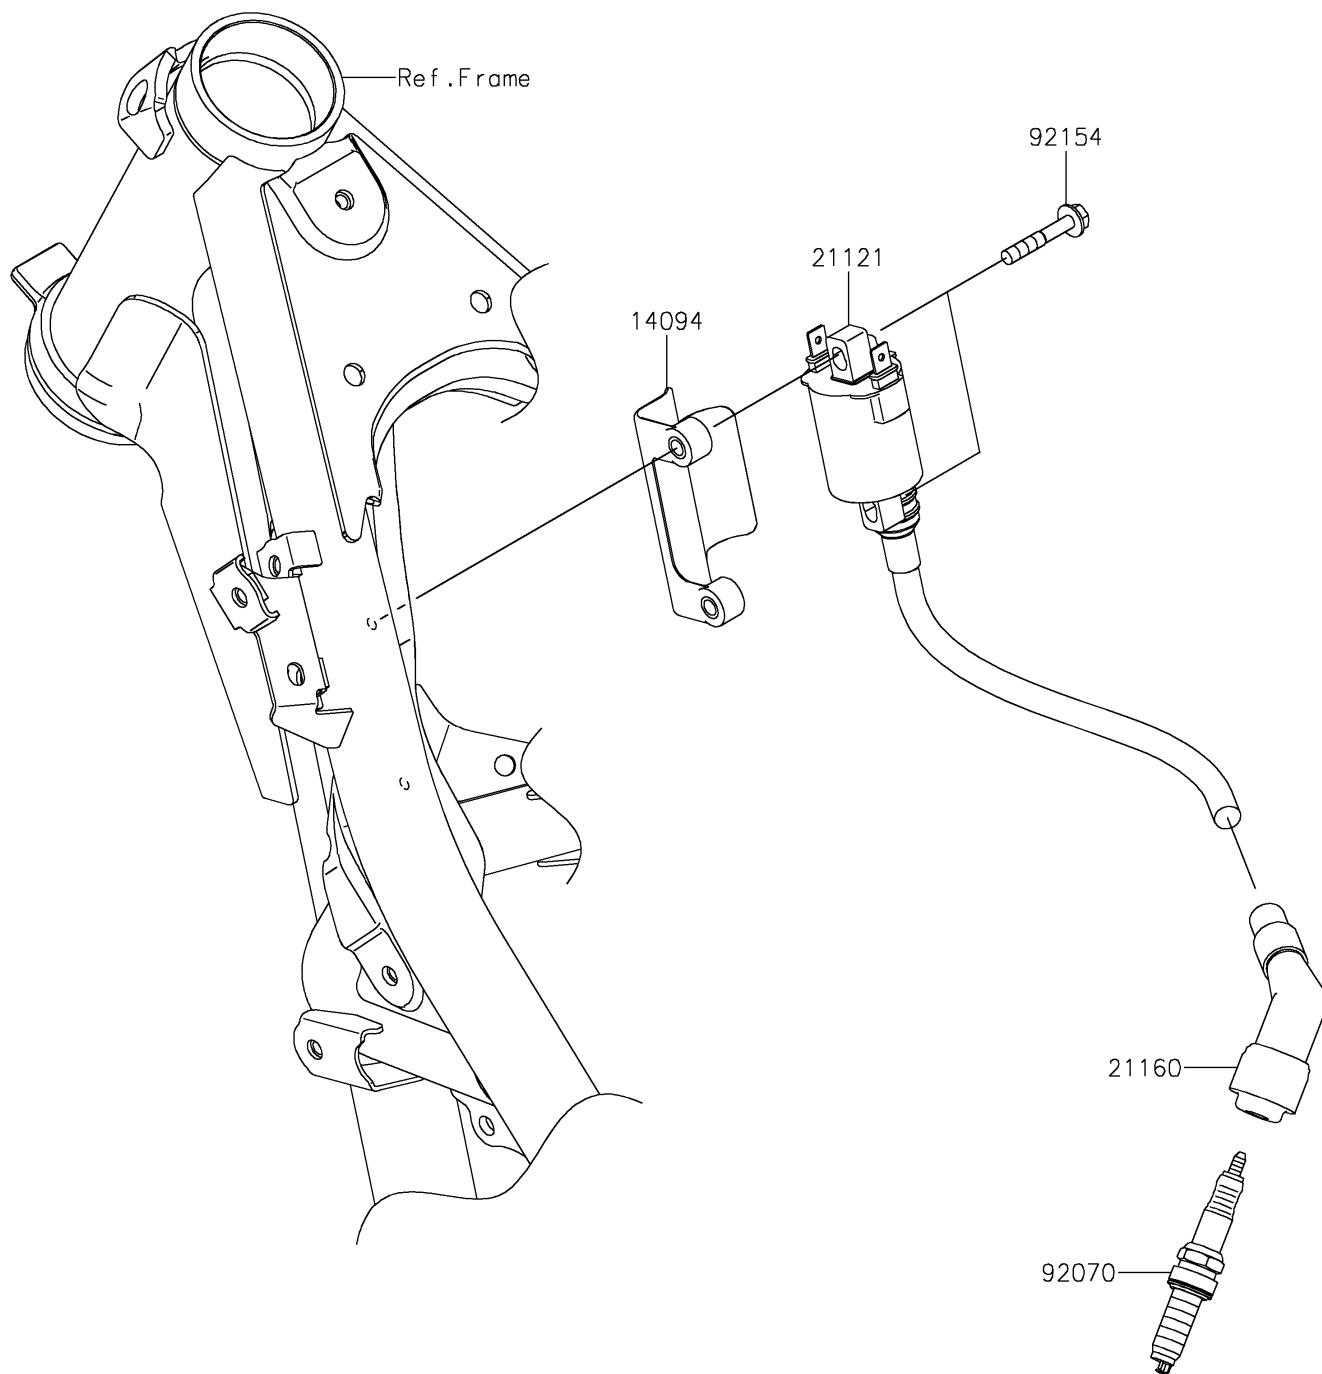

2025 KLX[®] 230 S ABS

PARTS DIAGRAM

Ignition System

E1830

2025 KLX[®] 230 S ABS

PARTS LIST

Ignition System

ITEM NAME

PART NUMBER

QUANTITY
