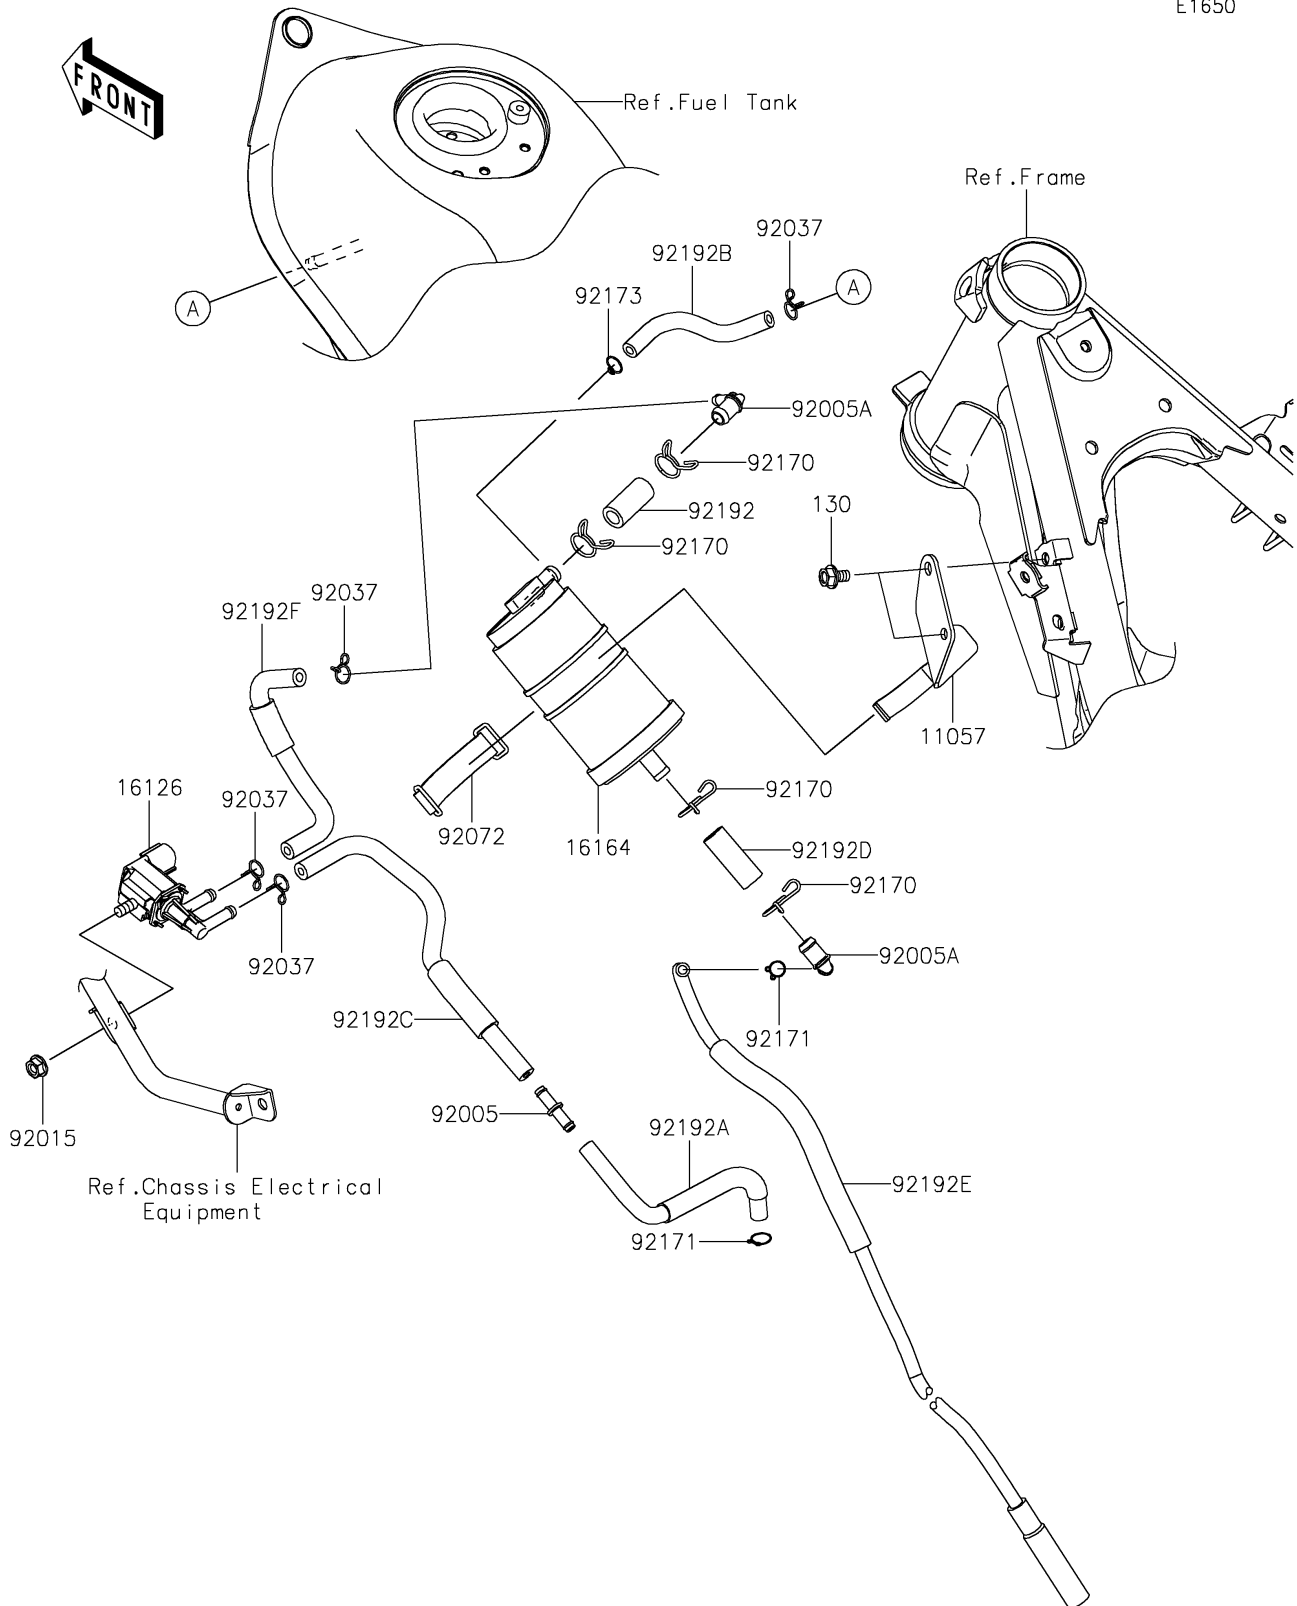

2026 KLX[®] 230 S ABS

PARTS DIAGRAM

Fuel Evaporative System(CA)

E1650

2026 KLX[®] 230 S ABS

PARTS LIST

Fuel Evaporative System(CA)

ITEM NAME

PART NUMBER

QUANTITY
