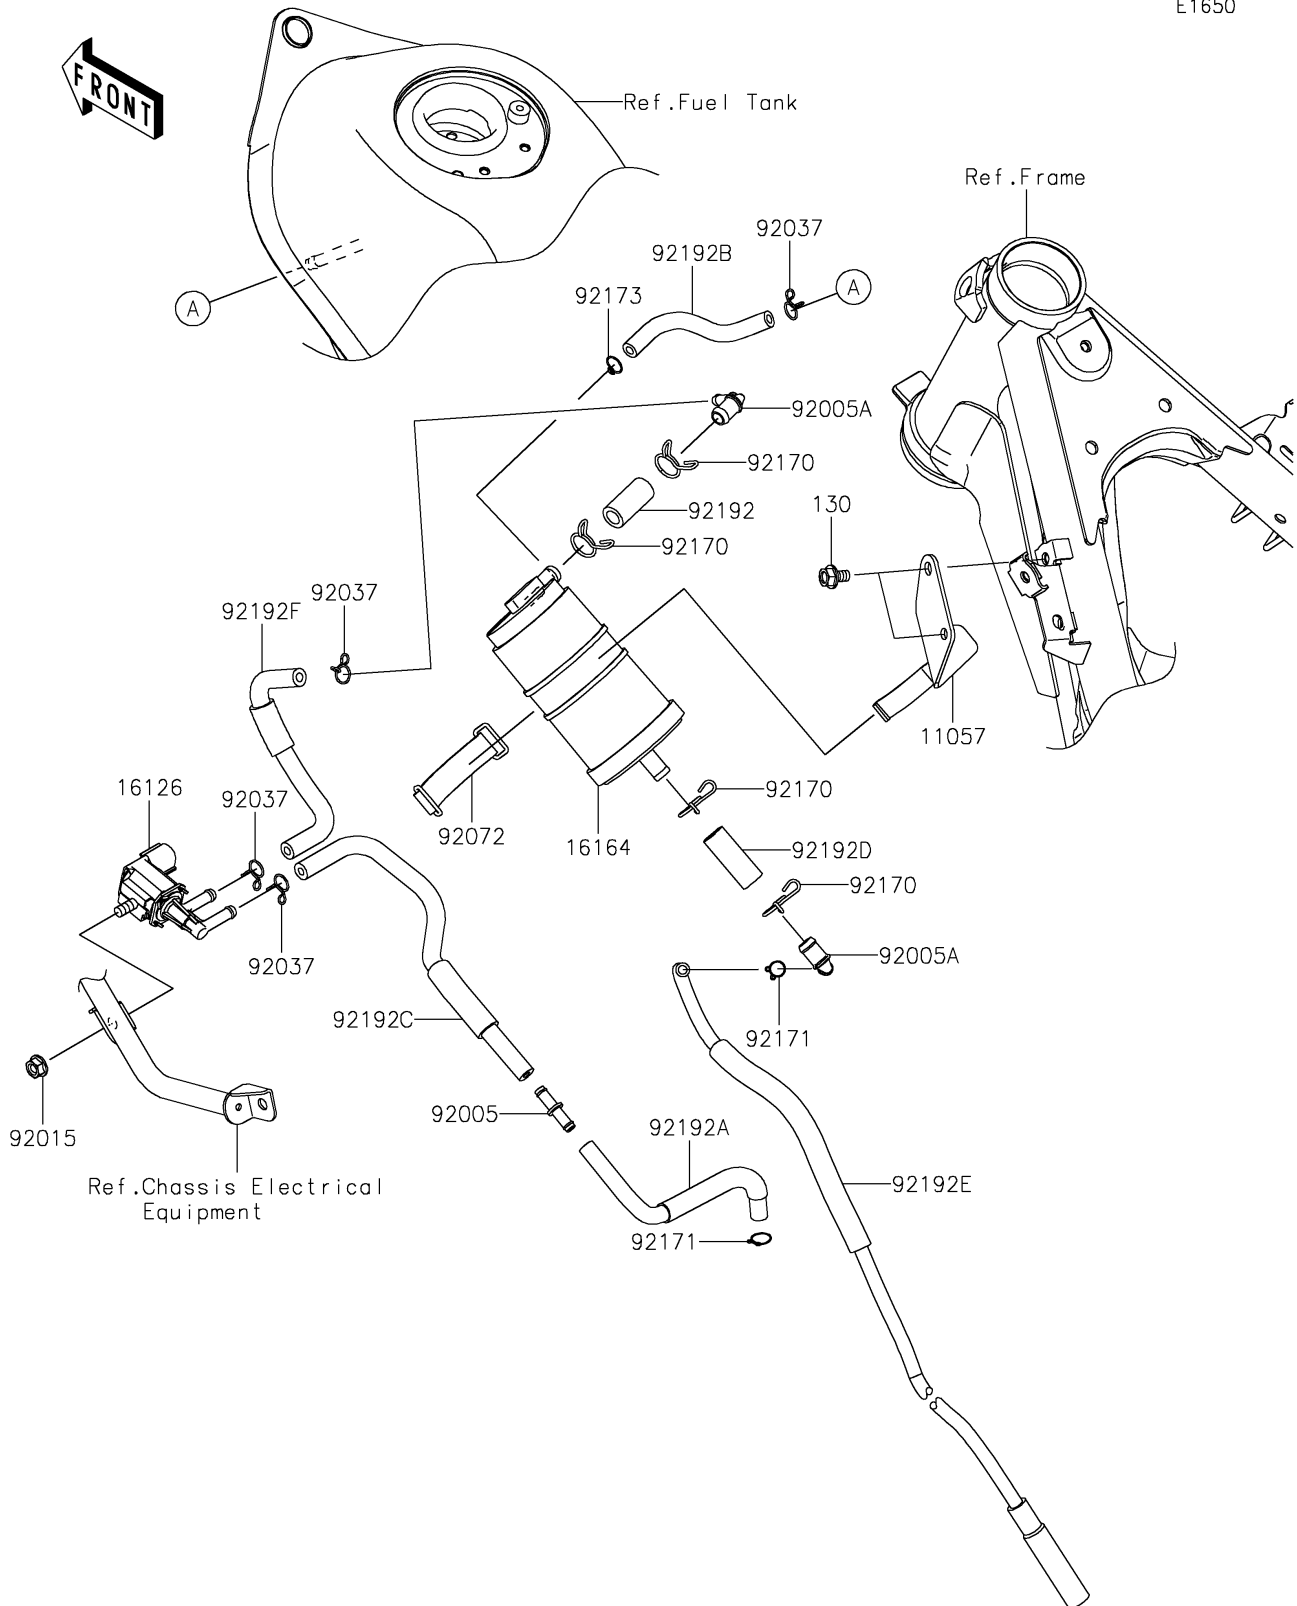

2025 KLX[®] 230 S ABS

PARTS DIAGRAM

Fuel Evaporative System(CA)

E1650

2025 KLX[®] 230 S ABS

PARTS LIST

Fuel Evaporative System(CA)

ITEM NAME

PART NUMBER

QUANTITY
