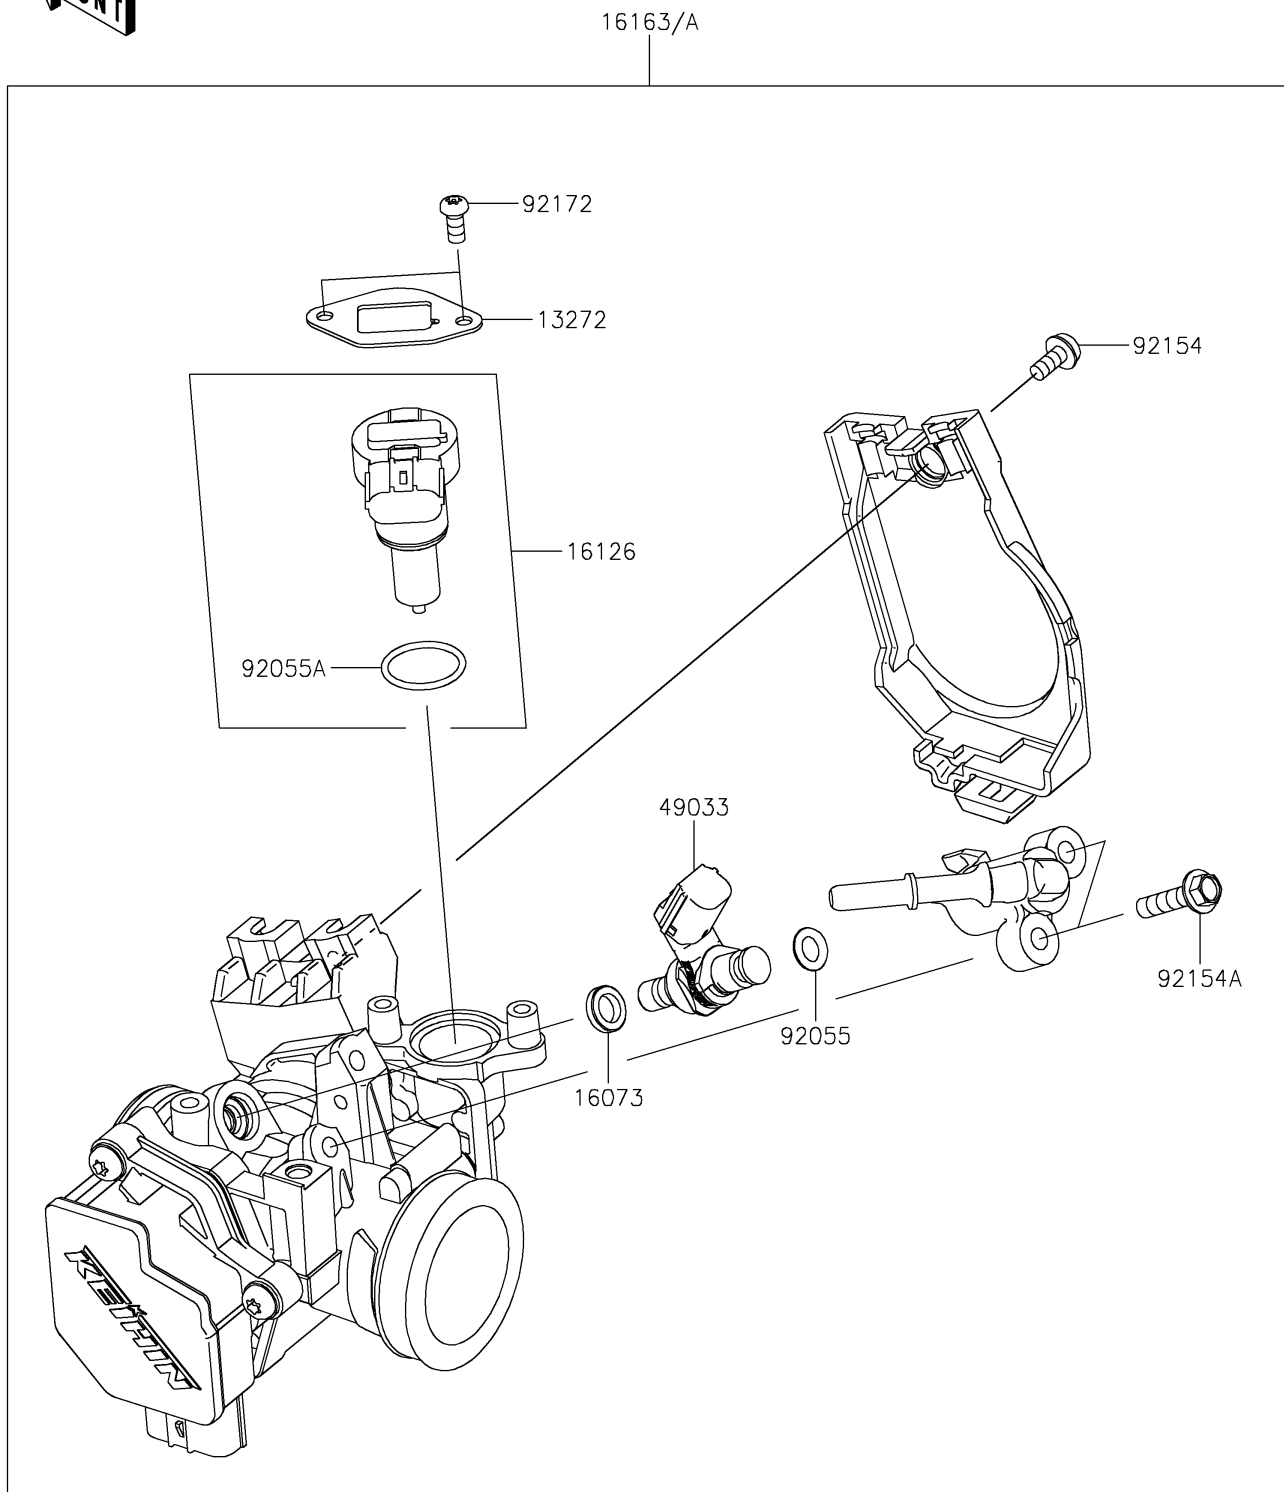

2025 KLX[®] 230 S ABS

PARTS DIAGRAM

Throttle

E1510

2025 KLX[®] 230 S ABS

PARTS LIST

Throttle

ITEM NAME

PART NUMBER

QUANTITY
