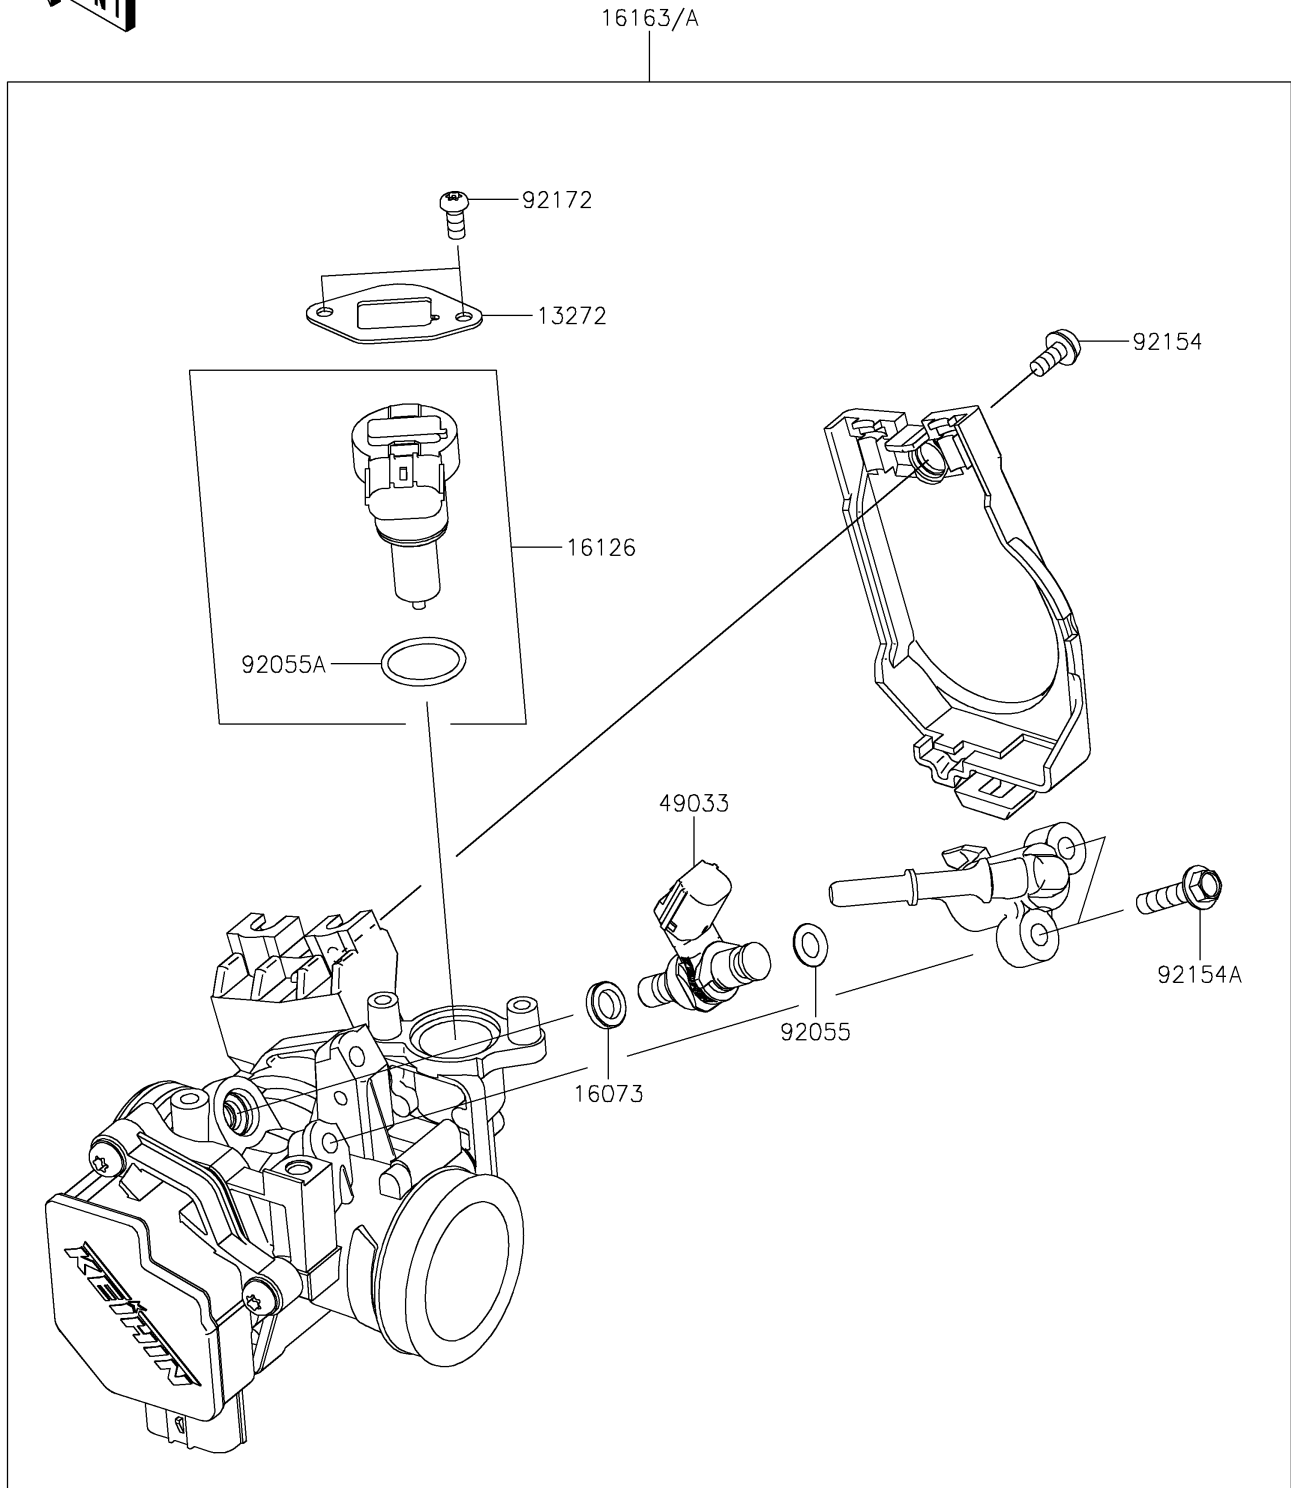

2024 KLX230 S ABS

PARTS DIAGRAM

Throttle

E1510

2024 KLX230 S ABS

PARTS LIST

Throttle

ITEM NAME

PART NUMBER

QUANTITY
