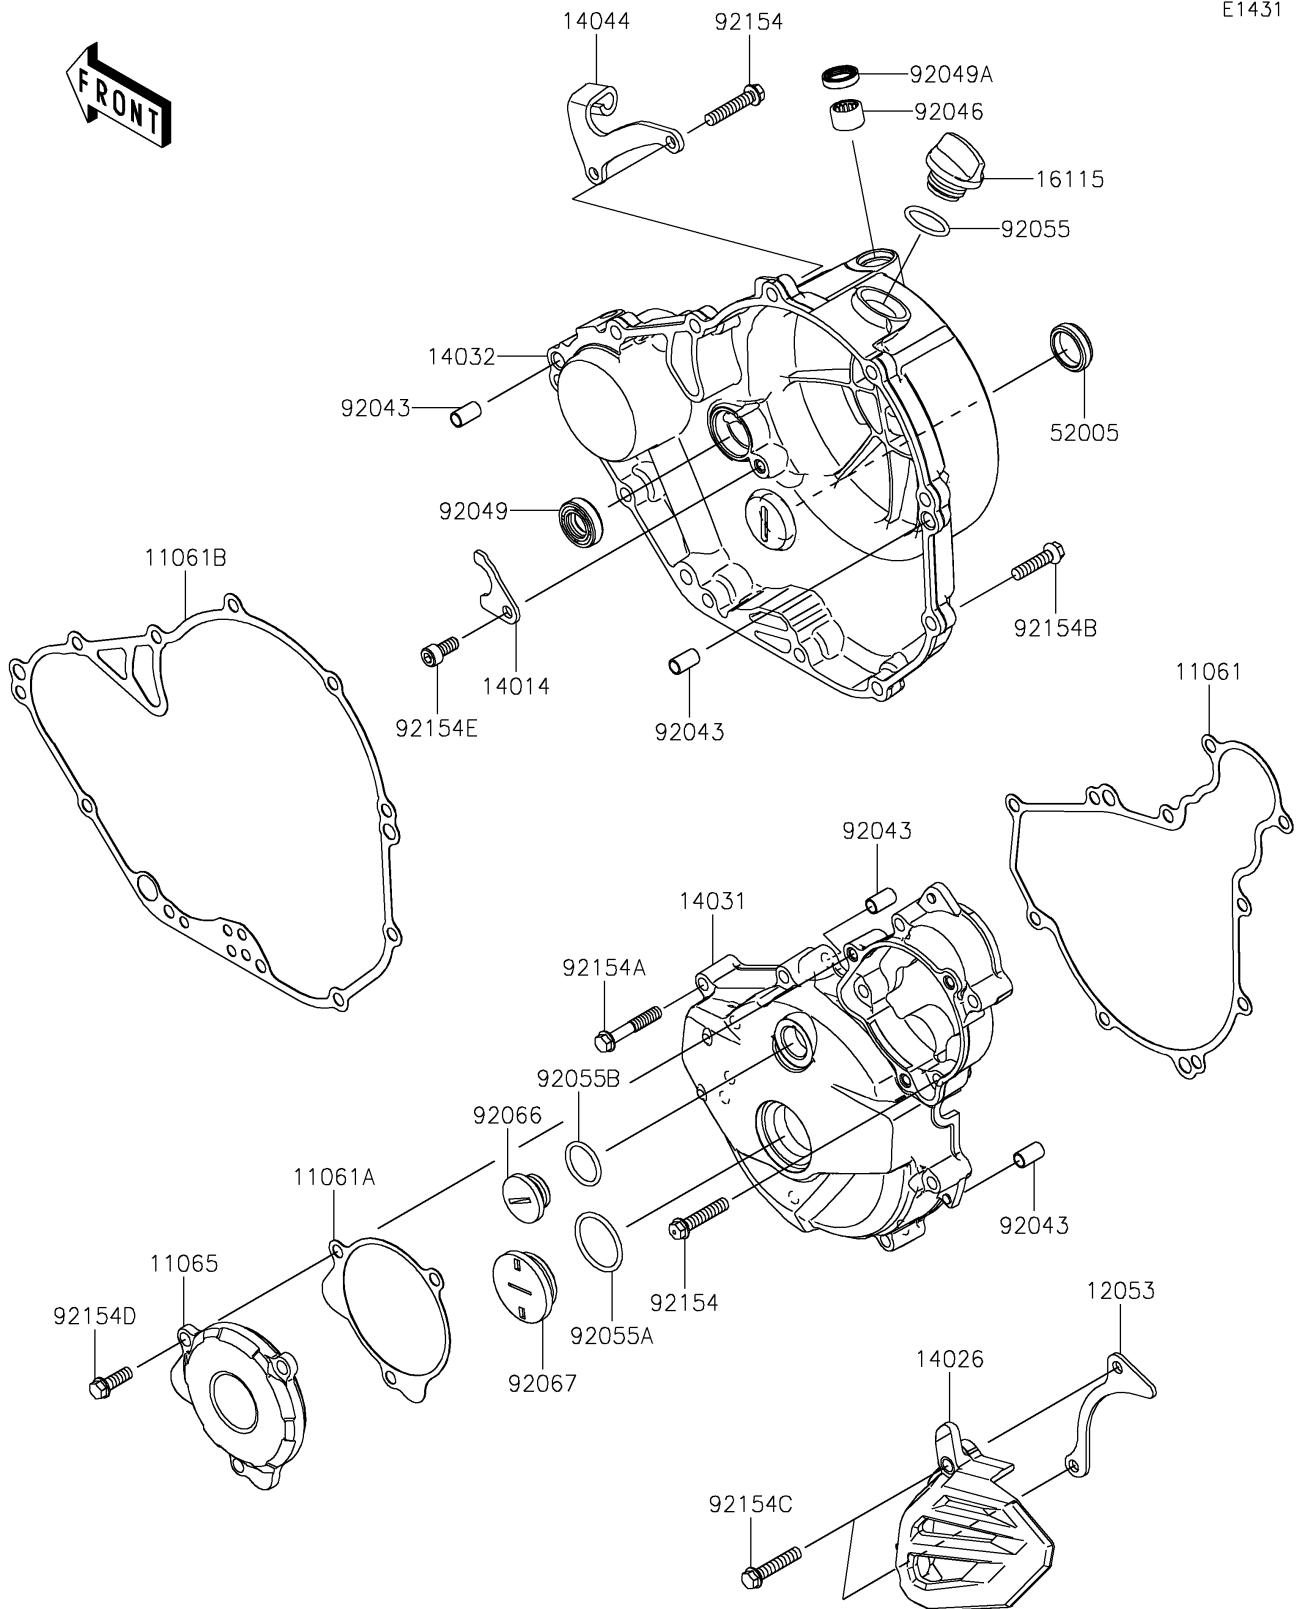

2026 KLX[®] 230 S ABS

PARTS DIAGRAM

Engine Cover(s)

E1431

2026 KLX[®] 230 S ABS

PARTS LIST

Engine Cover(s)

ITEM NAME

PART NUMBER

QUANTITY
