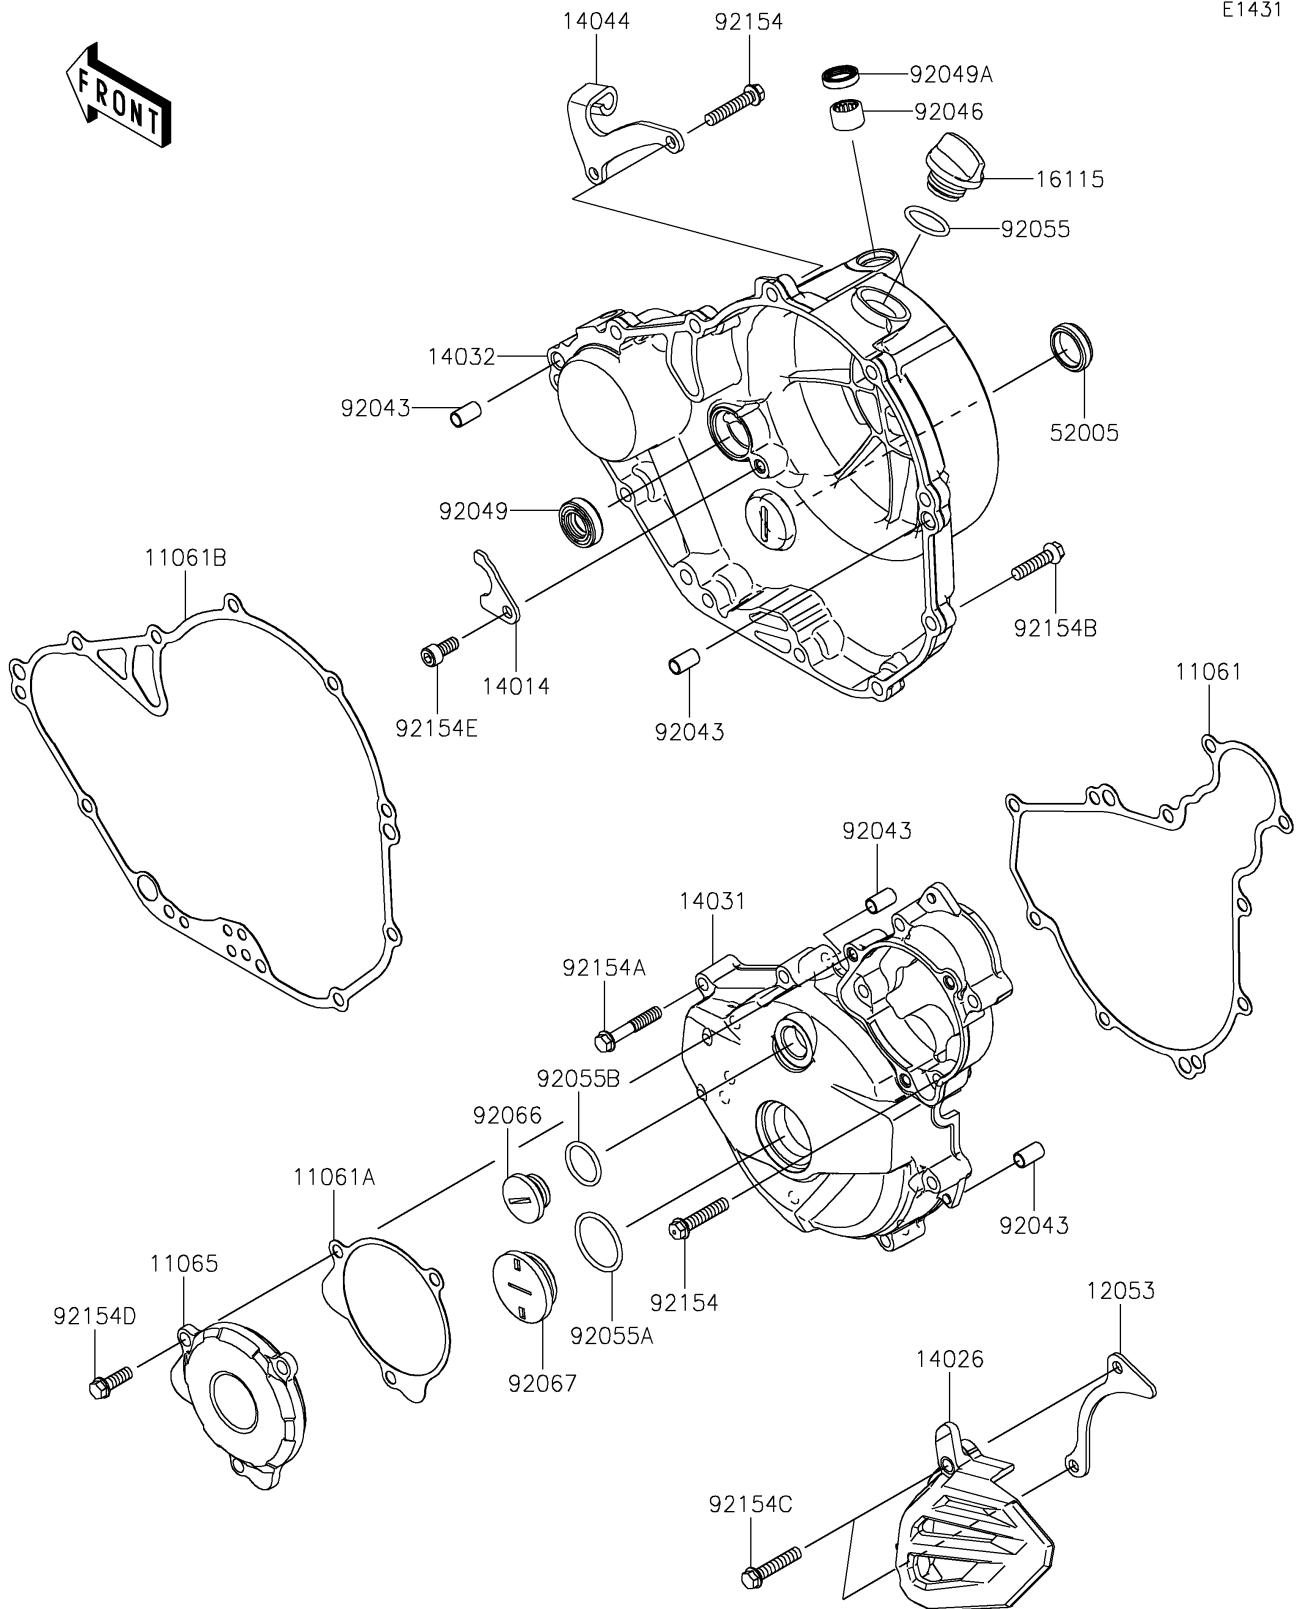

2025 KLX[®] 230 S ABS

PARTS DIAGRAM

Engine Cover(s)

E1431

2025 KLX[®] 230 S ABS

PARTS LIST

Engine Cover(s)

ITEM NAME

PART NUMBER

QUANTITY
