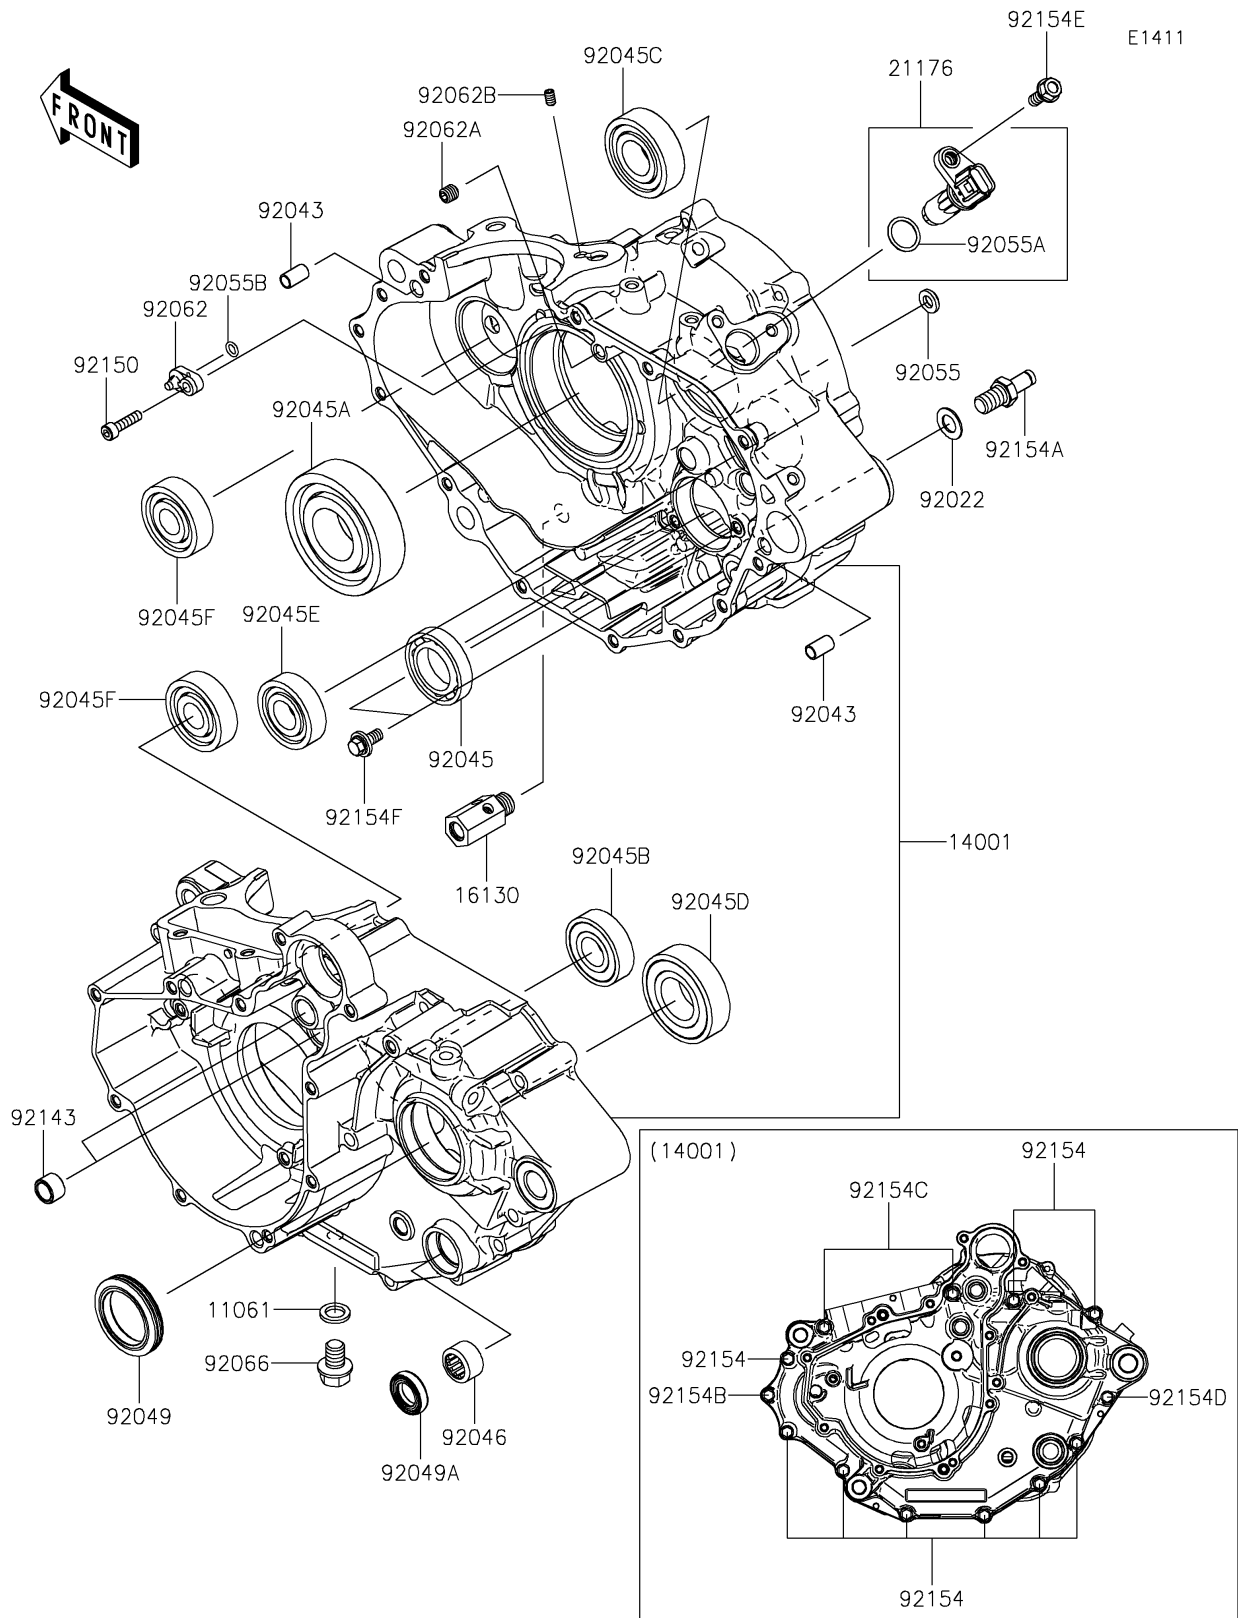

2026 KLX[®] 230 S ABS

PARTS DIAGRAM

Crankcase

2026 KLX[®] 230 S ABS

PARTS LIST

Crankcase

ITEM NAME

PART NUMBER

QUANTITY
