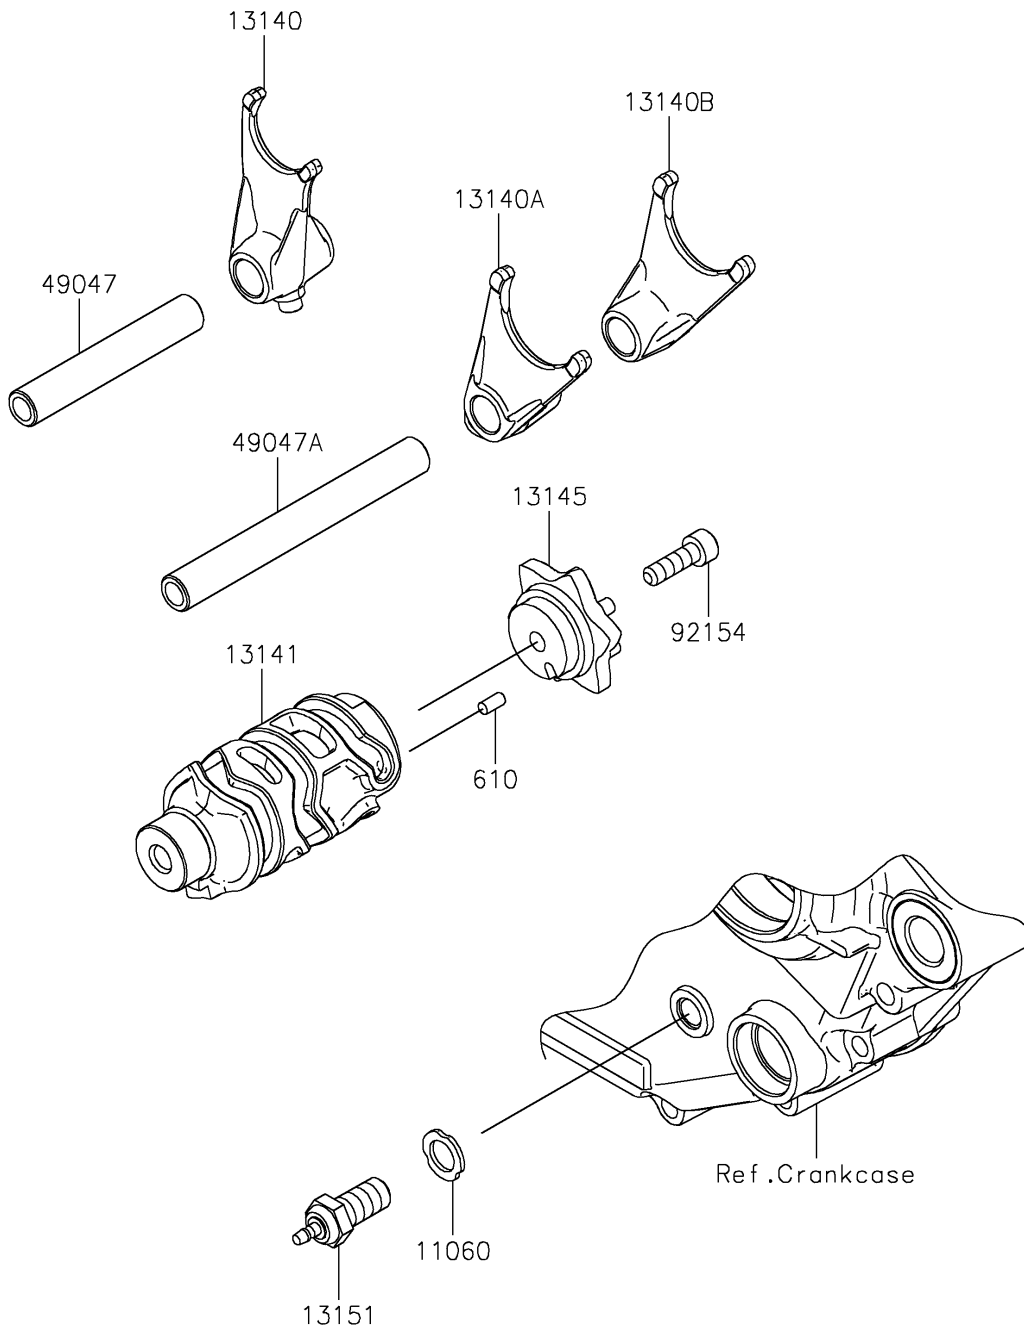

2025 KLX230 S ABS

PARTS DIAGRAM

Gear Change Drum/Shift Fork(s)

E1362

2025 KLX230 S ABS

PARTS LIST

Gear Change Drum/Shift Fork(s)

ITEM NAME

PART NUMBER

QUANTITY
