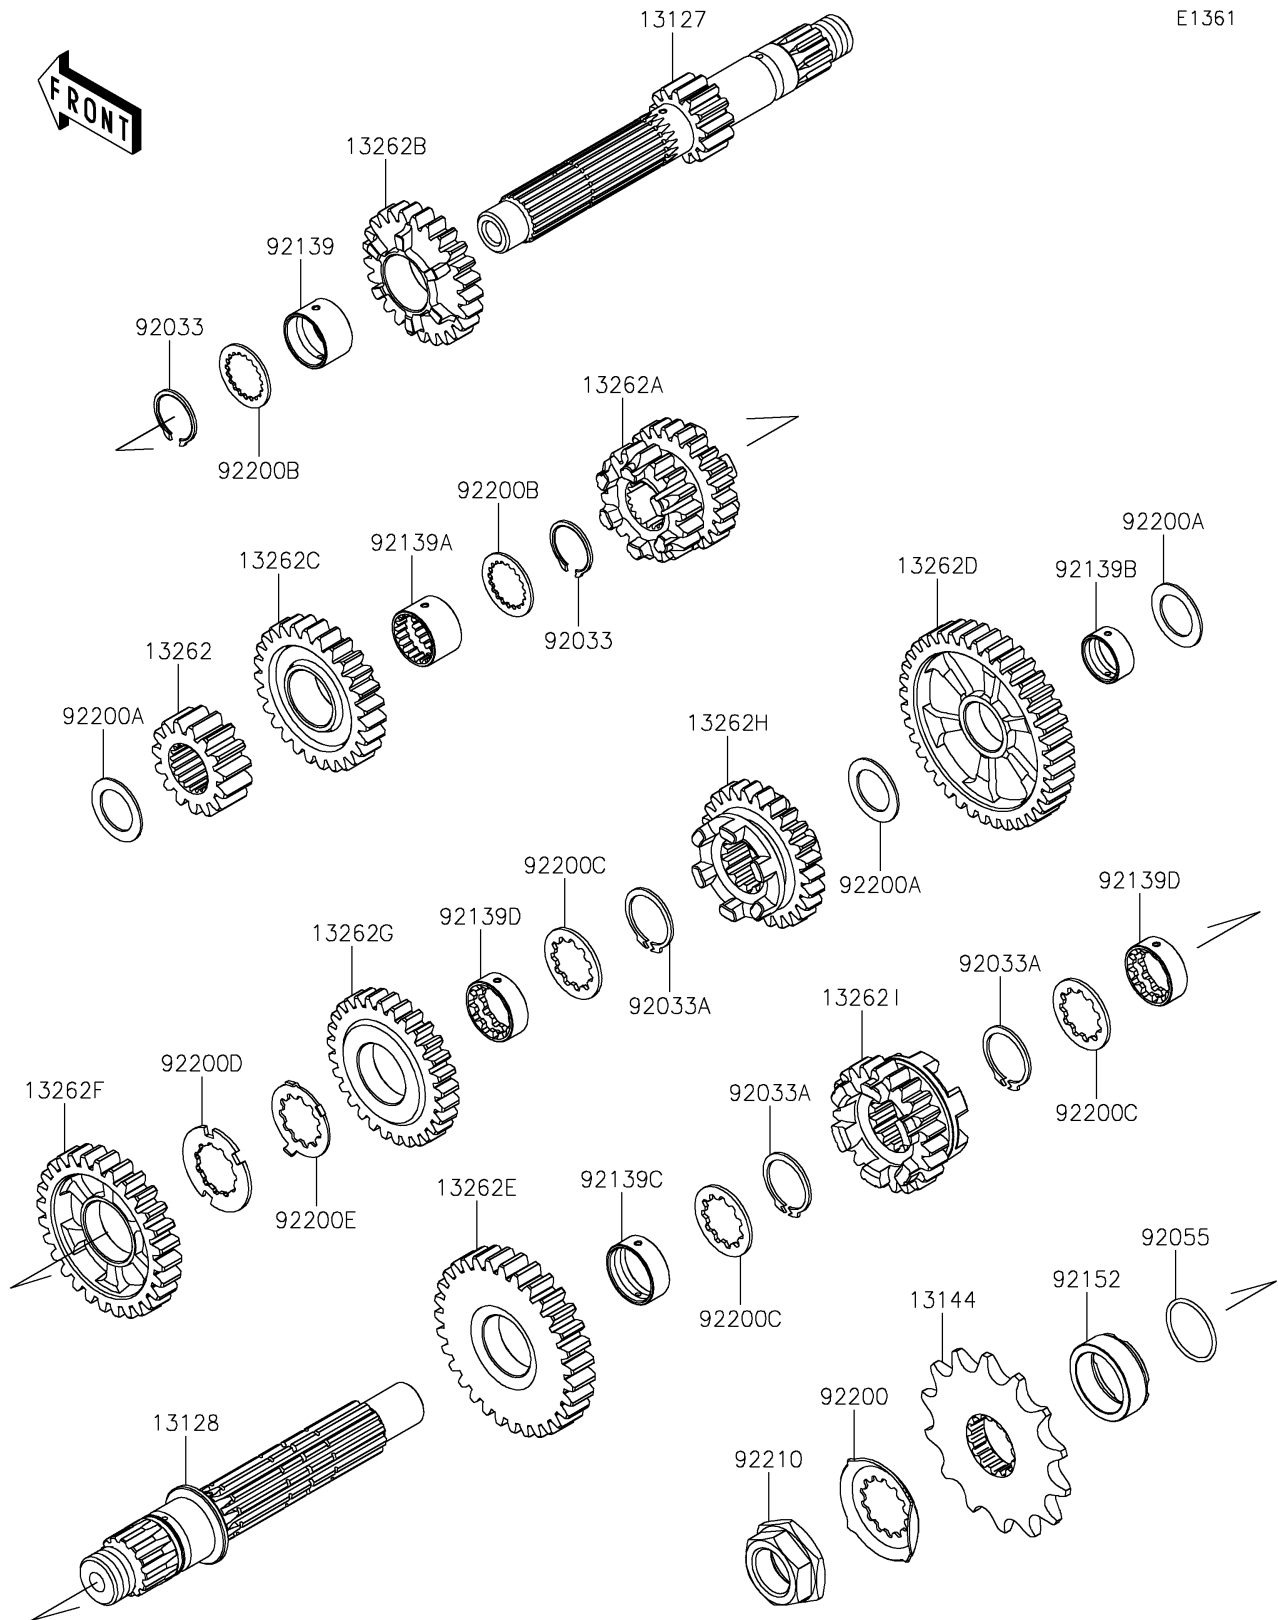

2026 KLX230 S ABS

PARTS DIAGRAM

Transmission

E1361

2026 KLX230 S ABS

PARTS LIST

Transmission

ITEM NAME	PART NUMBER	QUANTITY
SHAFT-TRANSMISSION INPUT (Ref # 13127)	13127-0698	1
SHAFT-TRANSMISSION OUTPUT (Ref # 13128)	13128-0712	1
SPROCKET-OUTPUT,14T (Ref # 13144)	13144-0599	1
GEAR,INPUT 2ND,15T (Ref # 13262)	13262-1368	1
GEAR,INPUT 3RD&4TH,18T&23T (Ref # 13262A)	13262-1369	1
GEAR,INPUT 5TH,25T (Ref # 13262B)	13262-1370	1
GEAR,INPUT 6TH,27T (Ref # 13262C)	13262-1371	1
GEAR,OUTPUT LOW,39T (Ref # 13262D)	13262-1372	1
GEAR,OUTPUT 2ND,31T (Ref # 13262E)	13262-1373	1
GEAR,OUTPUT 3RD,28T (Ref # 13262F)	13262-1374	1
GEAR,OUTPUT 4TH,29T (Ref # 13262G)	13262-1375	1
GEAR,OUTPUT 5TH,26T (Ref # 13262H)	13262-1376	1
GEAR,OUTPUT 6TH,23T (Ref # 13262I)	13262-1377	1
RING-SNAP (Ref # 92033)	92033-0798	2
RING-SNAP (Ref # 92033A)	92033-0799	3
RING-O,21.5X1.5 (Ref # 92055)	92055-1787	1
BUSHING,20X23X14 (Ref # 92139)	92139-0917	1
BUSHING,17.9X23X14.5 (Ref # 92139A)	92139-0918	1
BUSHING,17X20X8.5 (Ref # 92139B)	92139-0919	1
BUSHING,22X25X8.5 (Ref # 92139C)	92139-0920	1
BUSHING,18.7X25X8.6 (Ref # 92139D)	92139-0921	2
COLLAR (Ref # 92152)	92152-1350	1
WASHER (Ref # 92200)	92200-1720	1
WASHER,17.2X26X1 (Ref # 92200A)	92200-2223	3
WASHER,20X26X1.2 (Ref # 92200B)	92200-2224	2
WASHER,22.3X29X1.5 (Ref # 92200C)	92200-2226	3
WASHER (Ref # 92200D)	92200-2227	1
WASHER (Ref # 92200E)	92200-2228	1
NUT,20MM (Ref # 92210)	92210-0850	1