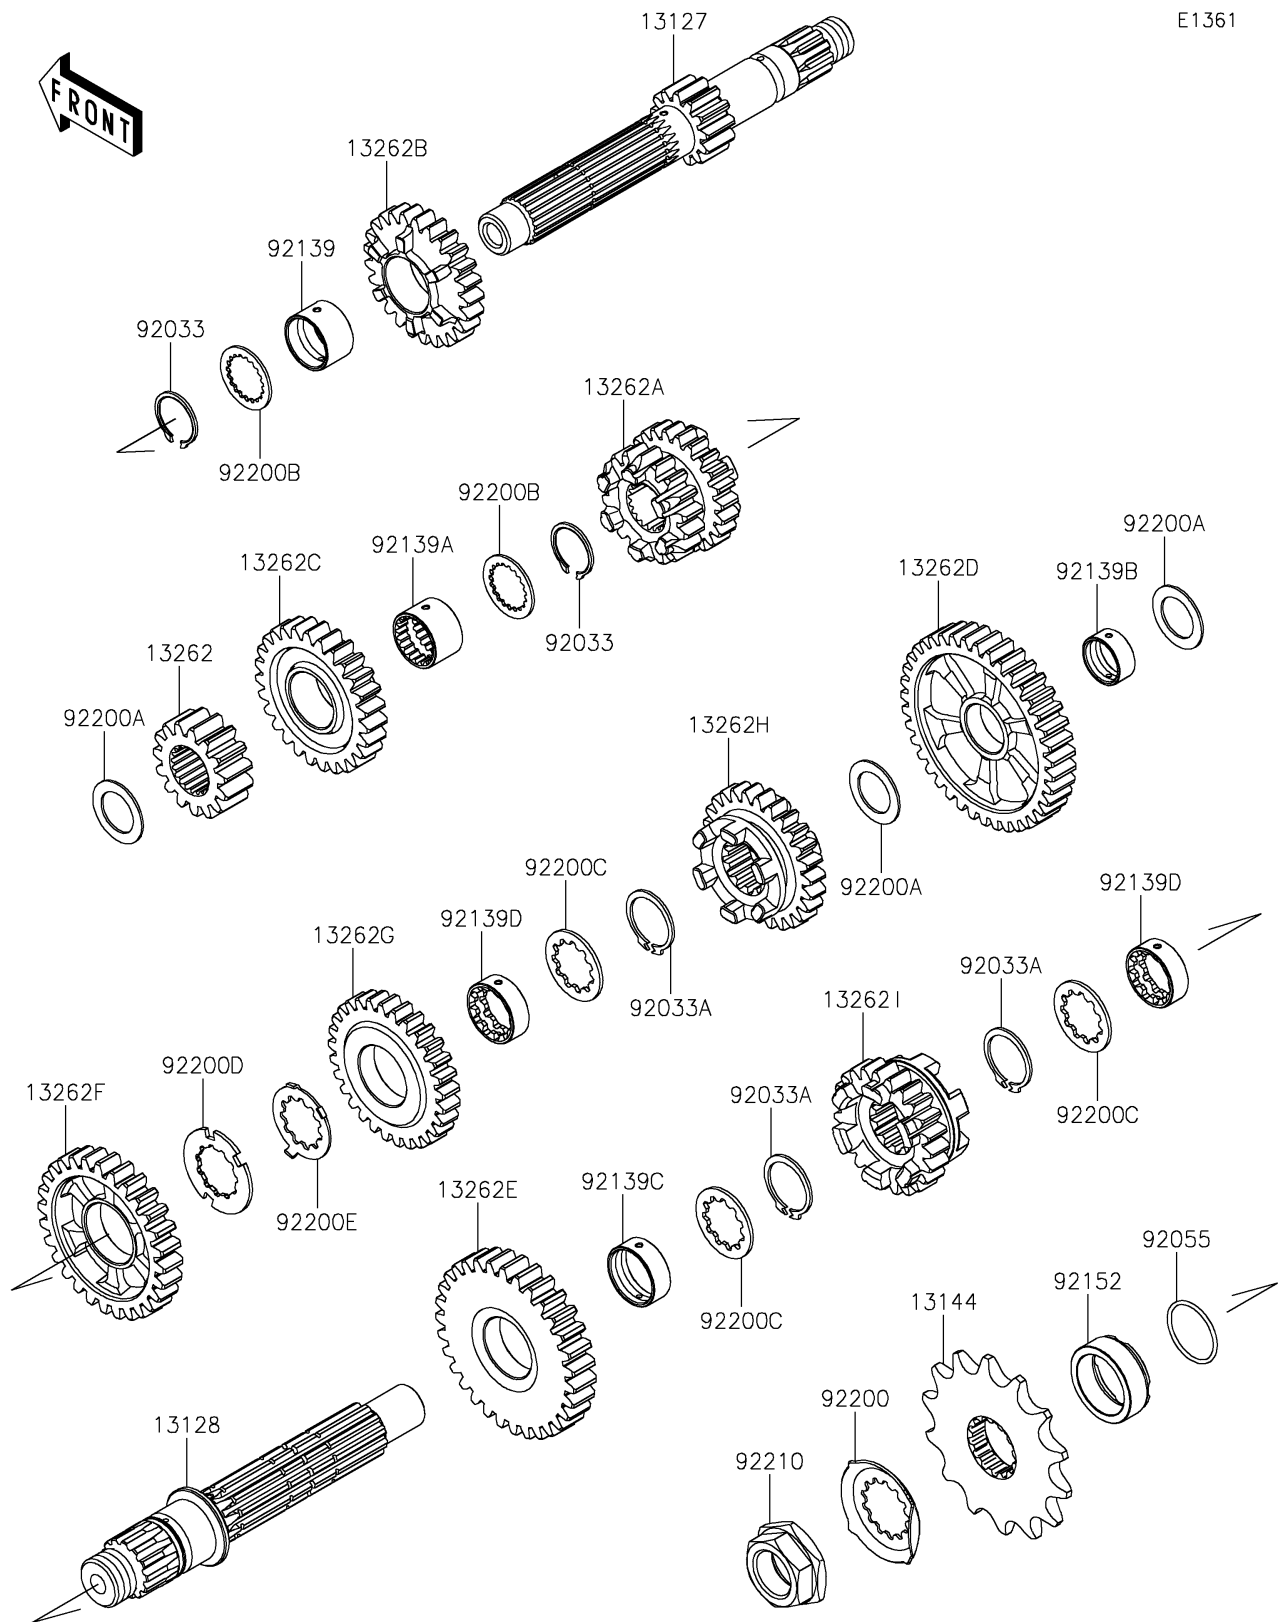

2025 KLX[®] 230 S ABS

PARTS DIAGRAM

Transmission

2025 KLX[®] 230 S ABS

PARTS LIST

Transmission

ITEM NAME

PART NUMBER

QUANTITY
