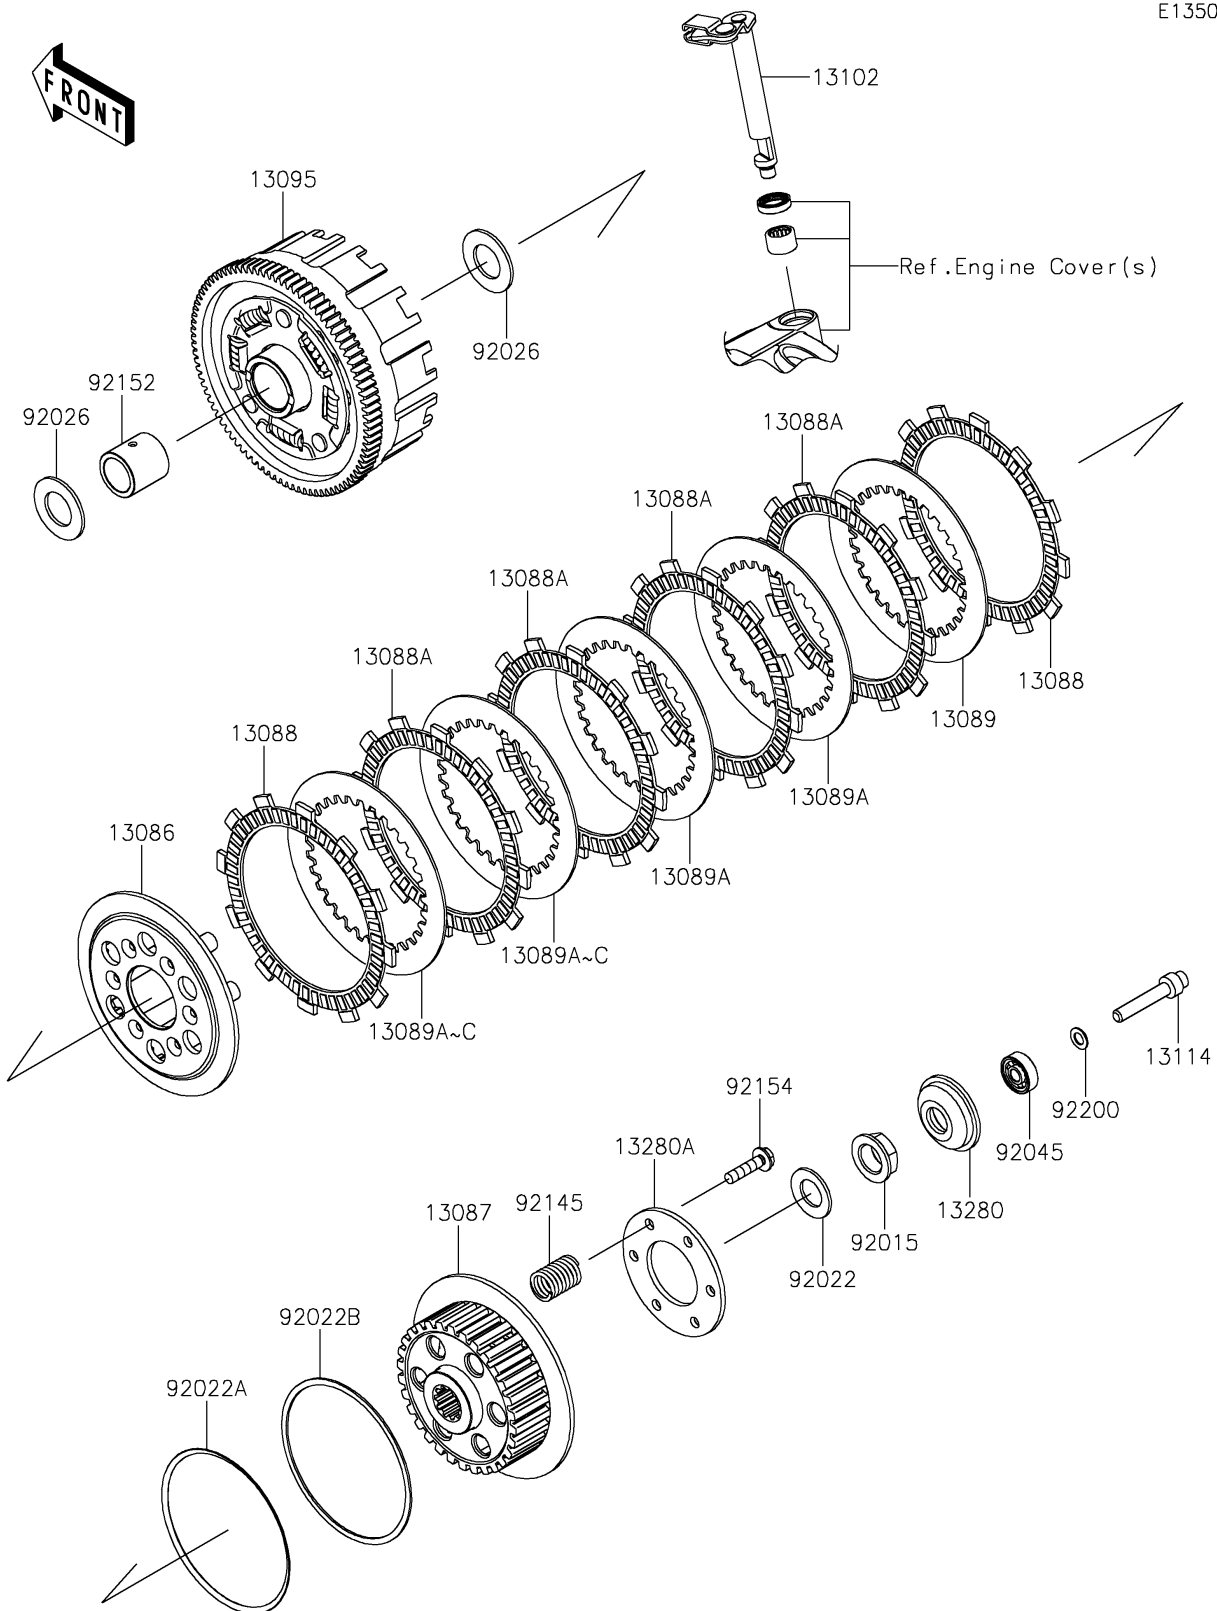

2025 KLX[®] 230 S ABS

PARTS DIAGRAM

Clutch

E1350

2025 KLX[®] 230 S ABS

PARTS LIST

Clutch

ITEM NAME

PART NUMBER

QUANTITY
