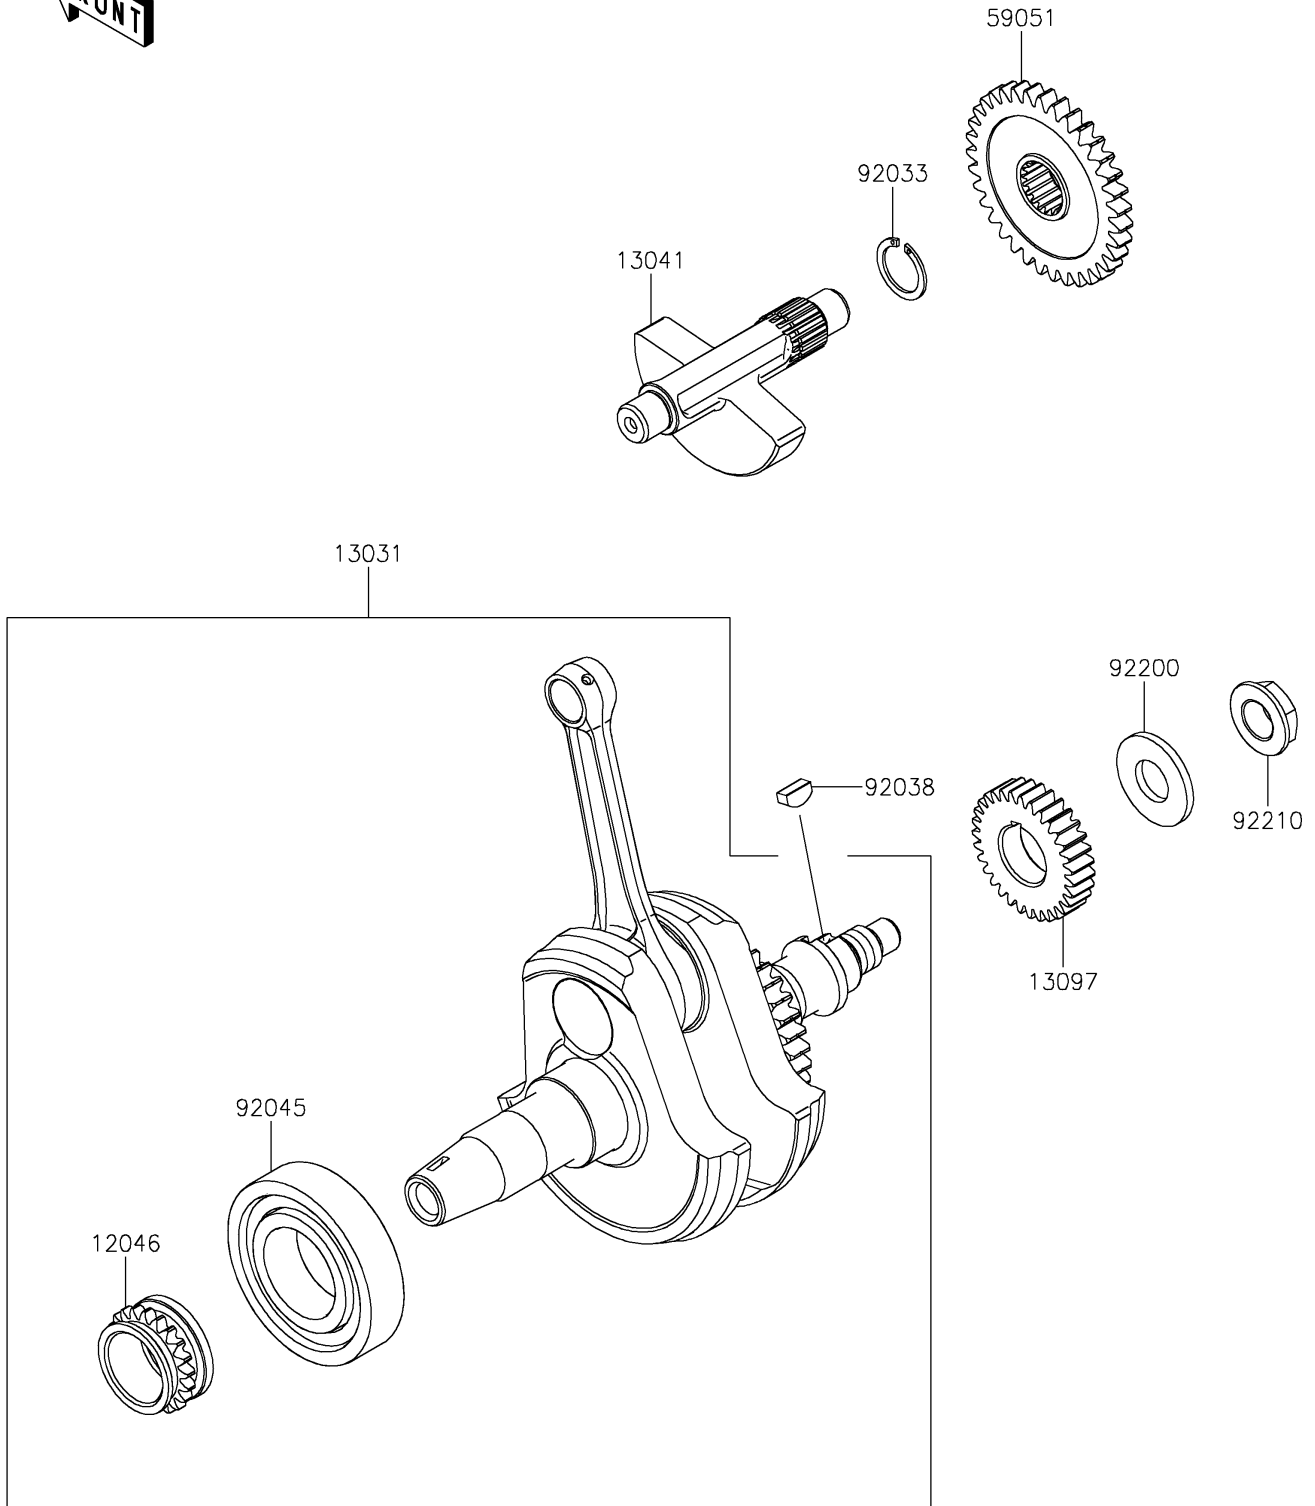

## PARTS DIAGRAM

### Crankshaft

E1321

## PARTS LIST

### Crankshaft

ITEM NAME	PART NUMBER	QUANTITY
SPROCKET,21T (Ref # 12046)	12046-0613	1
CRANKSHAFT-COMP (Ref # 13031)	13031-1522	1
BALANCER (Ref # 13041)	13041-0571	1
GEAR-PRIMARY SPUR,31T (Ref # 13097)	13097-0603	1
GEAR-SPUR,BALANCER,DRIVEN,35T (Ref # 59051)	59051-0864	1
RING-SNAP,18MM (Ref # 92033)	92033-029	1
KEY (Ref # 92038)	92038-1057	1
BEARING-BALL,6207CS17 (Ref # 92045)	92045-0906	1
WASHER,16.3X35X3.2 (Ref # 92200)	92200-0119	1
NUT,16MM (Ref # 92210)	92210-1538	1