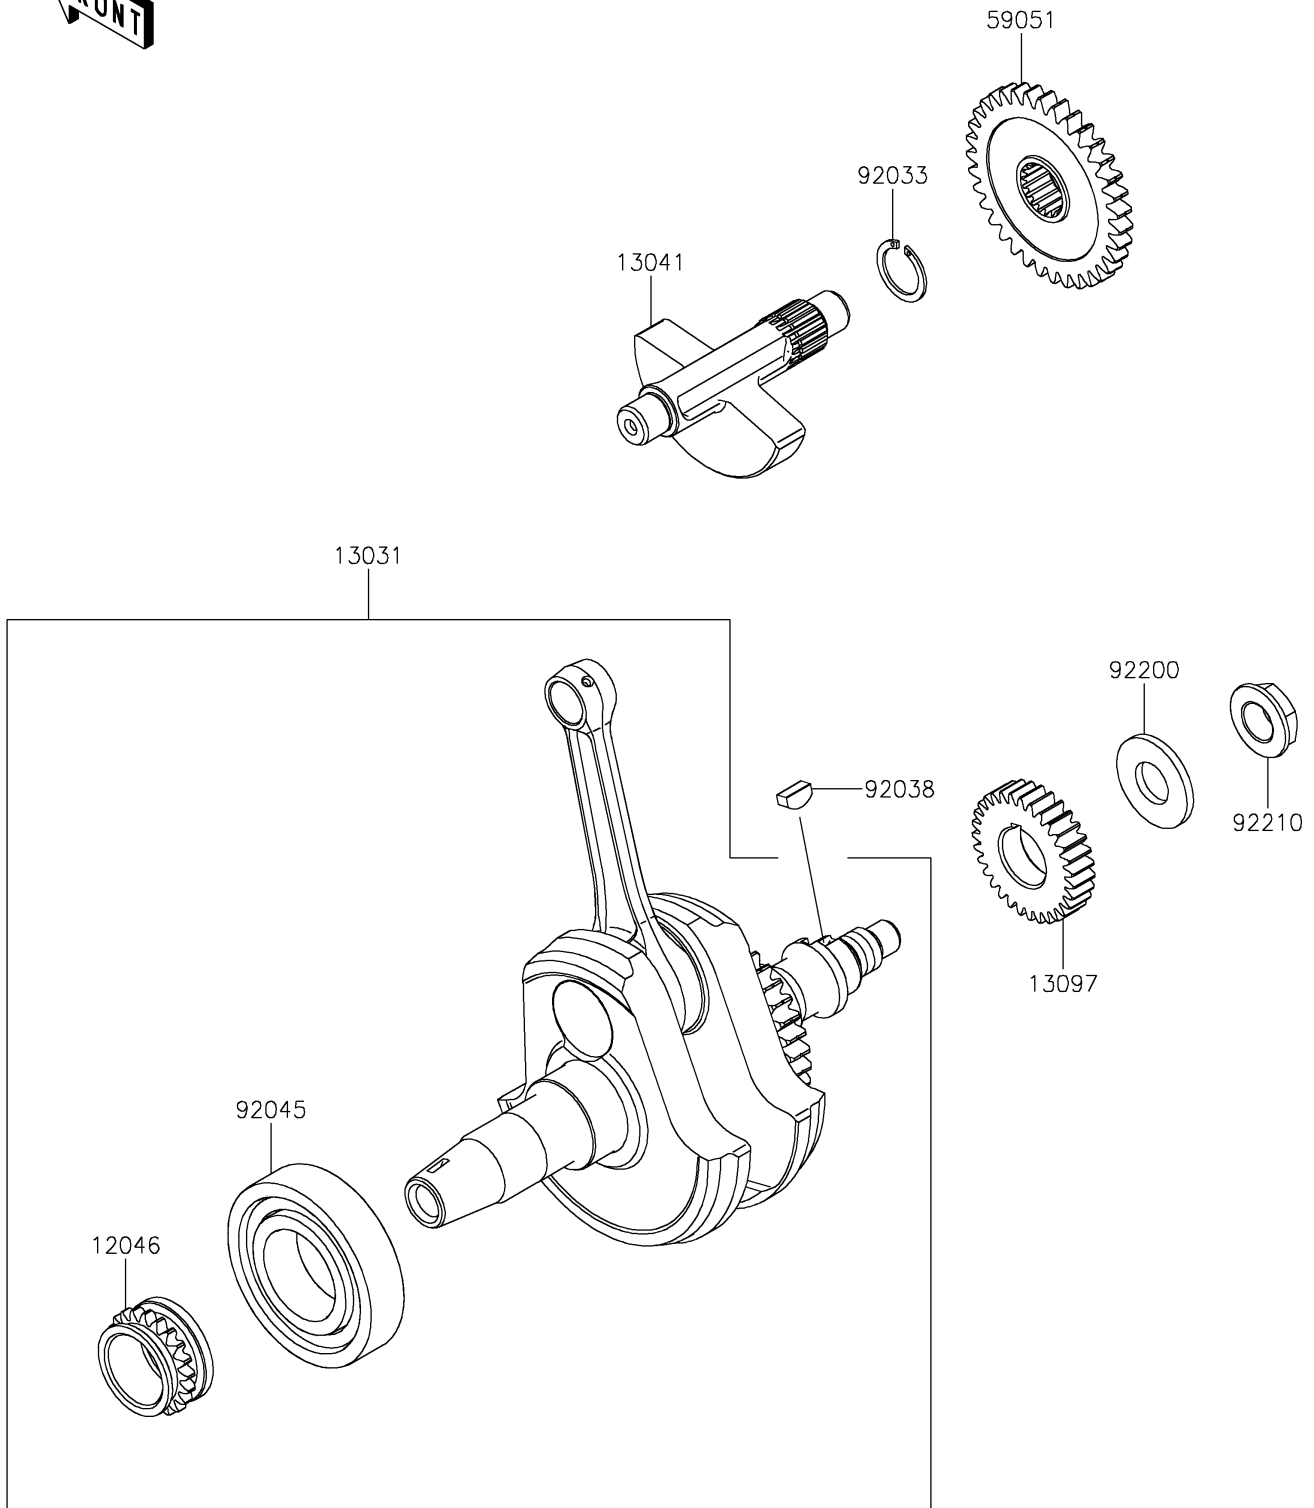

2026 KLX[®] 230 S ABS

PARTS DIAGRAM

Crankshaft

E1321

2026 KLX[®] 230 S ABS

PARTS LIST

Crankshaft

ITEM NAME

PART NUMBER

QUANTITY
