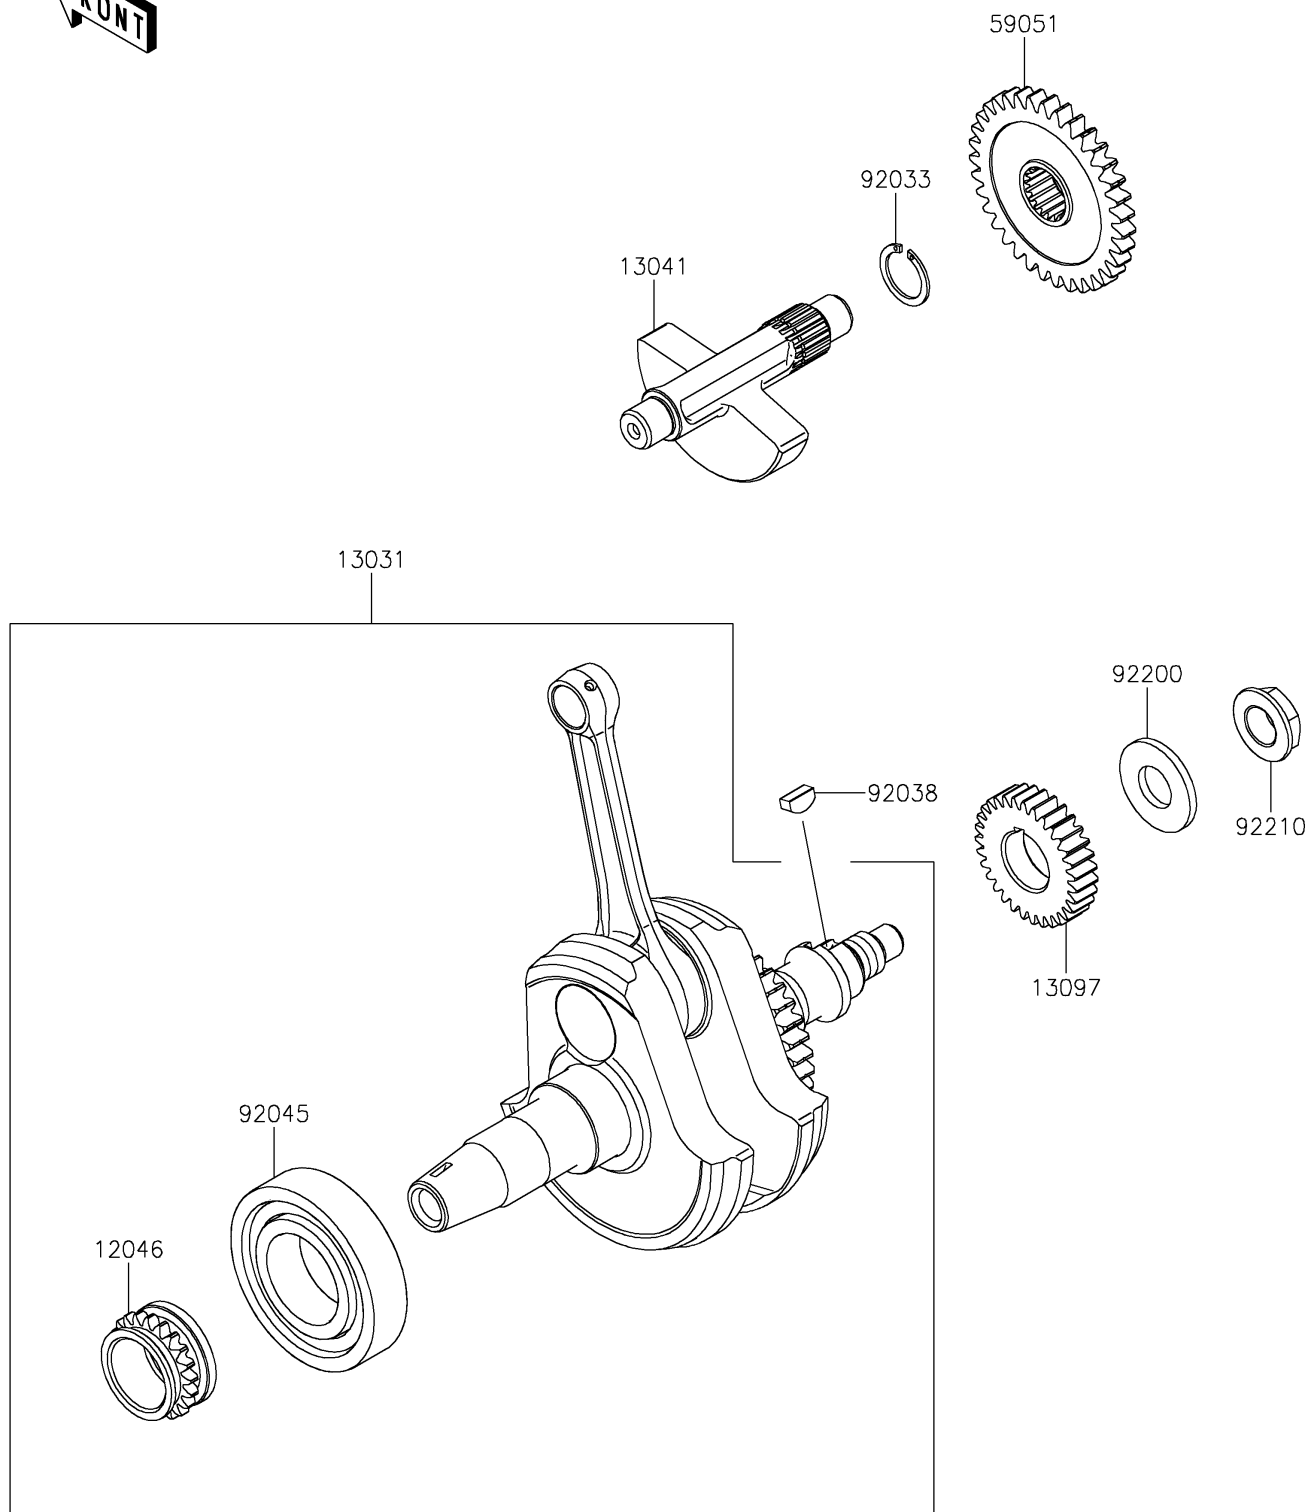

2025 KLX[®] 230 S ABS

PARTS DIAGRAM

Crankshaft

Kawasaki

Let the Good Times Roll[®]

E1321

2025 KLX[®] 230 S ABS

PARTS LIST

Crankshaft

ITEM NAME

PART NUMBER

QUANTITY
