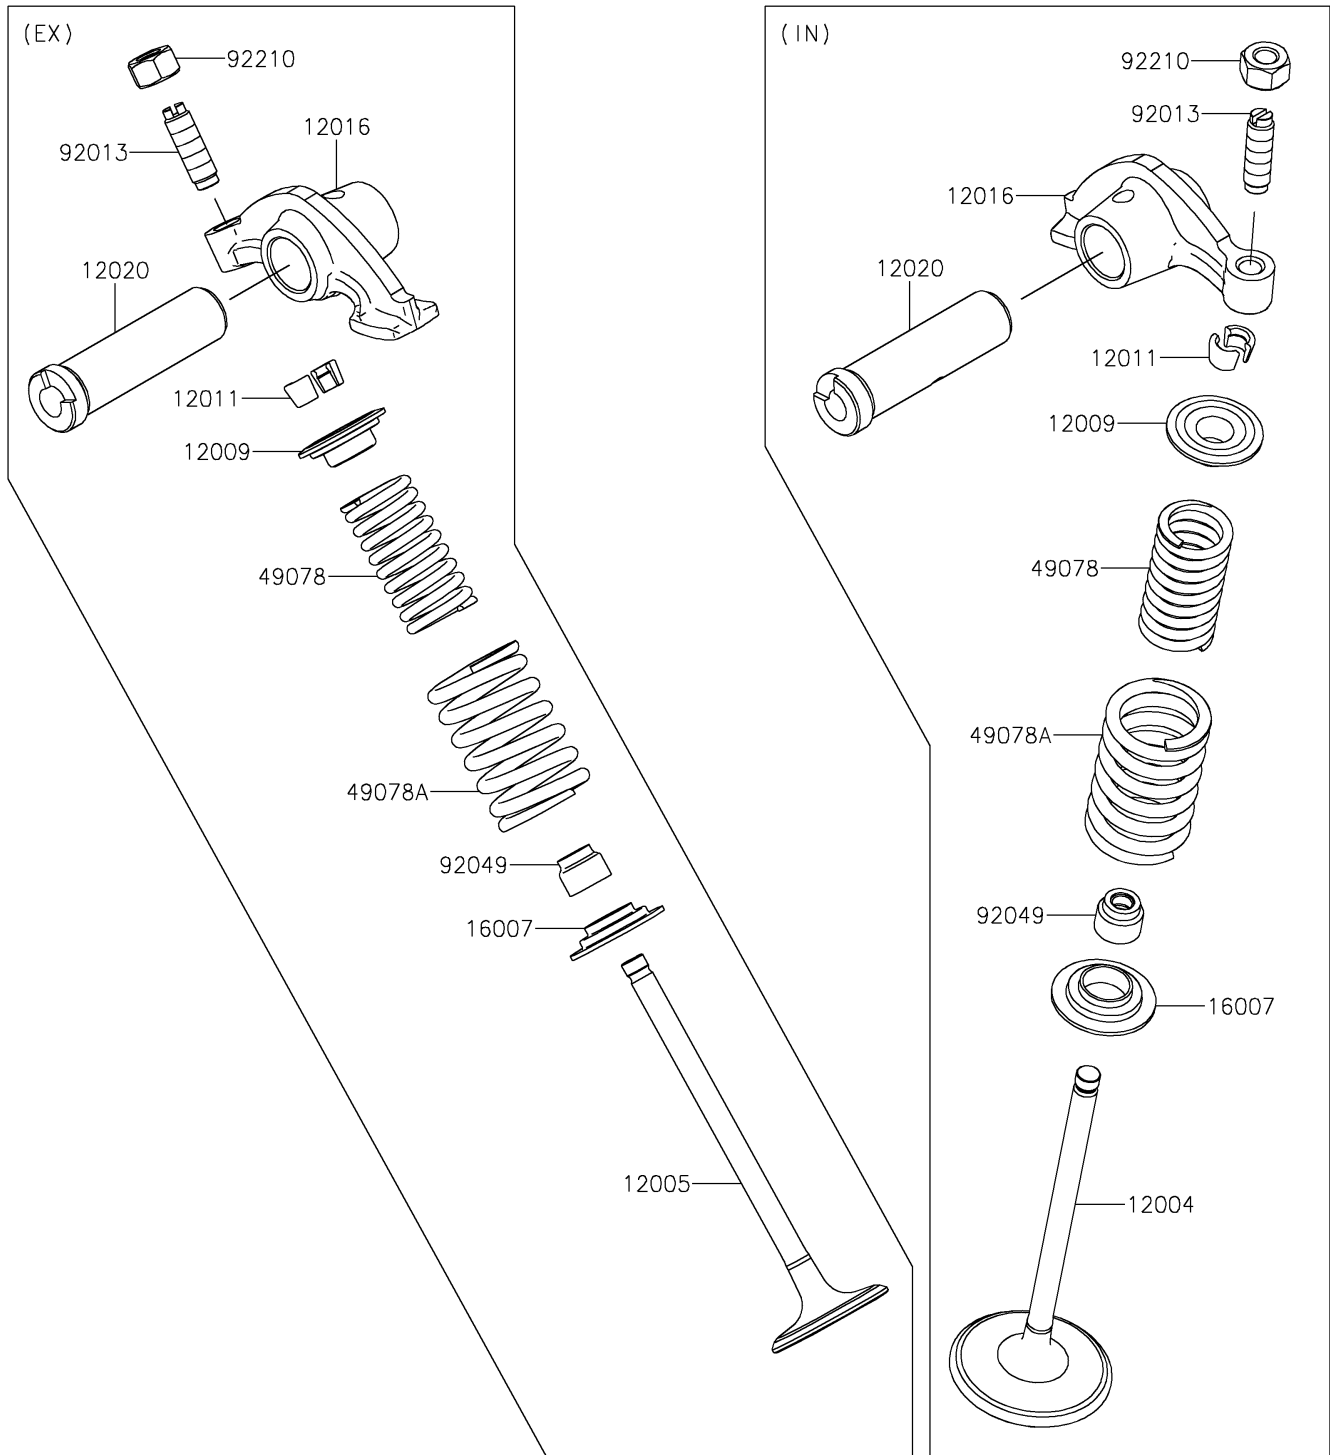

## PARTS DIAGRAM

### Valve(s)

E1210

## PARTS LIST

### Valve(s)

ITEM NAME	PART NUMBER	QUANTITY
VALVE-INTAKE (Ref # 12004)	12004-0780	1
VALVE-EXHAUST (Ref # 12005)	12005-0803	1
RETAINER-VALVE SPRING (Ref # 12009)	12009-0721	2
COLLET (Ref # 12011)	12011-1003	4
ARM-ROCKER (Ref # 12016)	12016-0728	2
SHAFT-ROCKER (Ref # 12020)	12020-0030	2
SEAT-SPRING (Ref # 16007)	16007-0787	2
SPRING-ENGINE VALVE (Ref # 49078)	49078-0756	2
SPRING-ENGINE VALVE (Ref # 49078A)	49078-0757	2
SCREW,6MM (Ref # 92013)	92013-009	2
SEAL-OIL,RVC2-5.5X8.5X8.3 (Ref # 92049)	92049-1062	2
NUT,6MM (Ref # 92210)	92210-1490	2