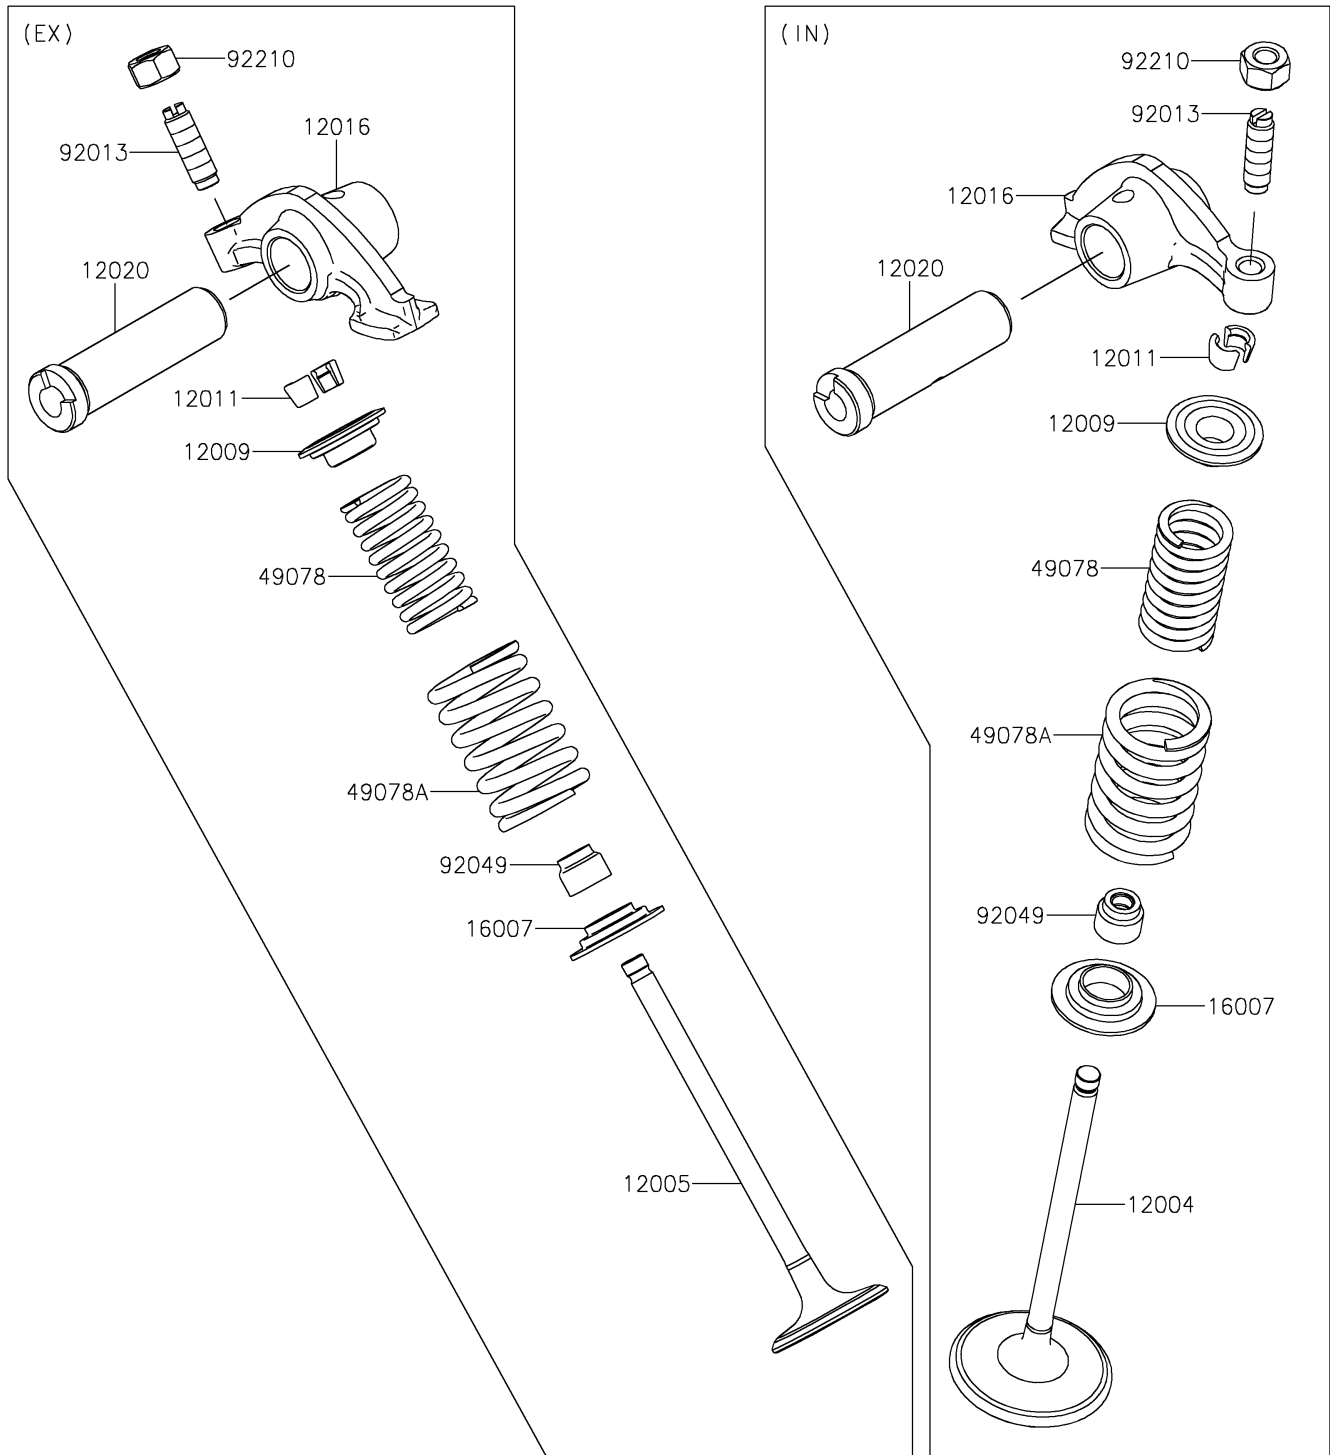

2024 KLX230 S ABS

PARTS DIAGRAM

Valve(s)

E1210

2024 KLX230 S ABS

PARTS LIST

Valve(s)

ITEM NAME

PART NUMBER

QUANTITY
