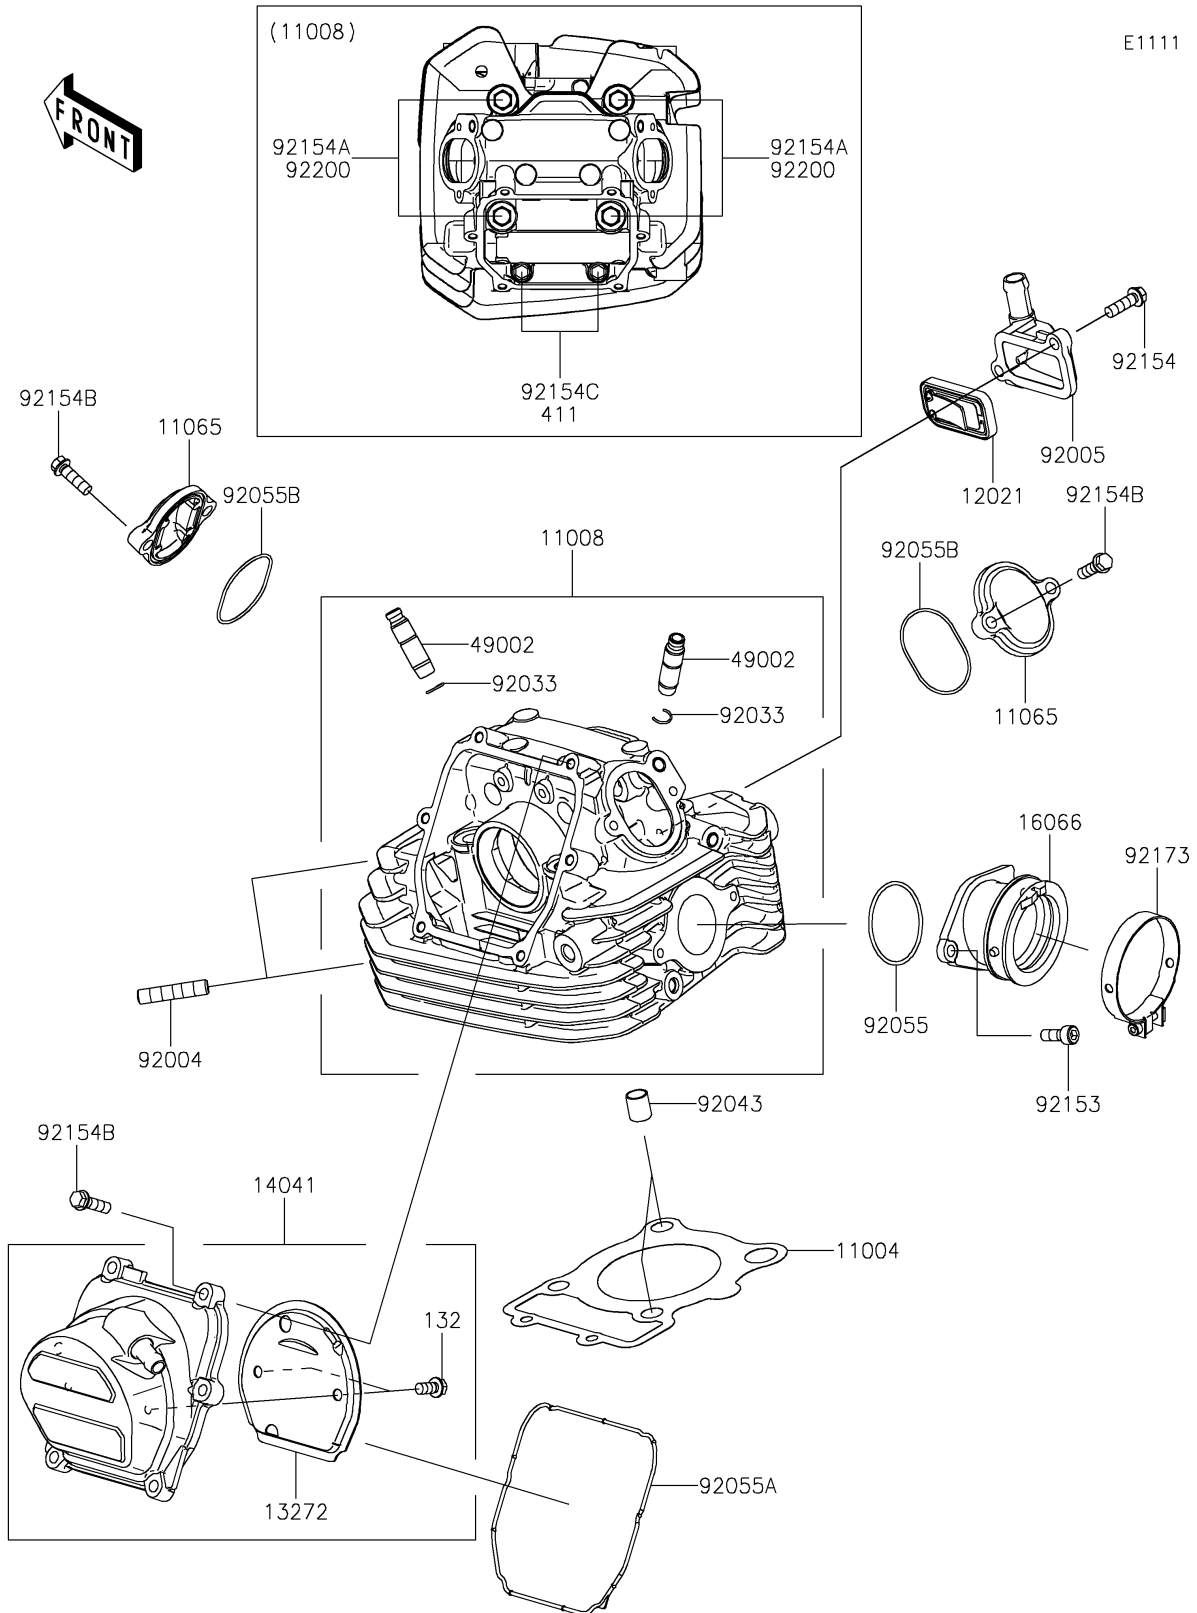

2026 KLX[®] 230 S ABS

PARTS DIAGRAM

Cylinder Head

2026 KLX[®] 230 S ABS

PARTS LIST

Cylinder Head

ITEM NAME

PART NUMBER

QUANTITY
