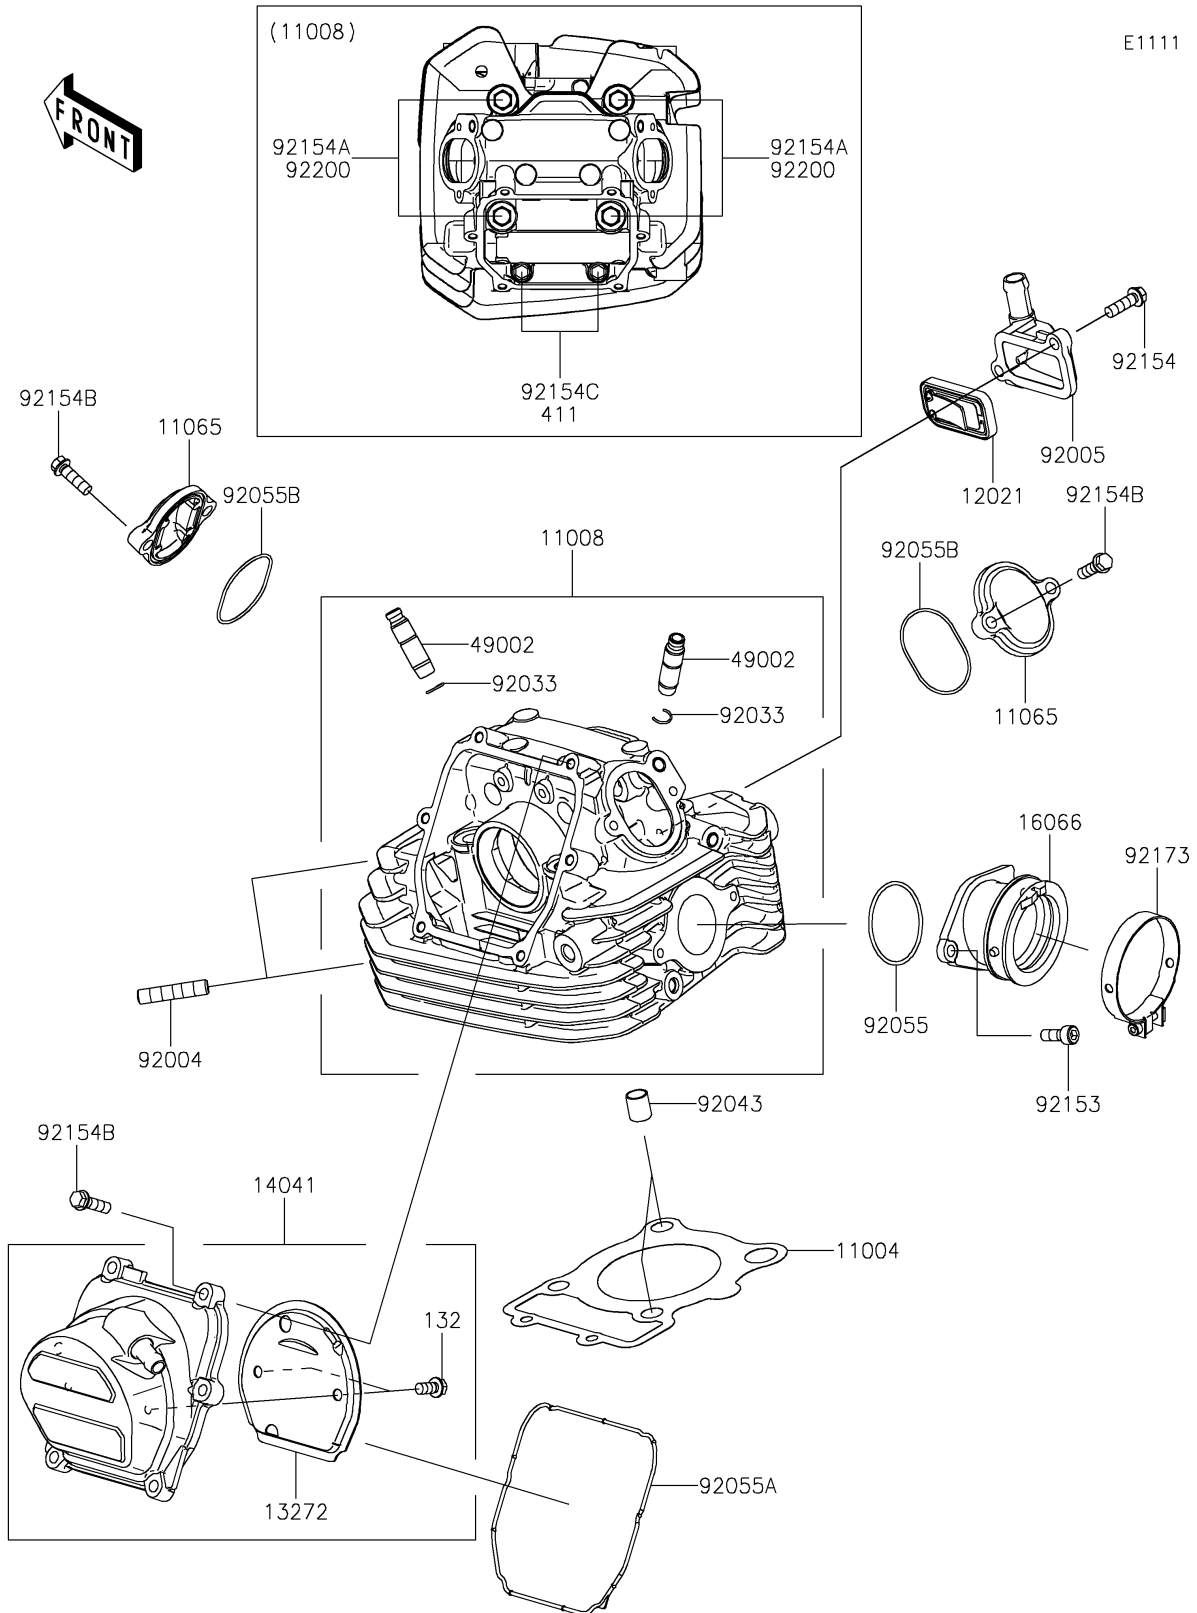

2024 KLX230 S ABS

PARTS DIAGRAM

Cylinder Head

2024 KLX230 S ABS

PARTS LIST

Cylinder Head

ITEM NAME

PART NUMBER

QUANTITY
