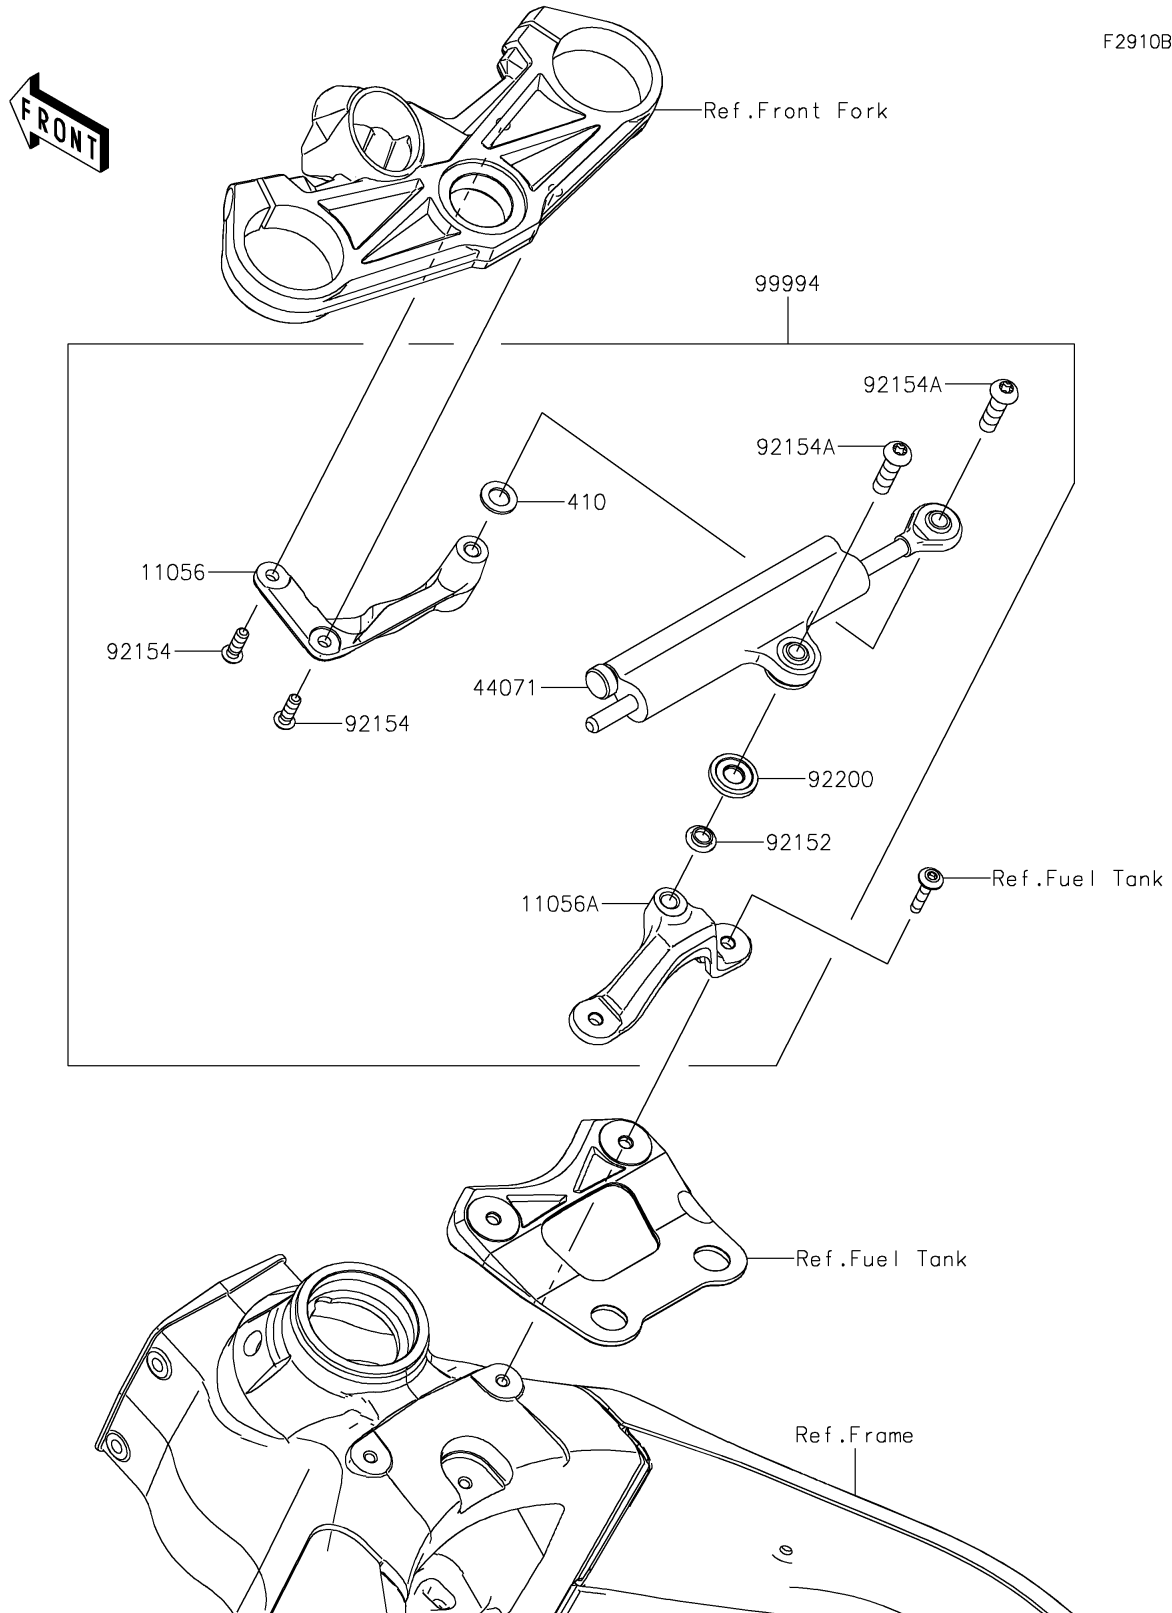

2026 Ninja ZX-6R ABS

PARTS DIAGRAM

Accessory(Steering Damper)

F2910B

2026 Ninja ZX-6R ABS

PARTS LIST

Accessory(Steering Damper)

ITEM NAME

PART NUMBER

QUANTITY
