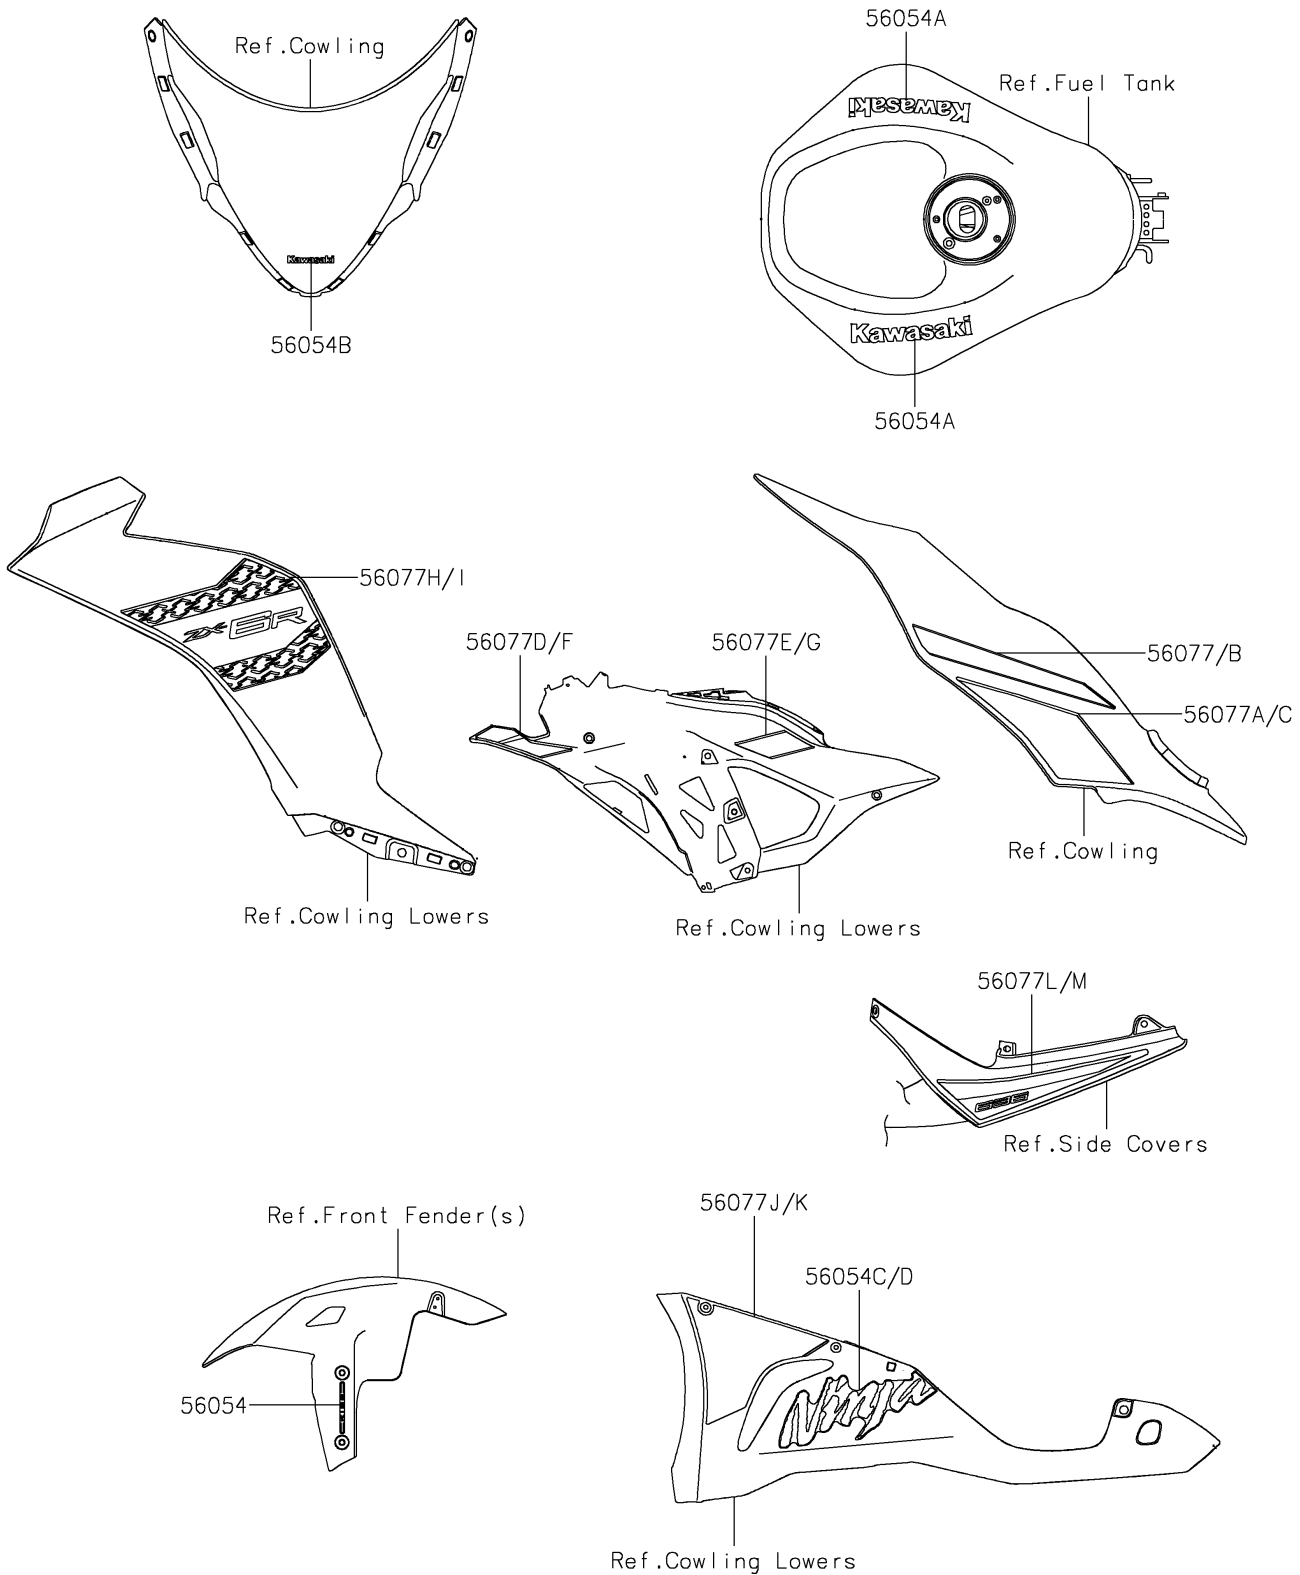

2026 Ninja ZX-6R ABS

PARTS DIAGRAM

Decals(White)

F2861D

2026 Ninja ZX-6R ABS

PARTS LIST

Decals(White)

ITEM NAME

PART NUMBER

QUANTITY
