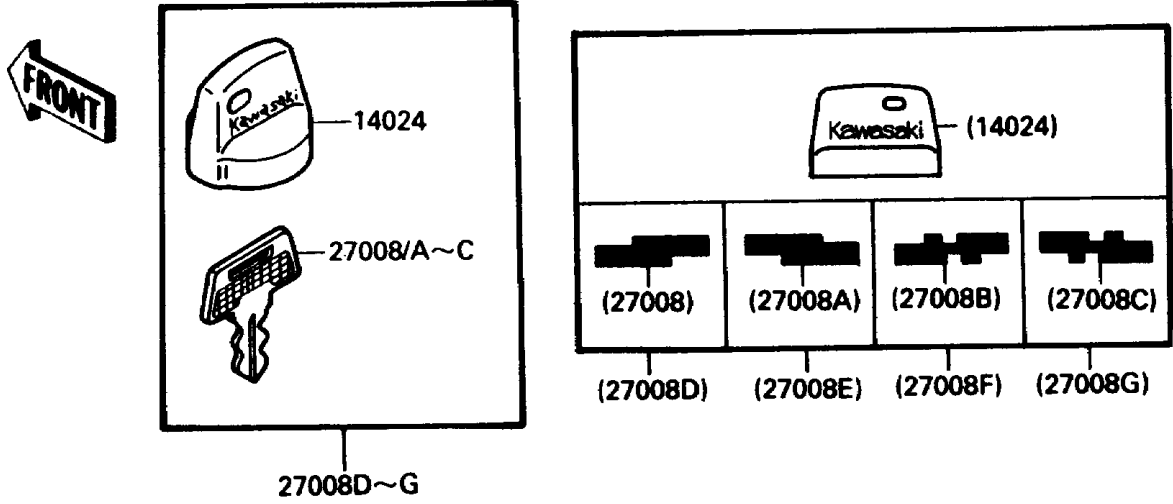

1987 Tecate 4

PARTS DIAGRAM

Ignition Switch

F2770-0331

1987 Tecate 4

PARTS LIST

Ignition Switch

ITEM NAME

PART NUMBER

QUANTITY
