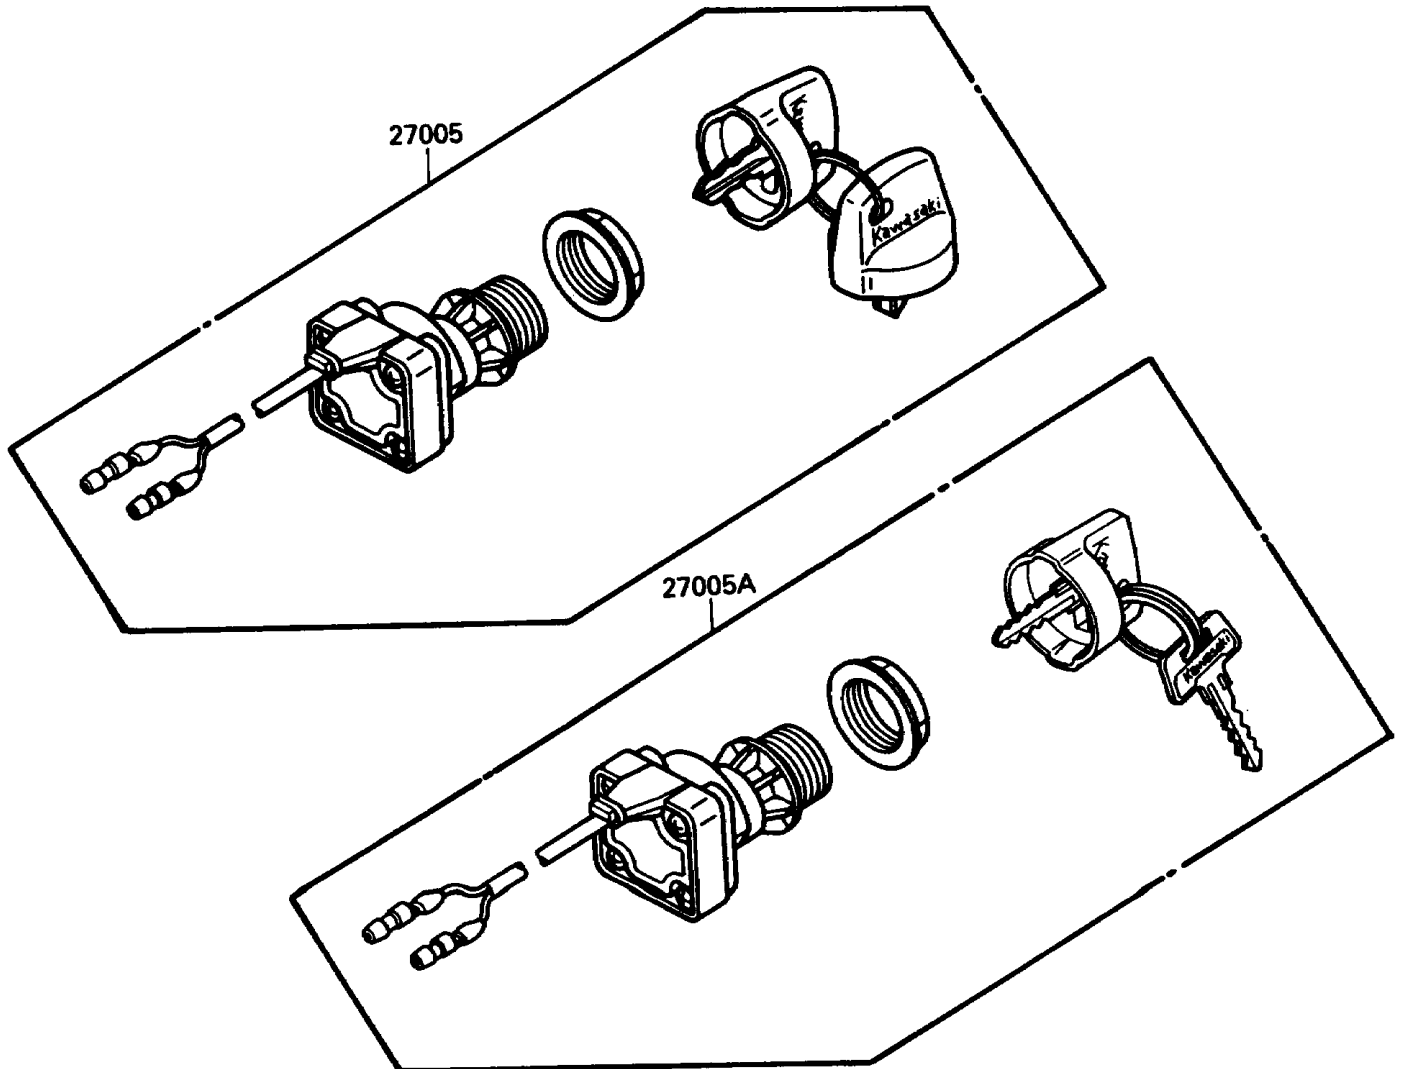

1987 Tecate 4

PARTS DIAGRAM

Ignition Switch

F2770-0331

1987 Tecate 4

PARTS LIST

Ignition Switch

ITEM NAME

PART NUMBER

QUANTITY
