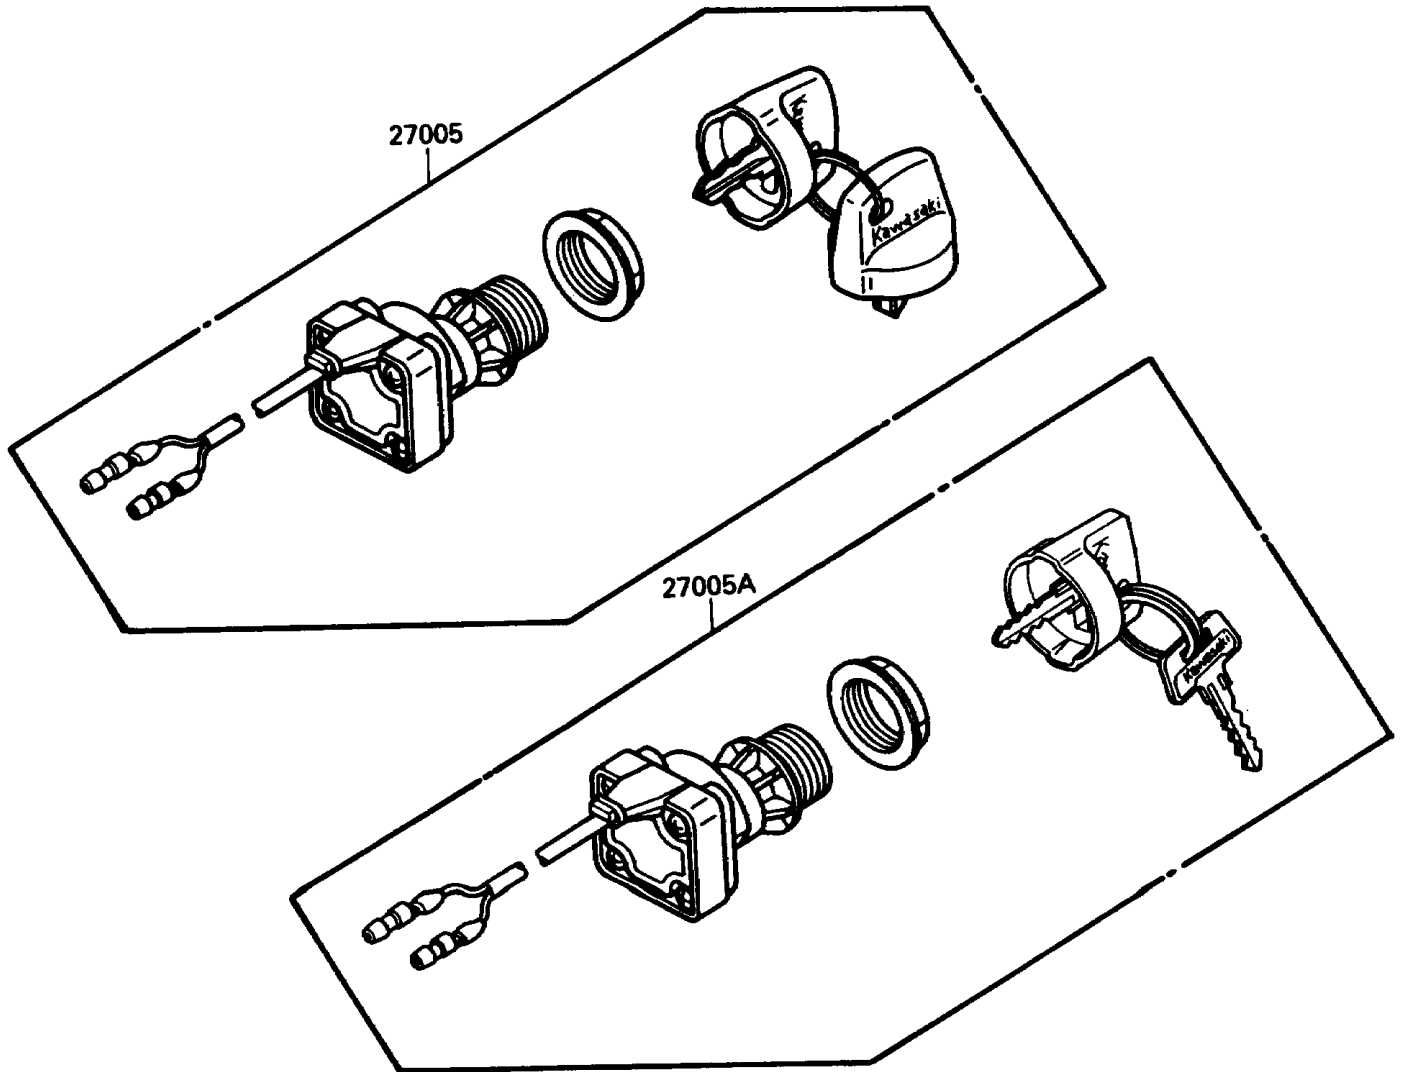

1988 Tecate 4

PARTS DIAGRAM

Ignition Switch

F2770-0331

1988 Tecate 4

PARTS LIST

Ignition Switch

Kawasaki

Let the Good Times Roll®

ITEM NAME	PART NUMBER	QUANTITY
COVER,KEY (Ref # 14024)	14024-1551	4
SWITCH-ASSY-IGNITION (Ref # 27005A)	27005-1136	1
KEY-LOCK,BLANK (Ref # 27008)	27008-1041	1
KEY-LOCK,BLANK (Ref # 27008A)	27008-1042	1
KEY-LOCK,BLANK (Ref # 27008B)	27008-1043	1
KEY-LOCK,BLANK (Ref # 27008C)	27008-1044	1
KEY-LOCK,BLANK (Ref # 27008D)	27008-1132	1
KEY-LOCK,BLANK (Ref # 27008E)	27008-1133	1
KEY-LOCK,BLANK (Ref # 27008F)	27008-1134	1
KEY-LOCK,BLANK (Ref # 27008G)	27008-1135	1