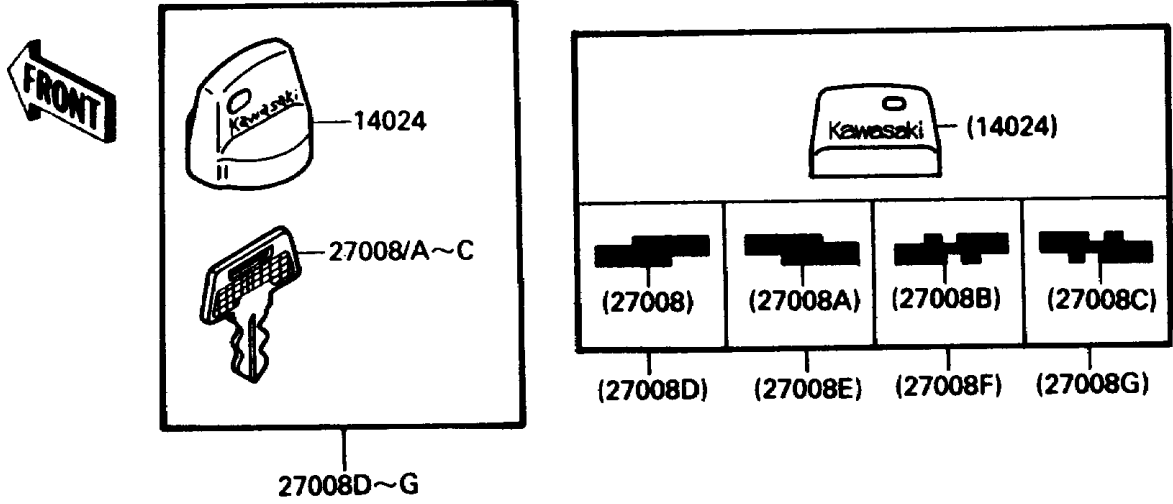

1988 Tecate 4

PARTS DIAGRAM

Ignition Switch

F2770-0331

1988 Tecate 4

PARTS LIST

Ignition Switch

Kawasaki

Let the Good Times Roll®

ITEM NAME	PART NUMBER	QUANTITY
COVER,KEY (Ref # 14024)	14024-1551	4
SWITCH-ASSY-IGNITION (Ref # 27005A)	27005-1136	1
KEY-LOCK,BLANK (Ref # 27008)	27008-1041	1
KEY-LOCK,BLANK (Ref # 27008A)	27008-1042	1
KEY-LOCK,BLANK (Ref # 27008B)	27008-1043	1
KEY-LOCK,BLANK (Ref # 27008C)	27008-1044	1
KEY-LOCK,BLANK (Ref # 27008D)	27008-1132	1
KEY-LOCK,BLANK (Ref # 27008E)	27008-1133	1
KEY-LOCK,BLANK (Ref # 27008F)	27008-1134	1
KEY-LOCK,BLANK (Ref # 27008G)	27008-1135	1