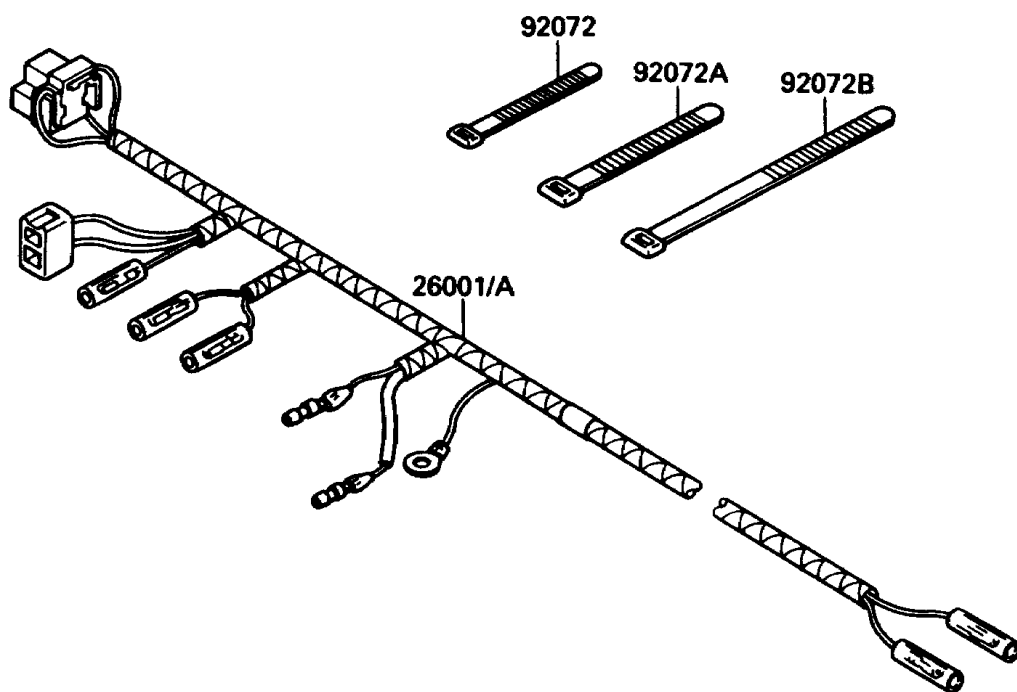

1987 Tecate 4

PARTS DIAGRAM

Chassis Electrical Equipment

Kawasaki

Let the Good Times Roll®

F2760-0391

1987 Tecate 4

PARTS LIST

Chassis Electrical Equipment

ITEM NAME

PART NUMBER

QUANTITY
