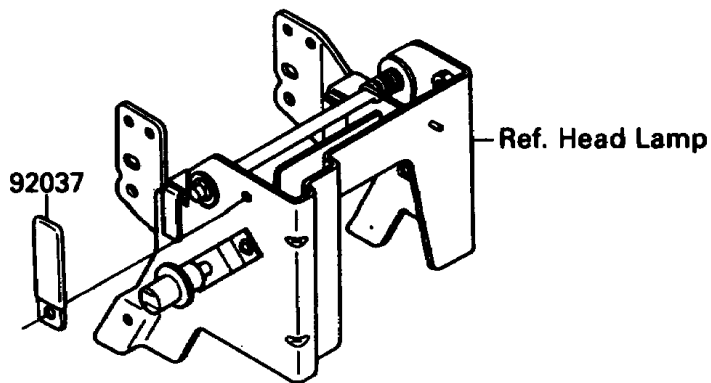

1987 Tecate 4

PARTS DIAGRAM

Chassis Electrical Equipment

Kawasaki

Let the Good Times Roll®

F2760-0391

1987 Tecate 4

PARTS LIST