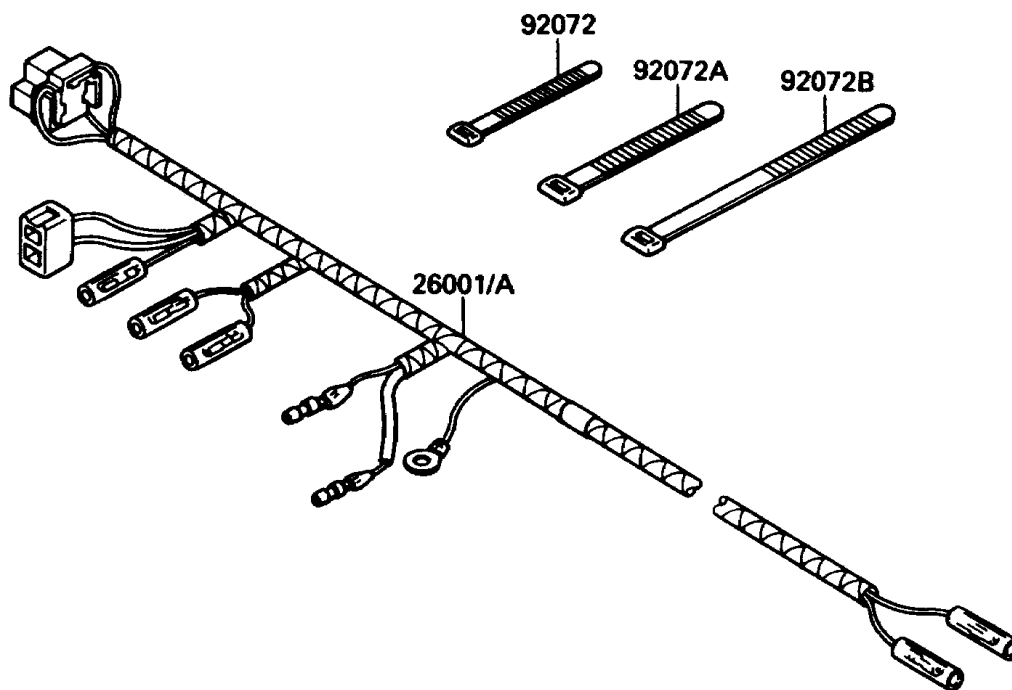

1988 Tecate 4

PARTS DIAGRAM

Chassis Electrical Equipment

F2760-0391

1988 Tecate 4

PARTS LIST

Chassis Electrical Equipment

ITEM NAME	PART NUMBER	QUANTITY
HARNESS,MAIN (Ref # 26001A)	26001-1909	1
CLAMP,WIRING HARNESS (Ref # 92037)	92037-1069	1
BAND,L=123 (Ref # 92072)	92072-030	2
BAND,L=149 (Ref # 92072A)	92072-031	3
BAND,L=218 (Ref # 92072B)	92072-032	2