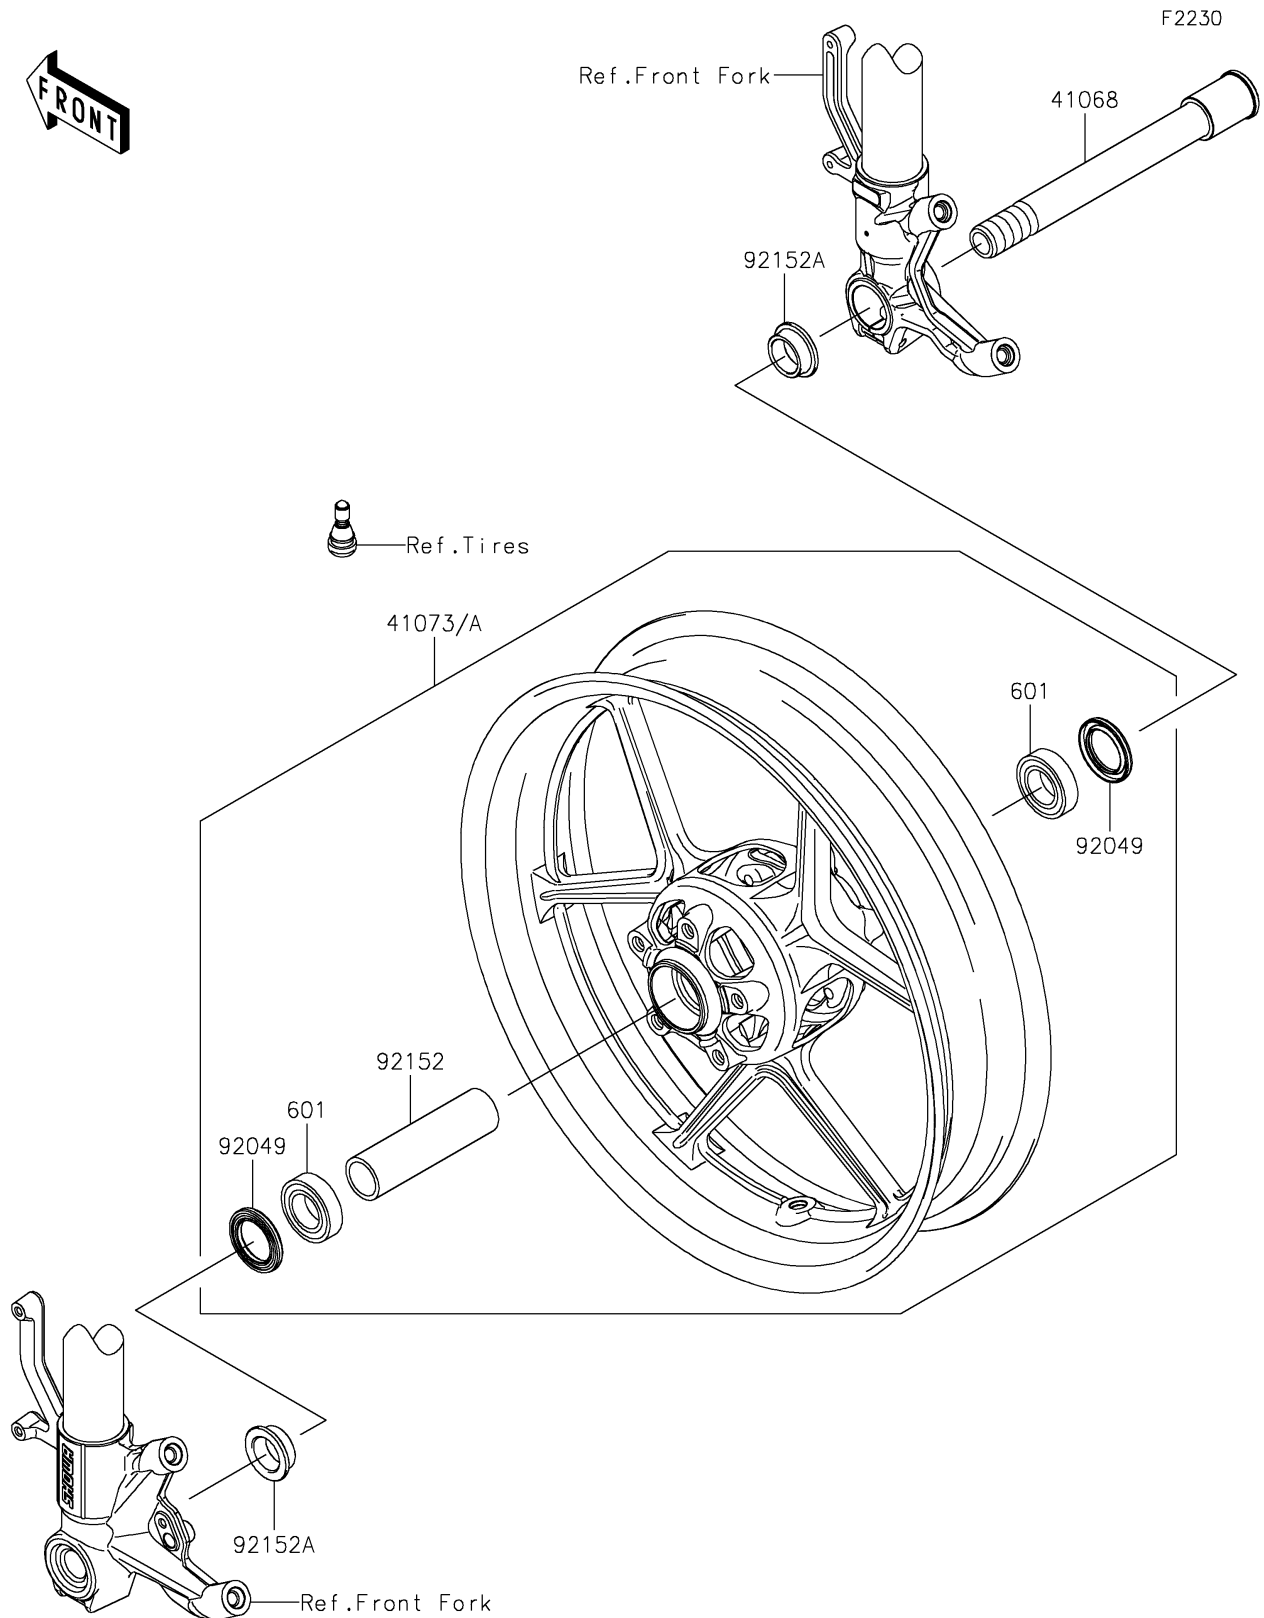

## PARTS DIAGRAM

### Front Wheel

## PARTS LIST

### Front Wheel

ITEM NAME	PART NUMBER	QUANTITY
AXLE,FR,25X207 (Ref # 41068)	41068-0599	1
WHEEL-ASSY,FR,G.BLACK (Ref # 41073)	41073-0728-18F	1
WHEEL-ASSY,FR,M.C.BULE (Ref # 41073A)	41073-0728-76Y	1
SEAL-OIL,BJN-C2 32X47X5 (Ref # 92049)	92049-0050	2
COLLAR,FR HUB,L=115 (Ref # 92152)	92152-0242	1
COLLAR,FR AXLE,L=13 (Ref # 92152A)	92152-1470	2
BEARING-BALL,#6005UU (Ref # 601)	601B6005UU	2