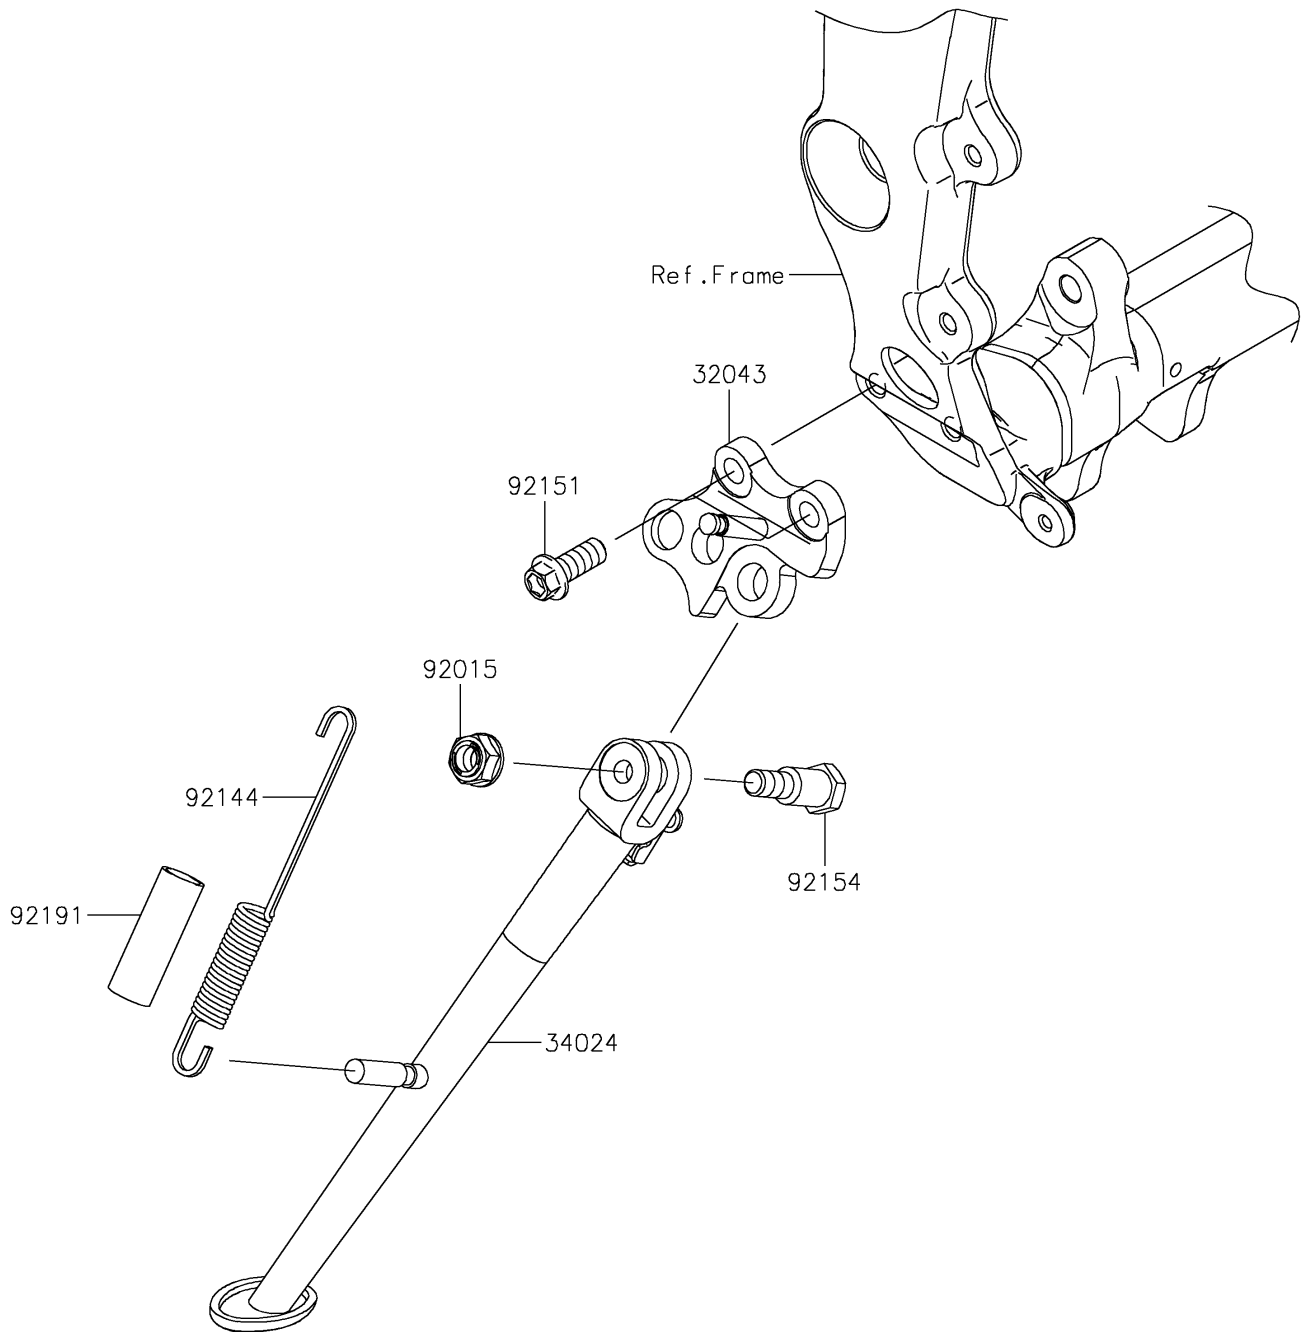

2026 Ninja ZX-6R ABS

PARTS DIAGRAM

Stand(s)

F2190

2026 Ninja ZX-6R ABS

PARTS LIST

Stand(s)

ITEM NAME

PART NUMBER

QUANTITY
