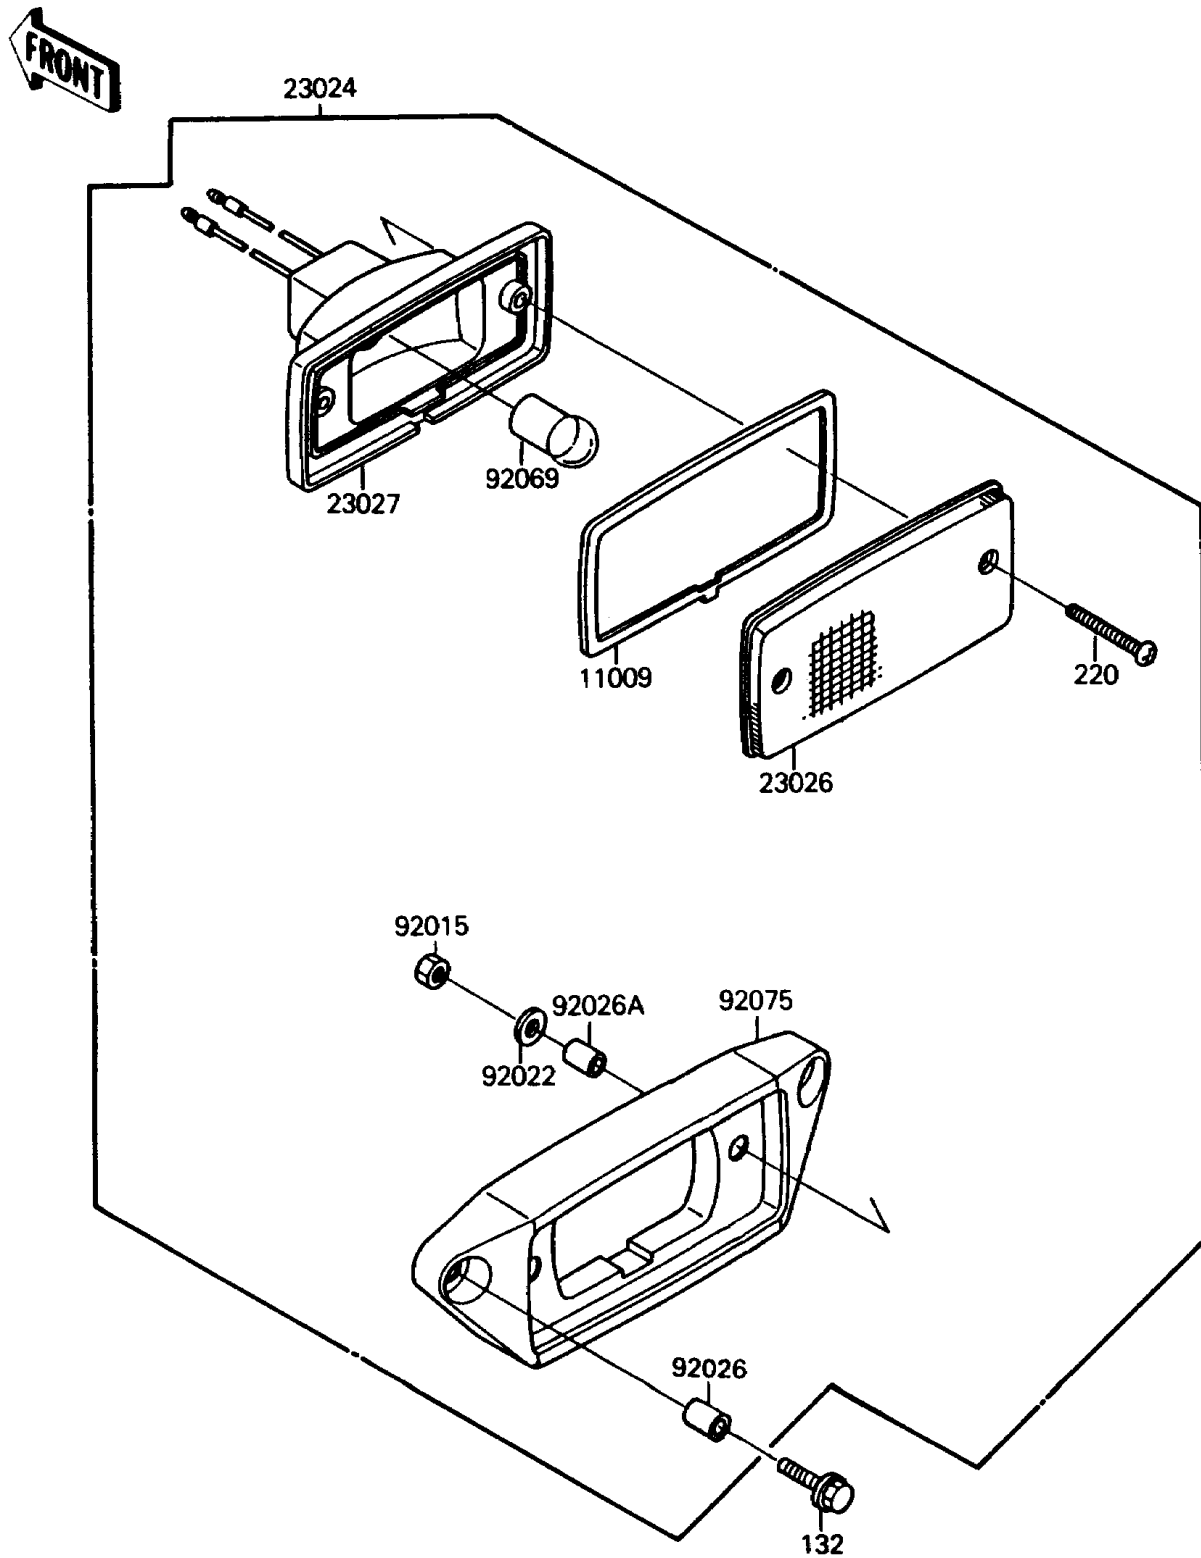

1988 Tecate 4

PARTS DIAGRAM

Taillight(s)

F2720-0252

1988 Tecate 4

PARTS LIST

Taillight(s)

Kawasaki

Let the Good Times Roll®

ITEM NAME

PART NUMBER

QUANTITY
