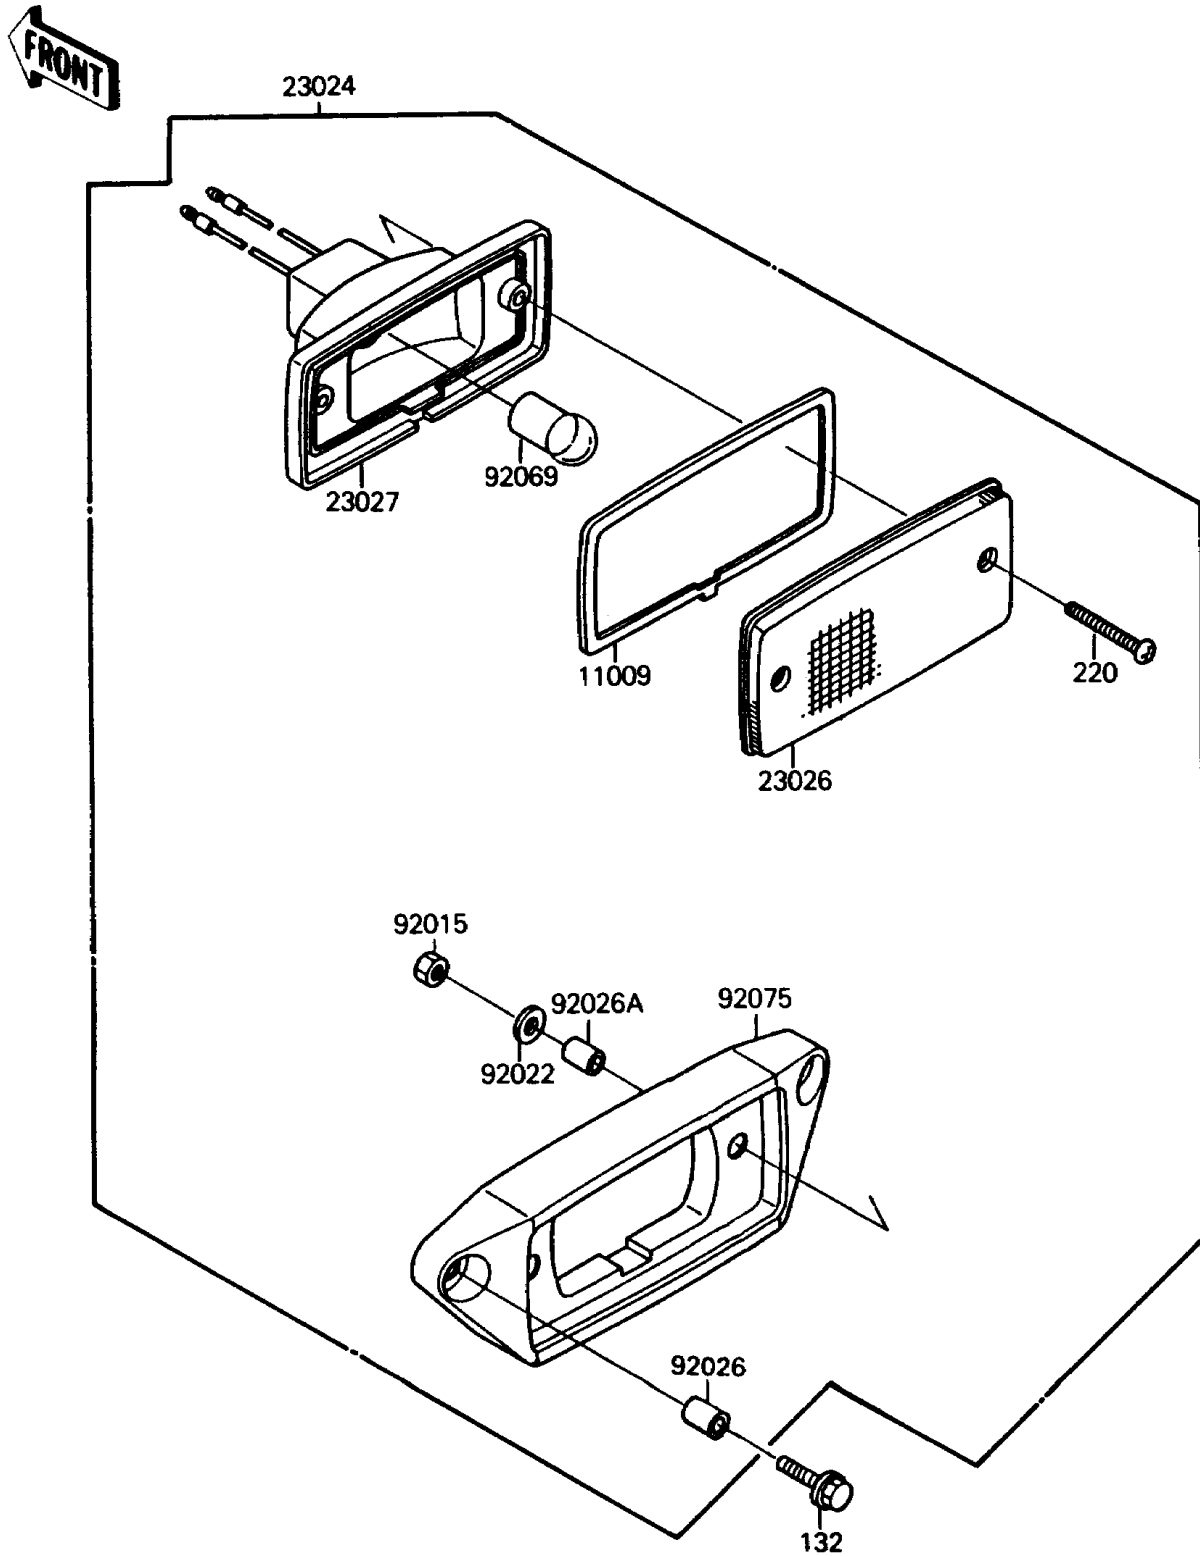

1988 Tecate 4

PARTS DIAGRAM

Taillight(s)

F2720-0252

1988 Tecate 4

PARTS LIST

Taillight(s)

ITEM NAME	PART NUMBER	QUANTITY
GASKET, TAIL LAMP (Ref # 11009)	11009-4004	1
LAMP-ASSY-TAIL (Ref # 23024)	23024-1104	1
LENS, TAIL LAMP (Ref # 23026)	23026-4003	1
BODY-COMP-TAIL LAMP (Ref # 23027)	23027-4001	1
NUT, 4MM (Ref # 92015)	92015-1550	2
WASHER, PLAIN, 4MM (Ref # 92022)	92022-1762	2
SPACER, 6.3X8.3X10 (Ref # 92026)	92026-1260	2
SPACER, 4.5X6.5X10 (Ref # 92026A)	92026-1261	2
BULB, 12V 8W (Ref # 92069)	92069-1012	1
DAMPER, TAIL LAMP (Ref # 92075)	92075-1782	1
BOLT-FLANGED-SMALL (Ref # 132)	132G0620	2
SCREW-PAN-CROS (Ref # 220)	220B0430	2