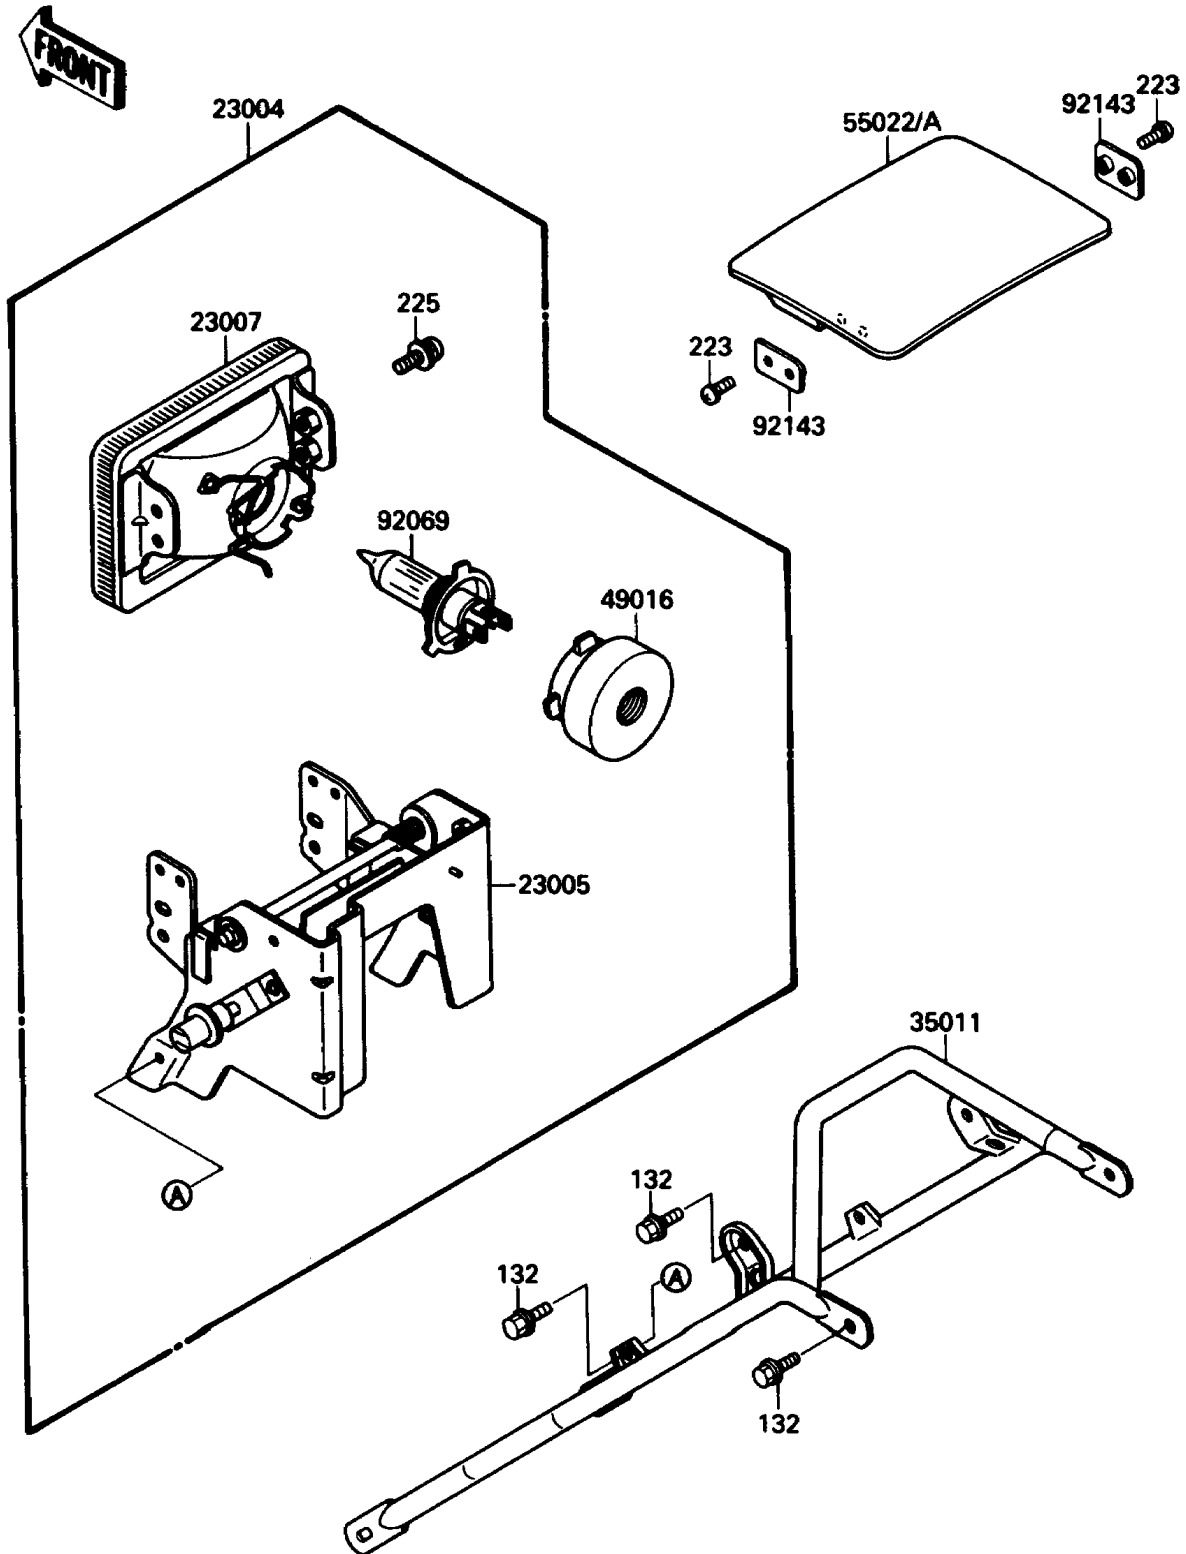

1987 Tecate 4

PARTS DIAGRAM

Headlight(s)

F2710-0281

1987 Tecate 4

PARTS LIST

Headlight(s)

ITEM NAME

PART NUMBER

QUANTITY
