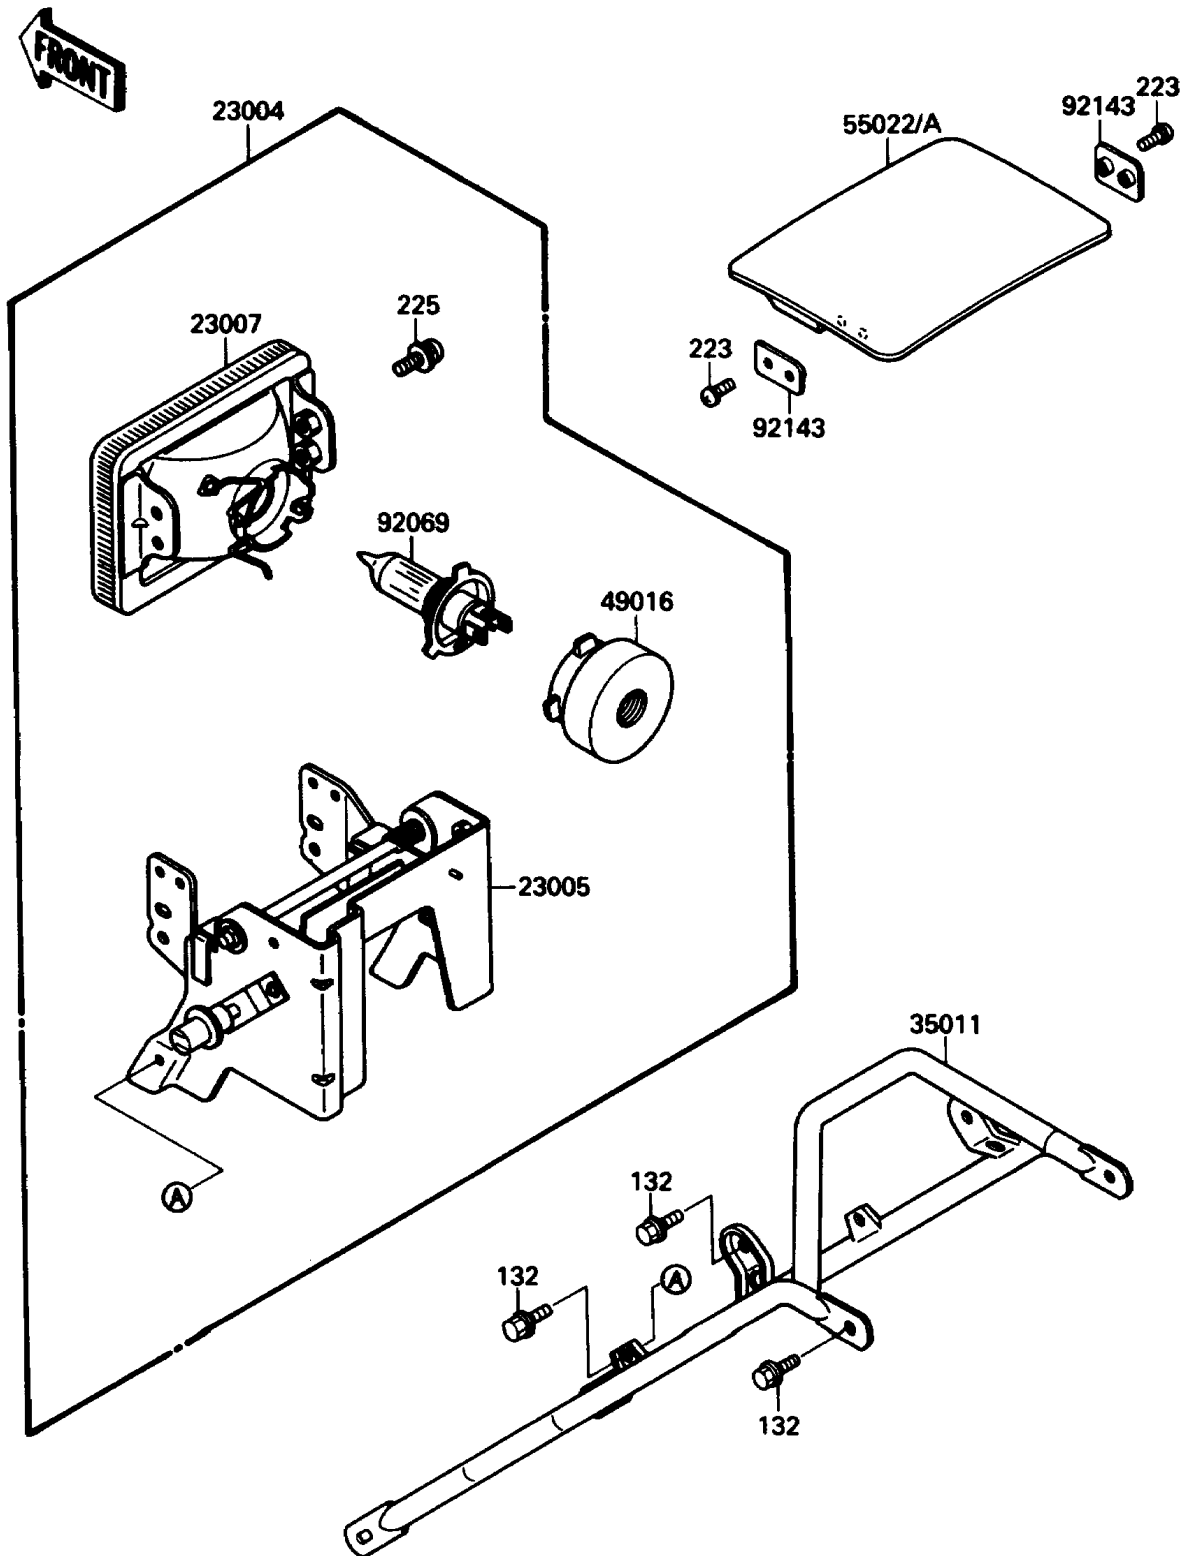

1987 Tecate 4

PARTS DIAGRAM

Headlight(s)

F2710-0281

1987 Tecate 4

PARTS LIST

Headlight(s)

ITEM NAME

PART NUMBER

QUANTITY
