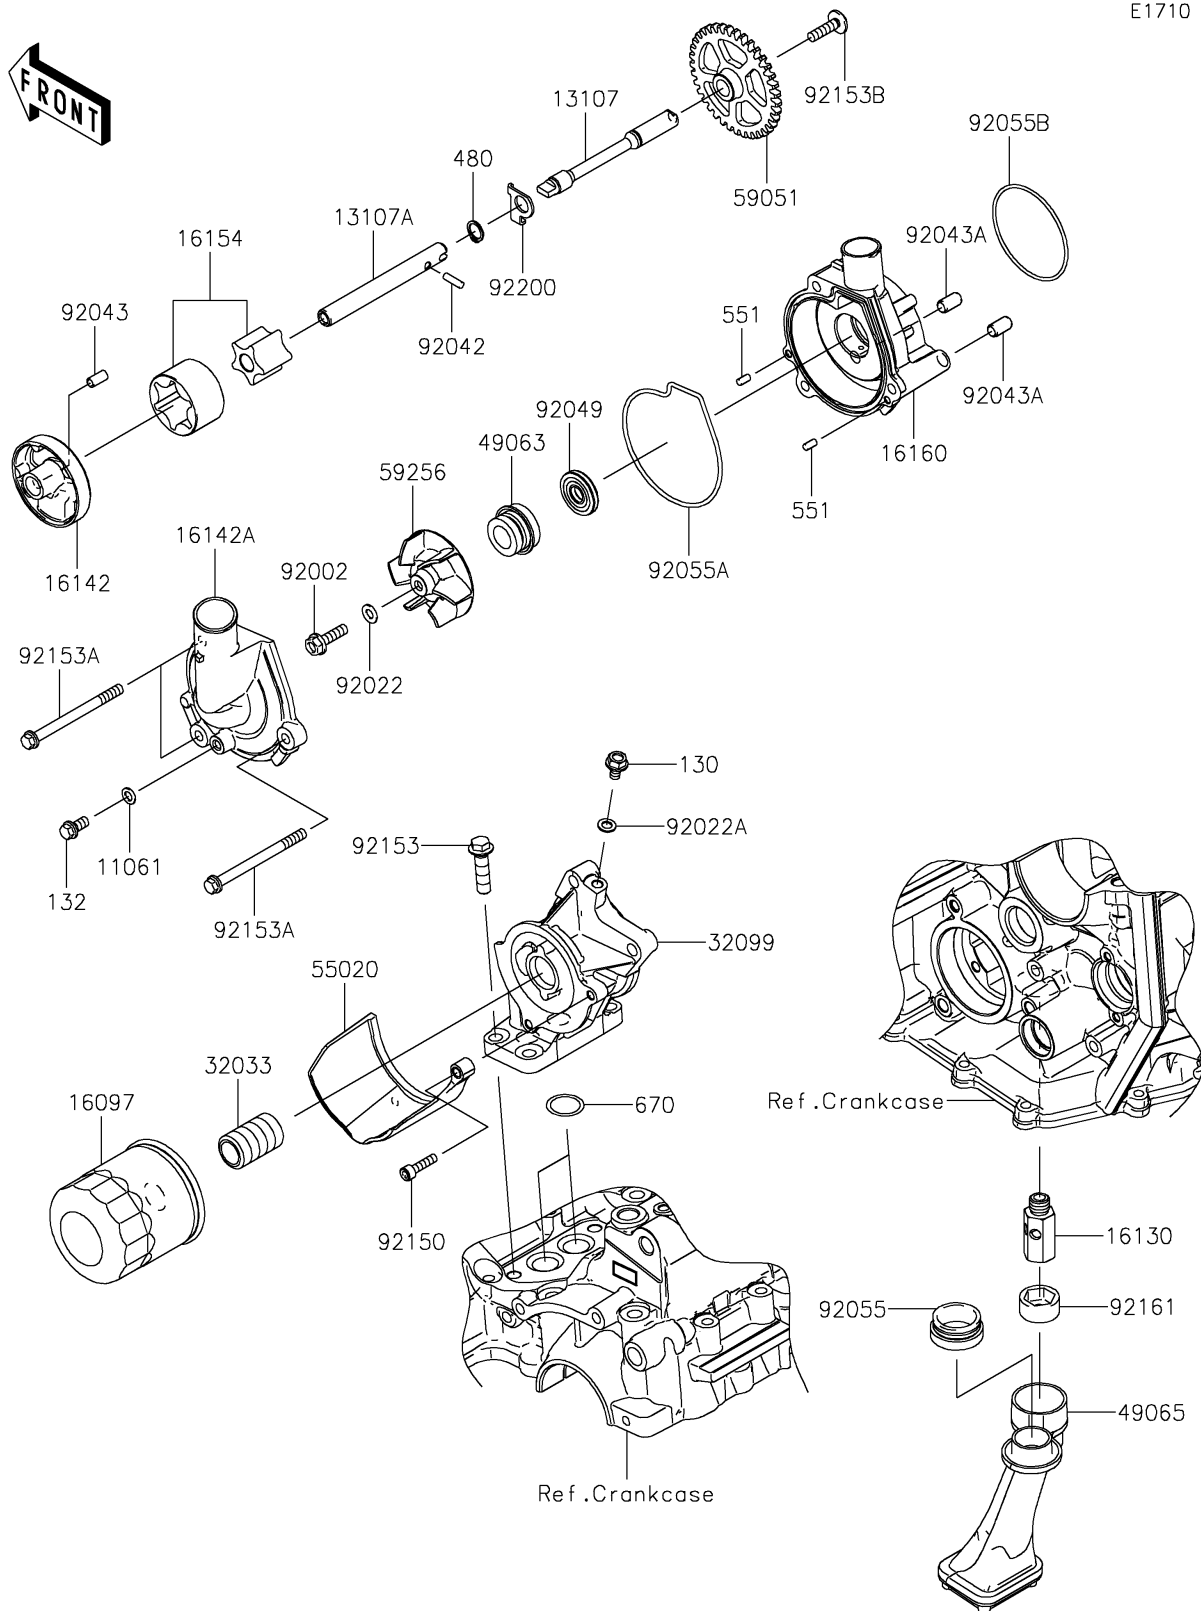

2026 NINJA® ZX™-6R ABS

PARTS DIAGRAM

Oil Pump/Oil Filter

E1710

2026 NINJA® ZX™-6R ABS

PARTS LIST

Oil Pump/Oil Filter

ITEM NAME	PART NUMBER	QUANTITY
-----------	-------------	----------
