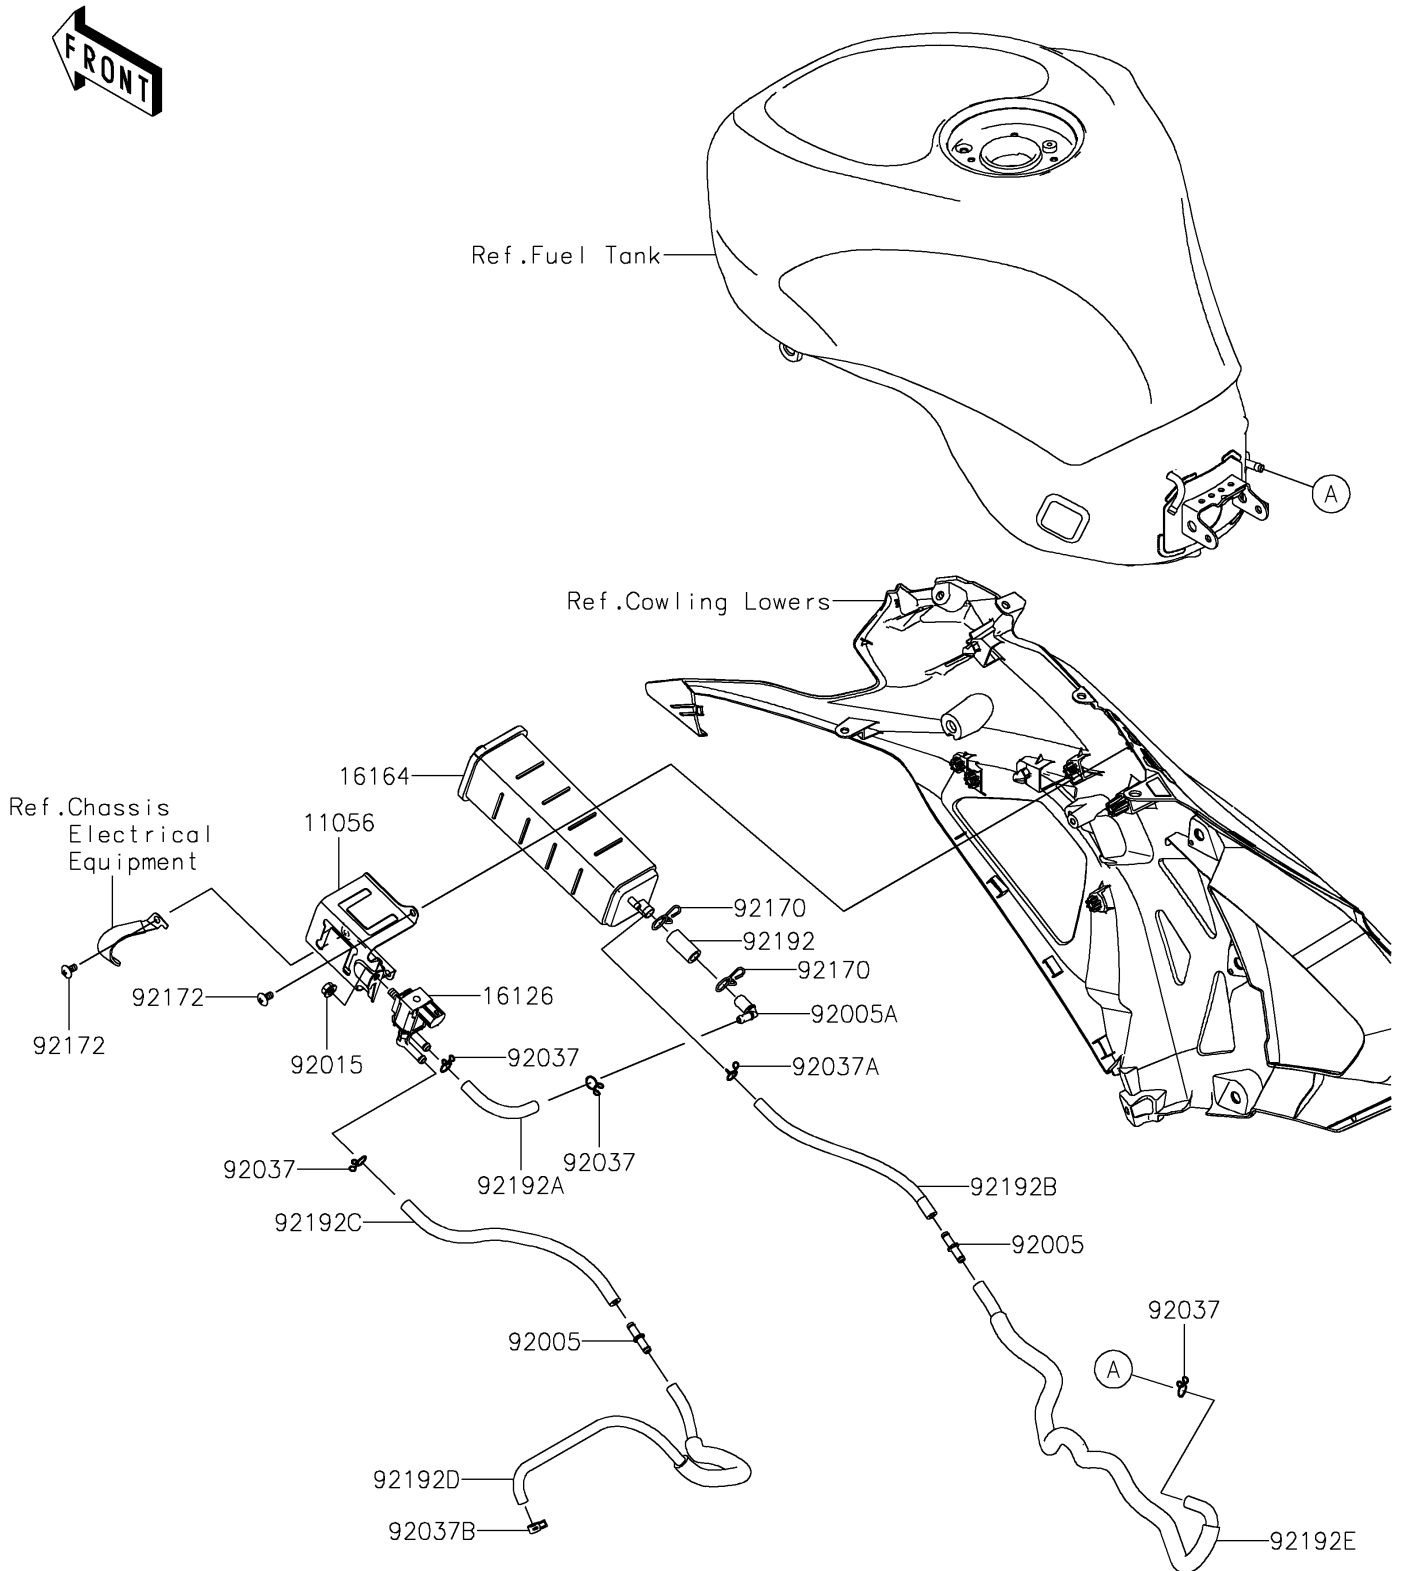

2026 NINJA® ZX™-6R ABS

PARTS DIAGRAM

Fuel Evaporative System(CA)

E1650

2026 NINJA® ZX™-6R ABS

PARTS LIST

Fuel Evaporative System(CA)

ITEM NAME	PART NUMBER	QUANTITY
BRACKET,CANISTER (Ref # 11056)	11056-2018	1
VALVE,SOLENOID (Ref # 16126)	16126-0705	1
CANISTER (Ref # 16164)	16164-0009	1
FITTING (Ref # 92005)	92005-0721	2
FITTING (Ref # 92005A)	92005-0753	1
NUT,FLANGED,6MM (Ref # 92015)	92015-1367	1
CLAMP,TUBE (Ref # 92037)	92037-147	4
CLAMP (Ref # 92037A)	92037-1712	1
CLAMP,7.8MM (Ref # 92037B)	92037-2116	1
CLAMP (Ref # 92170)	92170-1695	2
SCREW,TAPPING,5X10 (Ref # 92172)	92172-0262	3
TUBE,9X14.4X30 (Ref # 92192)	92192-2530	1
TUBE,5X10.4X80 (Ref # 92192A)	92192-2531	1
TUBE,4X9.2X200 (Ref # 92192B)	92192-2533	1
TUBE,5X10.4X220 (Ref # 92192C)	92192-2537	1
TUBE,3.5X8.9X460 (Ref # 92192D)	92192-2663	1
TUBE,5X10.4X535 (Ref # 92192E)	92192-2664	1