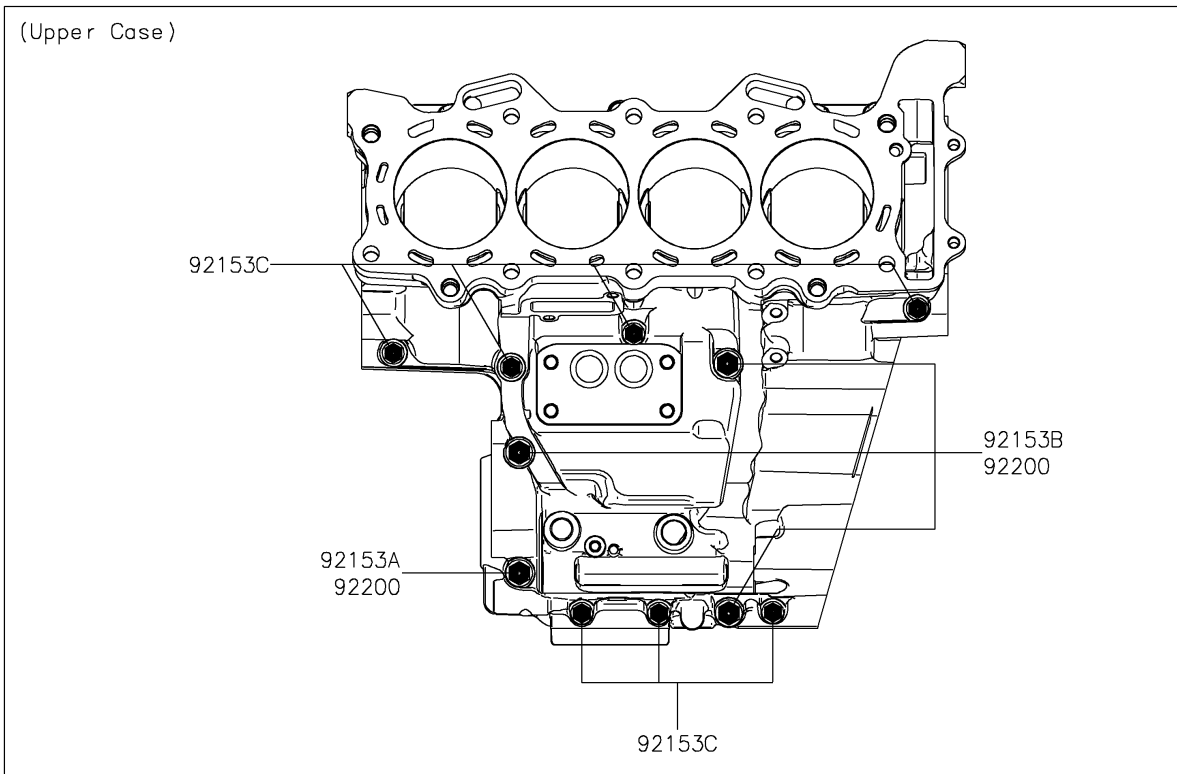

2026 Ninja ZX-6R ABS

PARTS DIAGRAM

Crankcase Bolt Pattern

E1412

2026 Ninja ZX-6R ABS

PARTS LIST

Crankcase Bolt Pattern

ITEM NAME

PART NUMBER

QUANTITY
