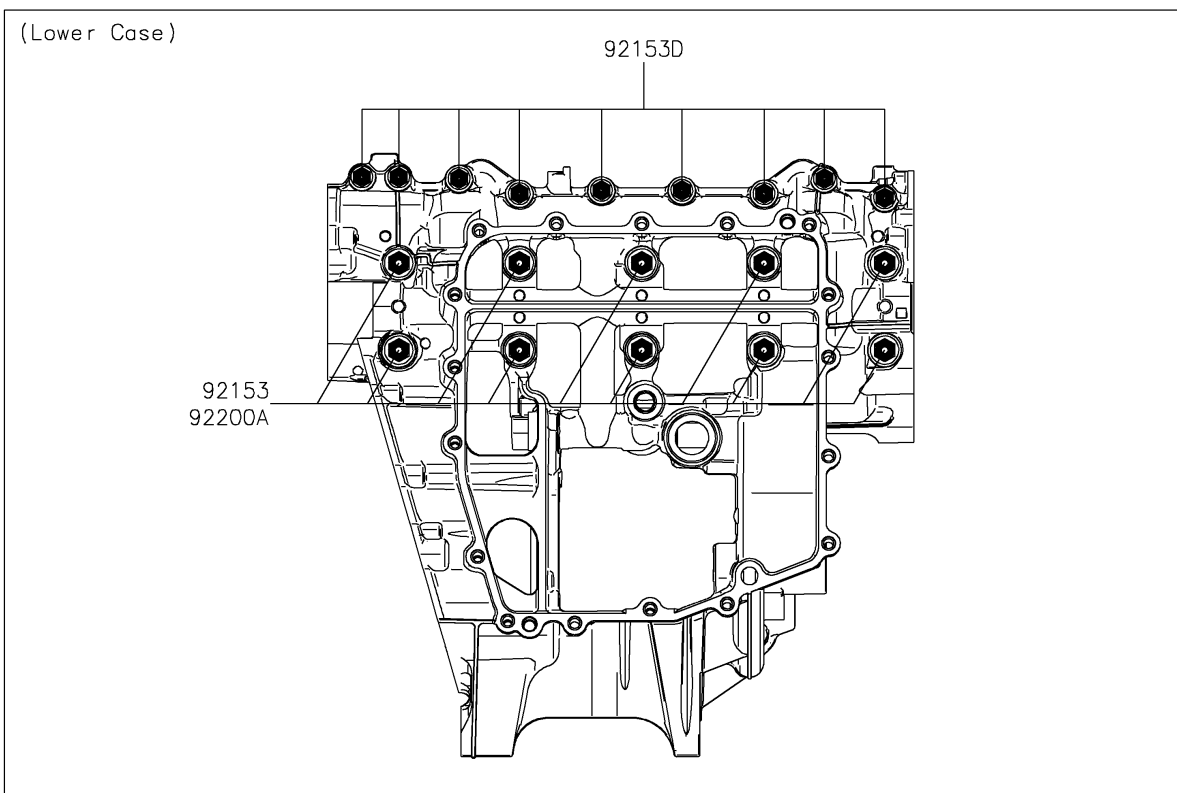

2026 Ninja ZX-6R ABS

PARTS DIAGRAM

Crankcase Bolt Pattern

E1412

2026 Ninja ZX-6R ABS

PARTS LIST

Crankcase Bolt Pattern

ITEM NAME

PART NUMBER

QUANTITY
